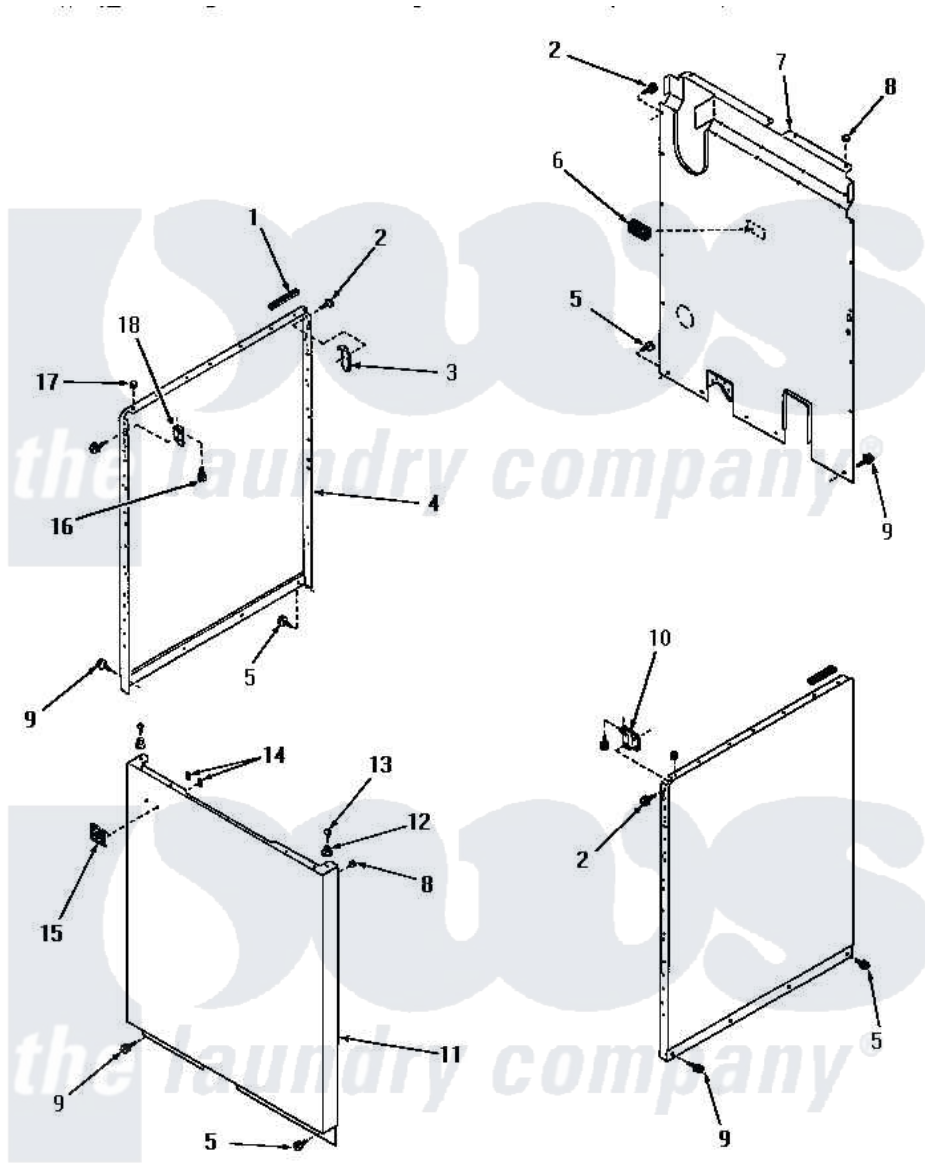

Amana FA3691 15 - PANELS

PANELS

Amana [Residential Amana FA3691 Washer Parts](#) Parts Diagram 15 - PANELS

[Click on the part number to view part](#)

Item	Original Part Number	Replaced By	Status	Part Description
1	80312			Bumper Pad
2	51784		Not Available	SCREW,10B-16 X 1/2 HEX
3	52487			Lug, Hold-Down
4	24336C		Not Available	SIDE PANEL, RIGHT OR LEFT, COP
"	24336H		Not Available	SIDE PANEL, RIGHT OR LEFT, HAR
"	24336A		Not Available	SIDE PANEL, RIGHT OR LEFT, AVO
"	24336W		Not Available	xREPLACE
5	26415	27001200		Screw
6	23257		Not Available	PAD,BUMPER
7	24342GR		Not Available	REAR PANEL, GRAY
8	20387			Bumper
9	26592		Not Available	HEX HEAD SCREW
10	26690		Not Available	BRACKET,HOLD DOWN-R.H.
11	24687A		Not Available	FRONT PANEL, AVOCADO

"	24687H	Not Available	FRONT PANEL, HARVEST GOLD
"	24687C	Not Available	FRONT PANEL, COPPERTONE
"	24687W	Not Available	FRONT PANEL, WHITE
12	23020	Not Available	MOUNT,PANEL
13	Q6535	Not Available	SCREW,10B-16 X 3/4 ROU
14	22161	Not Available	CLIP
15	22086	Not Available	MONOGRAM
16	23008		Screw, 10-24 X 3/4 Sems
17	21176		Bumper
18	26691	Not Available	BRACKET,HOLD DOWN-L.H.