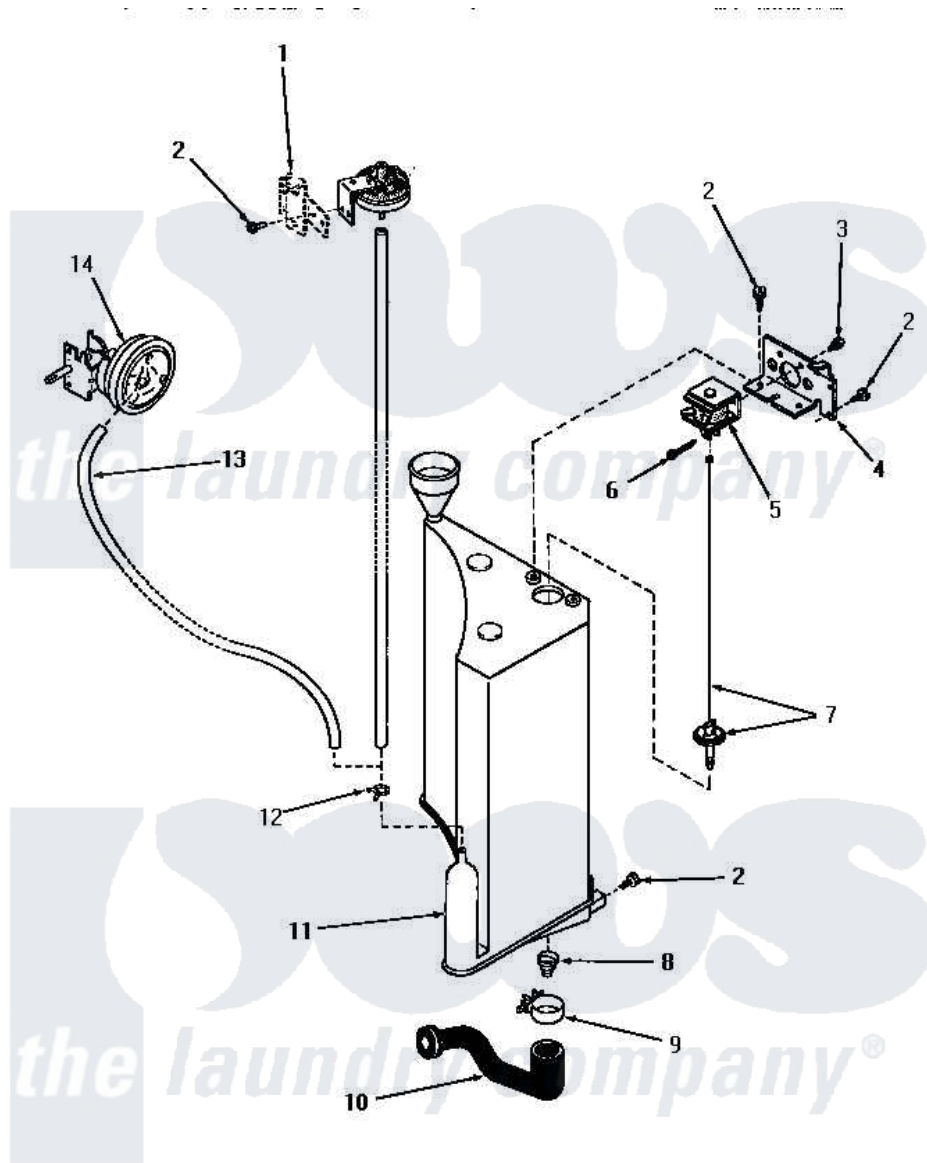

Amana FA3691 17 - PRESSURE SWITCH, RESERVOIR & DRAIN VALVE

PRESSURE SWITCH, RESERVOIR AND DRAIN VALVE

Amana [Residential Amana FA3691 Washer Parts](#) Parts Diagram 17 - PRESSURE SWITCH, RESERVOIR & DRAIN VALVE

[Click on the part number to view part](#)

Item	Original Part Number	Replaced By	Status	Part Description
1	Y00000000		Not Available	SEE NOTE TOP HOLD-DOWN BRACKET, LEFT-FRONT
2	51784		Not Available	SCREW, 10B-16 X 1/2 HEX
3	Y03950			Screw, 10-32 x 5/16 Sems
4	Y26000		Not Available	BRACKET
5	25999		Not Available	SOLENOID, DRAIN VALVE
6	20248			Pin, Cotter
7	26244			Assembly, Plunger-Drain Val
8	25997		Not Available	SPRING, DRAIN VALVE
9	20824		Not Available	HOSE CLAMP
10	25998			Hose, Drain-Pressure Ta
11	25993		Not Available	RESERVOIR
12	Y22294	596669		Clamp, Manifold
13	24444		Not Available	NO LONGER AVAILABLE
14	26051		Not Available	SWITCH, PRESSURE