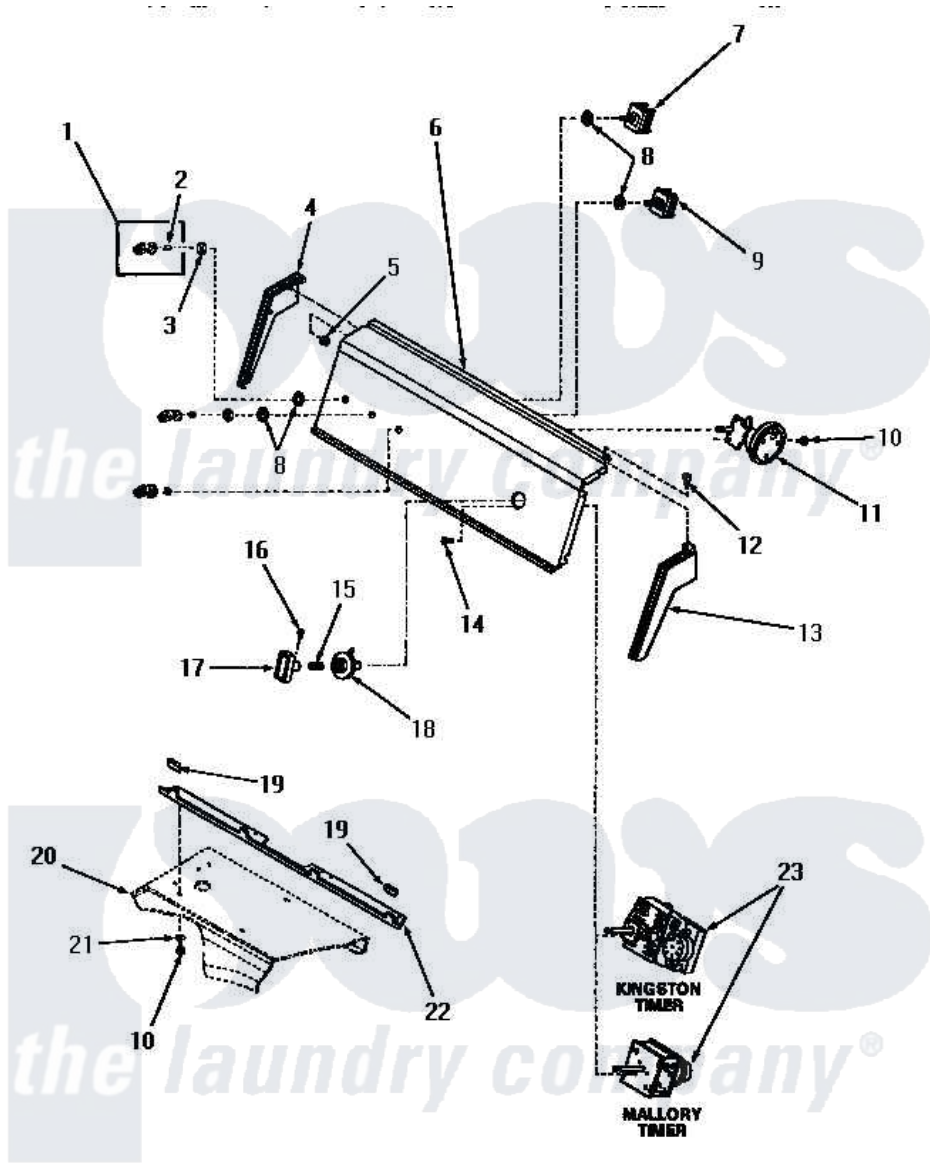

Amana HA2621 06 - CONTROL PANEL & CONTROLS

CONTROL PANEL AND CONTROLS

Amana [Residential Amana HA2621 Washer Parts](#) Parts Diagram 06 - CONTROL PANEL & CONTROLS
 Click on the part number to view part

Item	Original Part Number	Replaced By	Status	Part Description
"	NOTE:		Not Available	1. IF DRAIN HOSE MUST BE SHORTENED, CUT HOSE BETWEEN MOLDED END AND MOLDED ELBOW. USE ONE NO. 25863 HOSE COUPLING TO SPLICE HOSE.
1	27376		Not Available	No Longer Available
2	10519		Not Available	RETAINER
3	57584		Not Available	NUT
4	25124		Not Available	CONTROL HOOD END, LEFT
5	25126	5303284616		Clip
6	27683			Control Panel
7	21300		Not Available	SWITCH,TEMPERATURE
8	91176			Lockwasher, 3/8 Intshkp
9	21302			Switch, Motor-2SP
10	23962	W10116760		Screw
11	27778			Switch, Pressure
12	25232		Not Available	SCREW,8AB-18X7/8 OVAL

13	25123	Not Available	CONTROL HOOD END, RIGHT
14	70212		Screw, 8-32 X 5/32 RD H
15	26319		Spring
16	26318		Screw, 8-32 X 1/4 Set S
17	27382	Not Available	TIMER KNOB
18	28287	Not Available	TIMER KNOB INDICATOR
19	24859	Not Available	SLEEVE,SUPPORT ANGLE
20	Y00000000	Not Available	SEE NOTE CABINET TOP
21	20493		Washer, 11/64 ID x 3/8 OD
22	23360	Not Available	ANGLE
23	27693	27693R	Timer