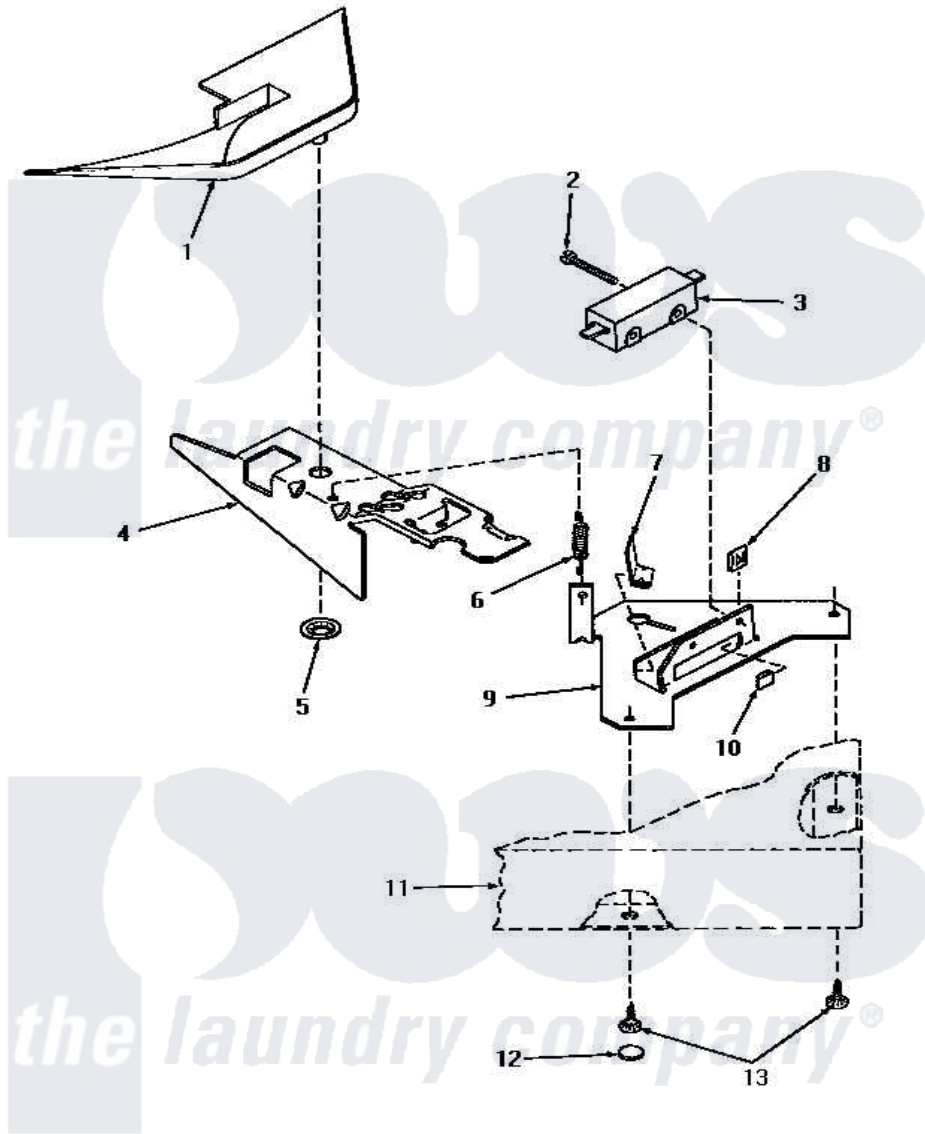

Amana HA2621 21 - SWITCH & BRACKET ASSY

SWITCH AND BRACKET ASSEMBLY

Amana [Residential Amana HA2621 Washer Parts](#) Parts Diagram 21 - SWITCH & BRACKET ASSY
 Click on the part number to view part

Item	Original Part Number	Replaced By	Status	Part Description
1	29042		Not Available	SHIELD, LID SWITCH
2	Q6516		Not Available	SCREW, 6-32 X 1 ROUND H
3	27249		Not Available	SWITCH
4	27602			Lever, Out-Of-Bal Switch
5	29043			Nut, Push
6	27603			Spring, Switch Lever
7	Y27837			Clip, Speed-"U" Type
8	27248		Not Available	NUT, SPEED U-TYPE
9	27250		Not Available	BRACKET, OUT-OF-BAL SWI
10	27610			Clip, U
11	Y00000000		Not Available	SEE NOTE CABINET TOP
12	28291		Not Available	WASHER
13	28193			Screw, 8-1/2 Tapping W/