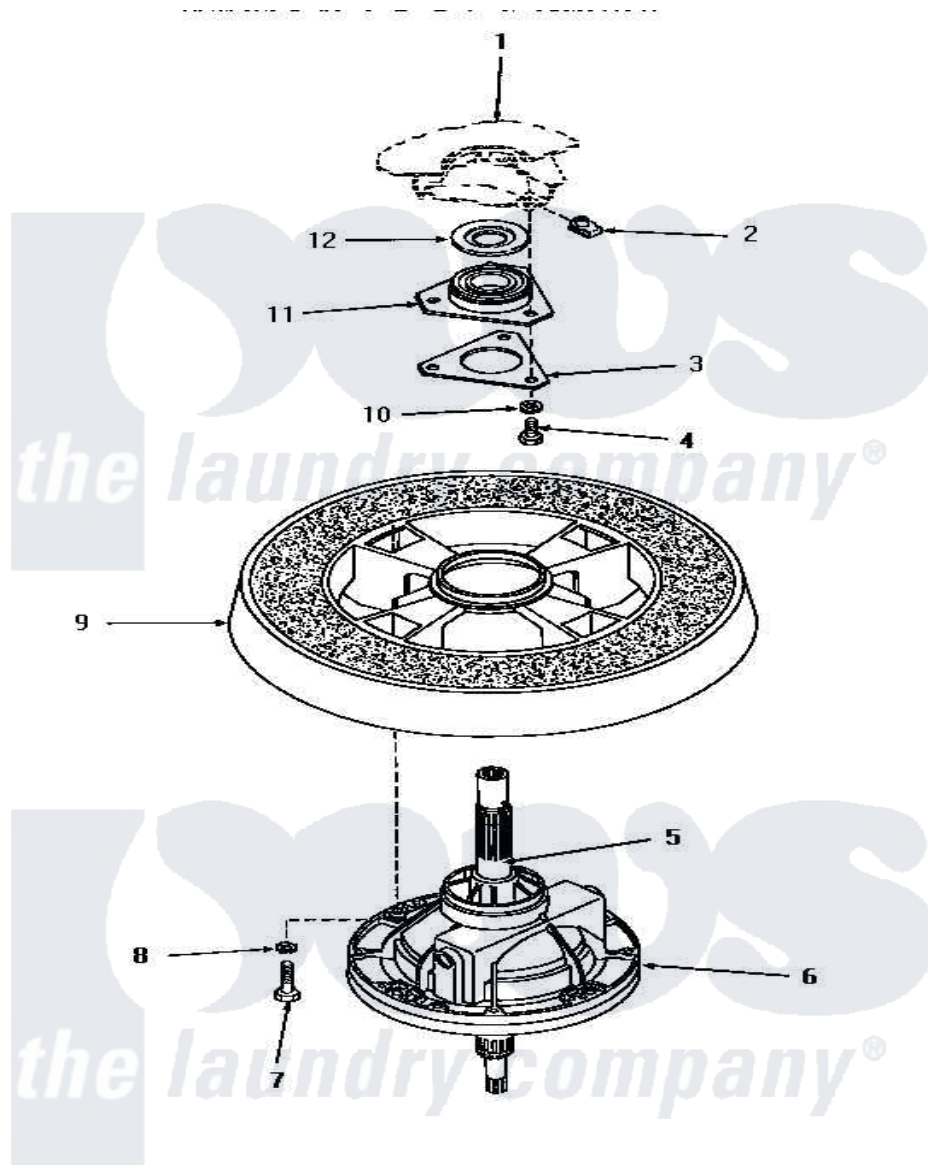

Amana HA2621 22 - TRANSMISSION ASSY & BALANCE RING

TRANSMISSION ASSEMBLY AND BALANCE RING

Amana Residential Amana HA2621 Washer Parts Parts Diagram 22 - TRANSMISSION ASSY & BALANCE RING

[Click on the part number to view part](#)

Item	Original Part Number	Replaced By	Status	Part Description
1	Y00000000		Not Available	SEE NOTE OUTER TUB
2	27222			Nut, Retainer 5/16-18
3	27166		Not Available	WASHER, BEARING HOUSING
4	01355		Not Available	SCREW
5	27604P			Never-Seeze 1 Oz Tube
6	30946		Not Available	TRANSMISSION ASSEMBLY
7	27200		Not Available	CAP SCREW
8	02431			Lockwasher, 1/4 Ext Shk
9	Y29117		Not Available	ASSY, BALANCE RING-COMPL
10	04366			Lockwasher, 5/16intshkp
11	27182	40004201P		Main Bearing Assembly
12	27187			Flinger