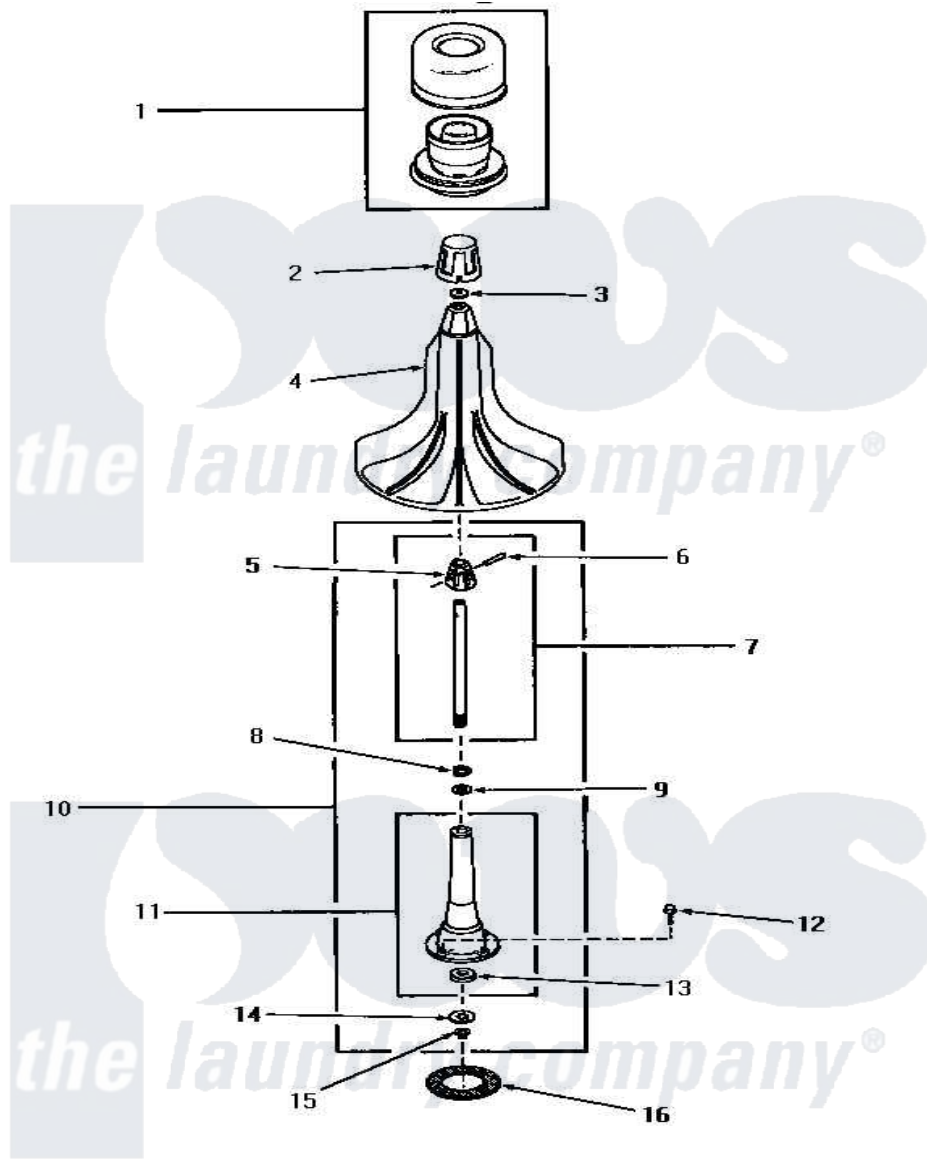

Amana HA4521 03 - AGITATOR & POST

AGITATOR AND POST

Amana [Residential Amana HA4521 Washer Parts](#) Parts Diagram 03 - AGITATOR & POST
 Click on the part number to view part

Item	Original Part Number	Replaced By	Status	Part Description
1	27707		Not Available	ASSY,DISPENSER-FABRIC
2	27138		Not Available	ASSY,AGITATOR CAP
3	27189			Washer, Agitator Cap
4	27120		Not Available	ASSY,AGITATOR
5	27174		Not Available	DRIVE BLOCK
6	20243			Pin, Taper
7	28091			Assembly, Agitator Shaft anddr
8	20057	222T017P01		Washer FIB 21/32 ID X 1156 OD X 1/8
9	04704			Washer, .630id x 1.125odx
10	28934		Not Available	AGITATOR POST ASSEMBLY
11	28933		Not Available	AGITATOR POST
12	27202	W10116787		Screw
13	10429		Not Available	WASHER,THRUST
14	27164			Washer, Spline
15	27197			Ring, Retaining