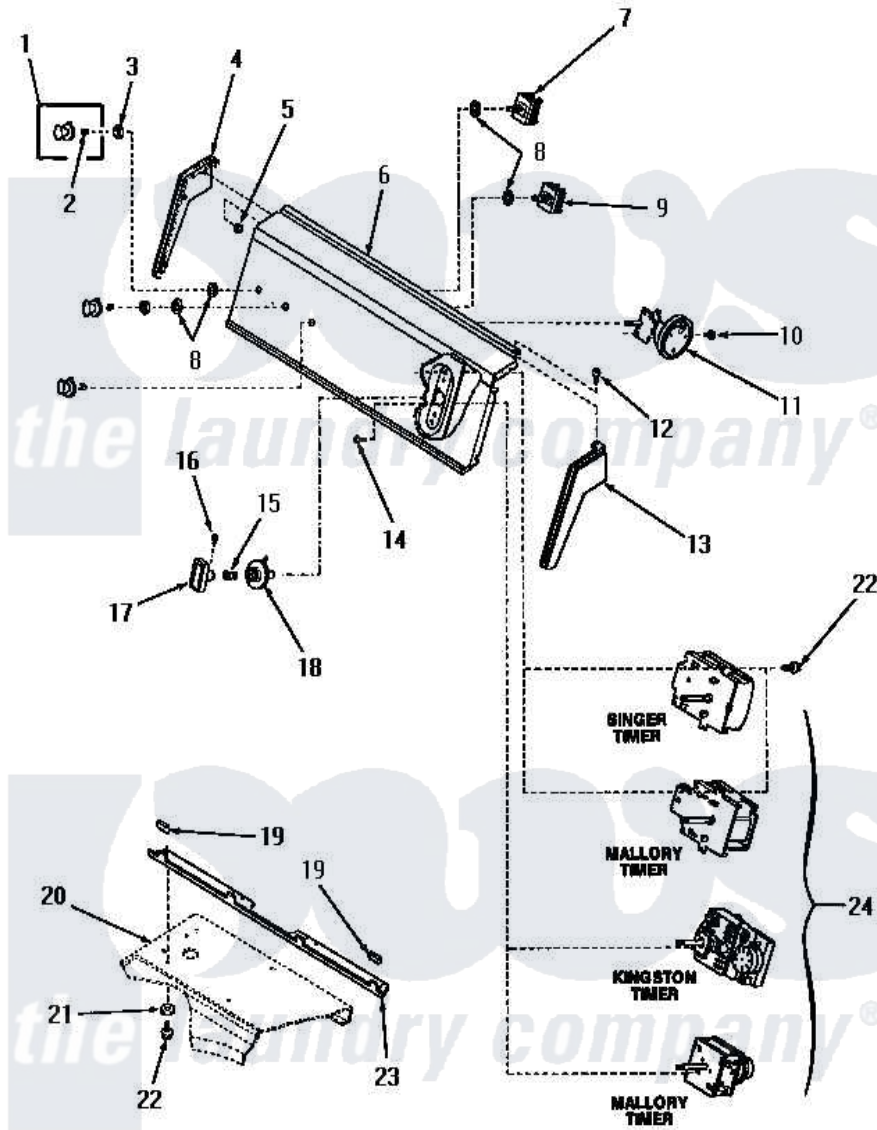

# Amana HA4521 06 - CONTROL PANEL & CONTROLS

**CONTROL PANEL AND CONTROLS**

Amana [Residential Amana HA4521 Washer Parts](#) Parts Diagram 06 - CONTROL PANEL & CONTROLS  
 Click on the part number to view part

Item	Original Part Number	Replaced By	Status	Part Description
"	NOTE:		Not Available	USE SHIM WASHER AS REQUIRED TO OBTAIN A MINIMUM OF .005 INCH TO A MAXIMUM OF .015 INCH CLEARANCE BETWEEN COUPLING AND FLANGED BEARING.
1	28124		Not Available	ASSY,KNOB-SWITCH
2	10519		Not Available	RETAINER
3	57584		Not Available	NUT
4	25124		Not Available	CONTROL HOOD END, LEFT
5	25126	<a href="#">5303284616</a>		Clip
6	28683		Not Available	CONTROL PANEL
"	28988		Not Available	CONTROL PANEL
7	28118		Not Available	SWITCH,WATER TEMPERATU
8	<a href="#">91176</a>			Lockwasher, 3/8 Intshkp
9	28117		Not Available	SWITCH,MOTOR-3SP
10	23962	<a href="#">W10116760</a>		Screw

11	<a href="#">27778</a>		Switch, Pressure
12	25232	Not Available	SCREW,8AB-18X7/8 OVAL
13	25123	Not Available	CONTROL HOOD END, RIGHT
14	<a href="#">70212</a>		Screw, 8-32 X 5/32 RD H
15	<a href="#">26319</a>		Spring
16	<a href="#">26318</a>		Screw, 8-32 X 1/4 Set S
17	28748	Not Available	TIMER KNOB
18	28287	Not Available	TIMER KNOB INDICATOR
19	24859	Not Available	SLEEVE,SUPPORT ANGLE
20	Y00000000	Not Available	SEE NOTE CABINET TOP
21	<a href="#">20493</a>		Washer, 11/64 ID x 3/8 OD
22	23962	<a href="#">W10116760</a>	Screw
23	23360	Not Available	ANGLE
24	<a href="#">28093</a>		Timer
"	28917	Not Available	TIMER