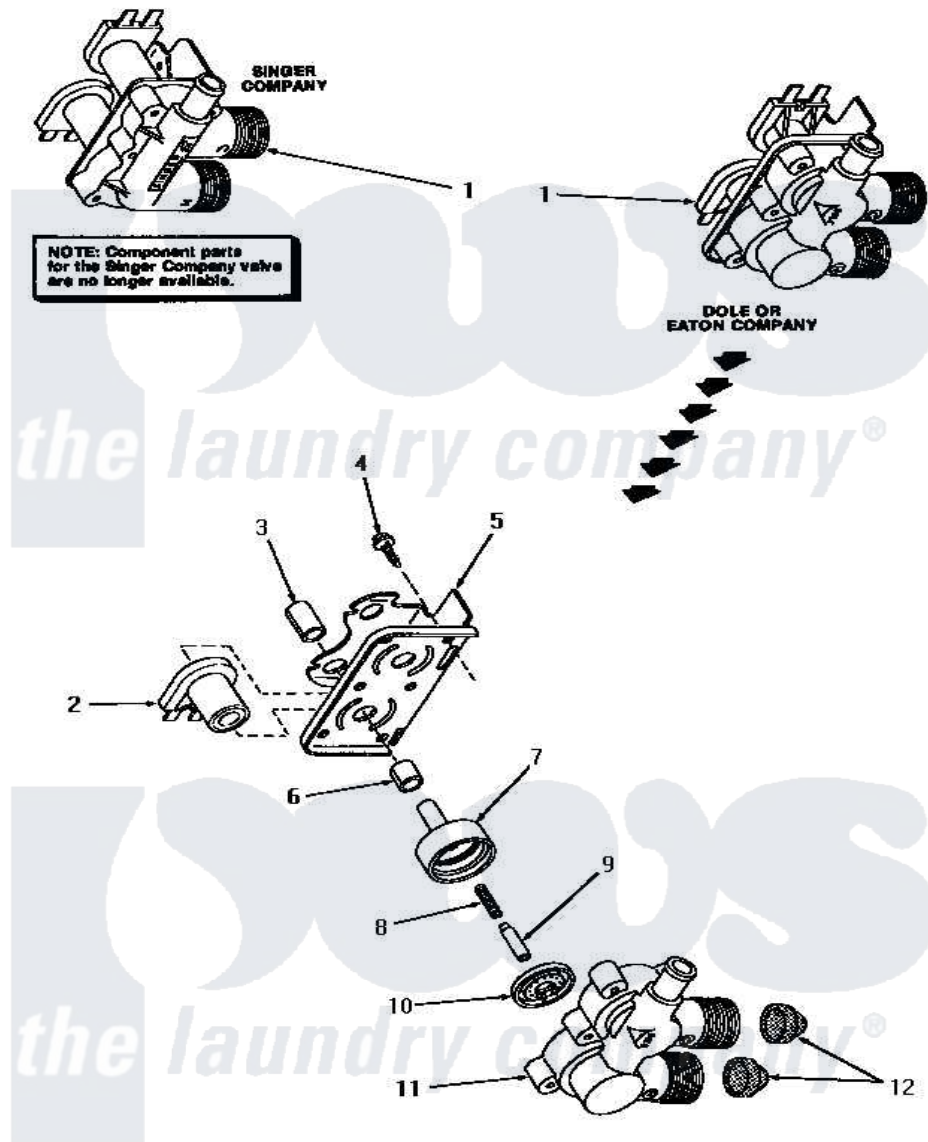

Amana HA4521 12 - MIXING VALVE ASSY

MIXING VALVE ASSEMBLY

Amana [Residential Amana HA4521 Washer Parts](#) Parts Diagram 12 - MIXING VALVE ASSY

[Click on the part number to view part](#)

Item	Original Part Number	Replaced By	Status	Part Description
1	27156	33930		Valve, Mixing
2	24126	33930		Valve, Mixing
3	24128		Not Available	SLEEVE, LONG
4	25817C		Not Available	SCREW
5	Y24158		Not Available	MOUNTING BRACKET
6	24129		Not Available	SLEEVE, SHORT
7	24130			Guide, Armature
8	24131		Not Available	SPRING
9	24132		Not Available	ARMATURE
10	24134		Not Available	DIAPHRAGM
11	Y24159	33930		Valve, Mixing
12	24122	22002960		Strainer, Washer Inlet