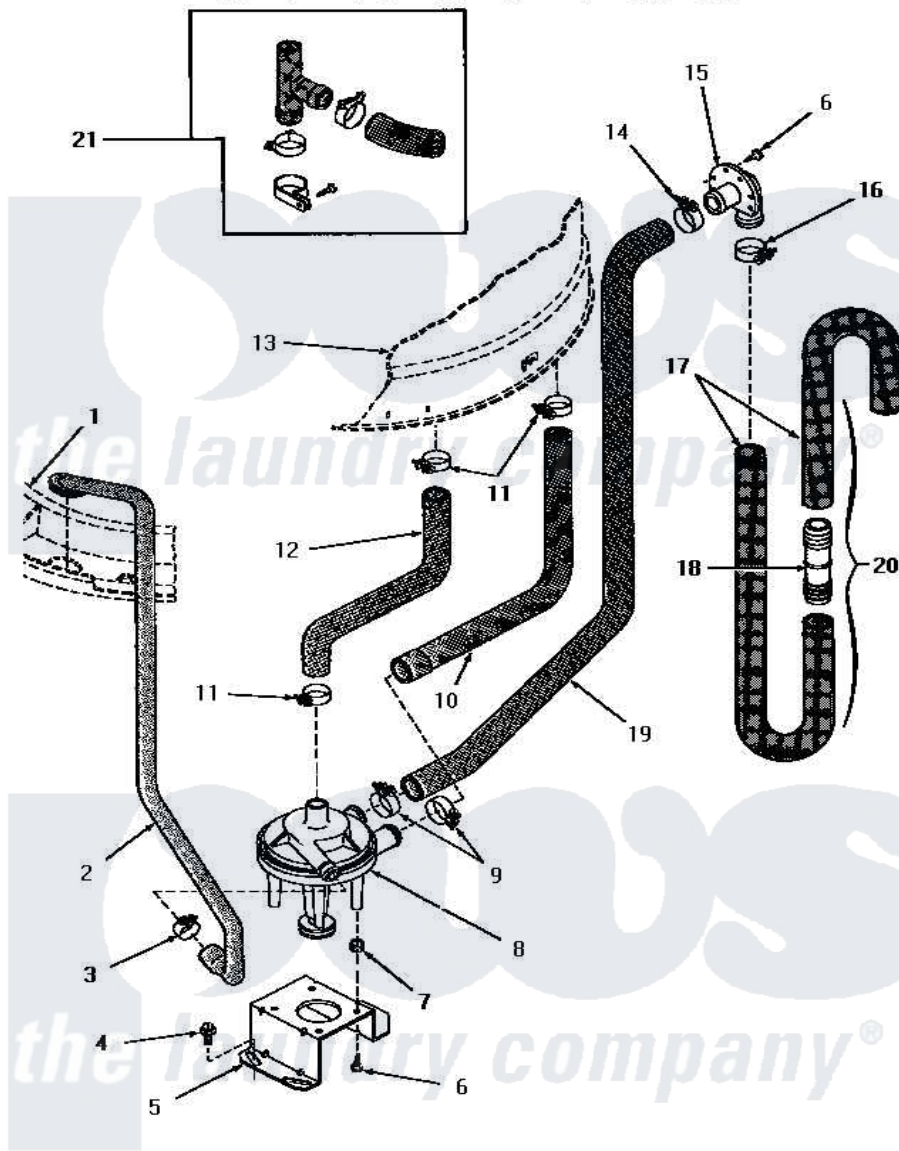

Amana HA4521 18 - PUMP ASSY/BRKT/HOSES & SIPHON BREAK KIT

PUMP ASSEMBLY, BRACKET, HOSES AND SIPHON BREAK KIT (Models equipped with rubber drain hose)

Amana [Residential Amana HA4521 Washer Parts](#) Parts Diagram 18 - PUMP ASSY/BRKT/HOSES & SIPHON BREAK KIT

[Click on the part number to view part](#)

Item	Original Part Number	Replaced By	Status	Part Description
1	Y00000000		Not Available	SEE NOTE OUTER TUB COVER
2	27232		Not Available	HOSE
3	27644	285655		Clamp, Hose
4	27157			Screw, 10-24 X 5/8 Spec
5	27105			Bracket, Pump Mounting
6	51784		Not Available	SCREW,10B-16 X 1/2 HEX
7	27063			On-Sert
8	27065	31968		Assembly, Pump NA
9	27153	285655		Clamp, Hose
10	27160		Not Available	HOSE,TUB TO PUMP-DRAIN
11	27151	285655		Clamp, Hose
12	27159		Not Available	HOSE,TUB TO PUMP
13	Y00000000		Not Available	SEE NOTE OUTER TUB
14	20391	285655		Clamp, Hose
15	23553		Not Available	ELBOW,DRAIN HOSE-PLAST

16	20211	285655	Clamp, Hose
17	28293		Hose, Drain
18	25863	16272	Connector, Straight
19	27161		Hose, Pump To Drain Val
20	Y00000000		Not Available SEE NOTE DRAIN HOSE AND HOSE COUPLER -- (SEE NOTE 1)
21	297P3	76660	Break-Sphn