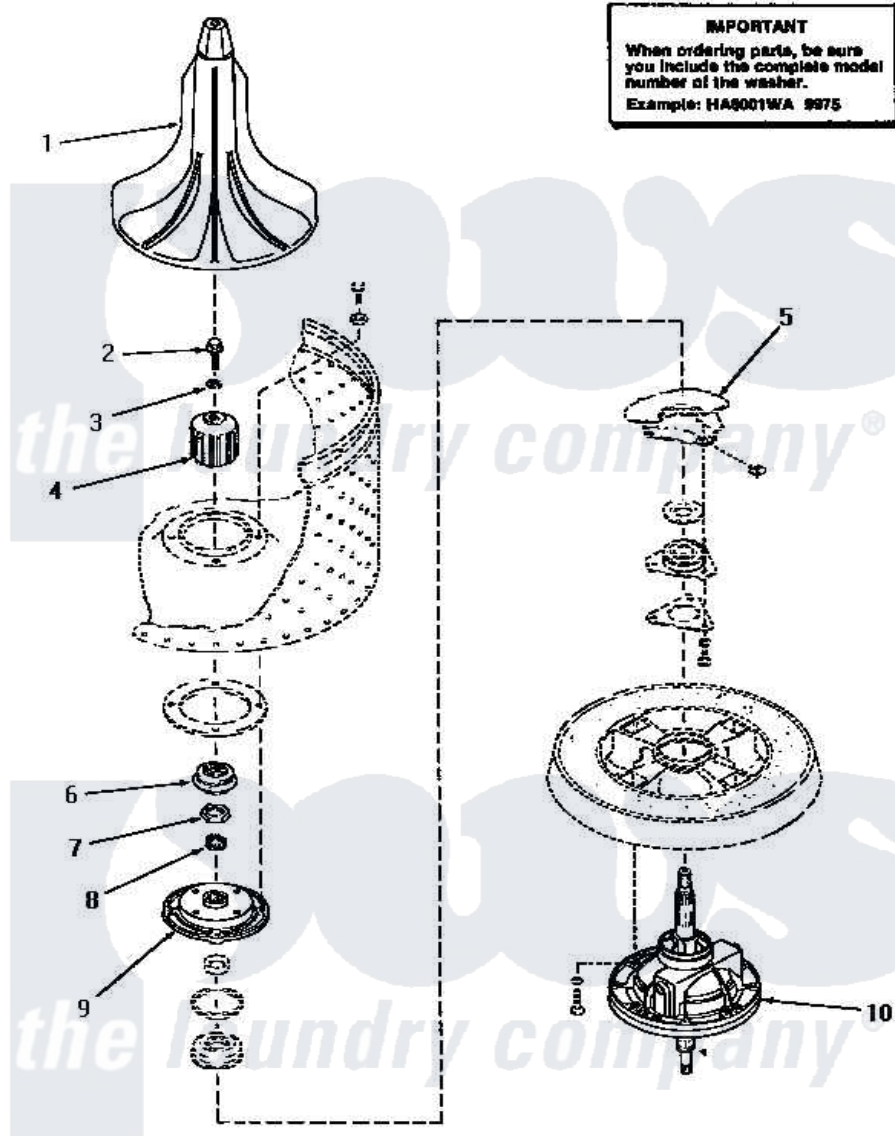

Amana HA4521 20 - SHORT POST DRIVE (ADDITION)

SHORT POST DRIVE

Amana [Residential Amana HA4521 Washer Parts](#) Parts Diagram 20 - SHORT POST DRIVE (ADDITION)

[Click on the part number to view part](#)

Item	Original Part Number	Replaced By	Status	Part Description
1	30855	40000501W		Agitator, Flex Vane
2	30852			Screw, No.8-1/4 X 20 X 3/
3	30853		Not Available	SEAL
4	30071	R9900189		Kit, Drive Bell And Seal
5	Y00000000		Not Available	SEE NOTE OUTER TUB
6	30022		Not Available	ASSY,SEAL-HEAD xREPLACE
7	Y29220	40016301		Nut, Lock
8	29728	40008301		Insert, Spline
9	30034		Not Available	HUB ASSEMBLY
10	30848	33227P		Assembly- Tran
"	33227	33227P		Assembly- Tran