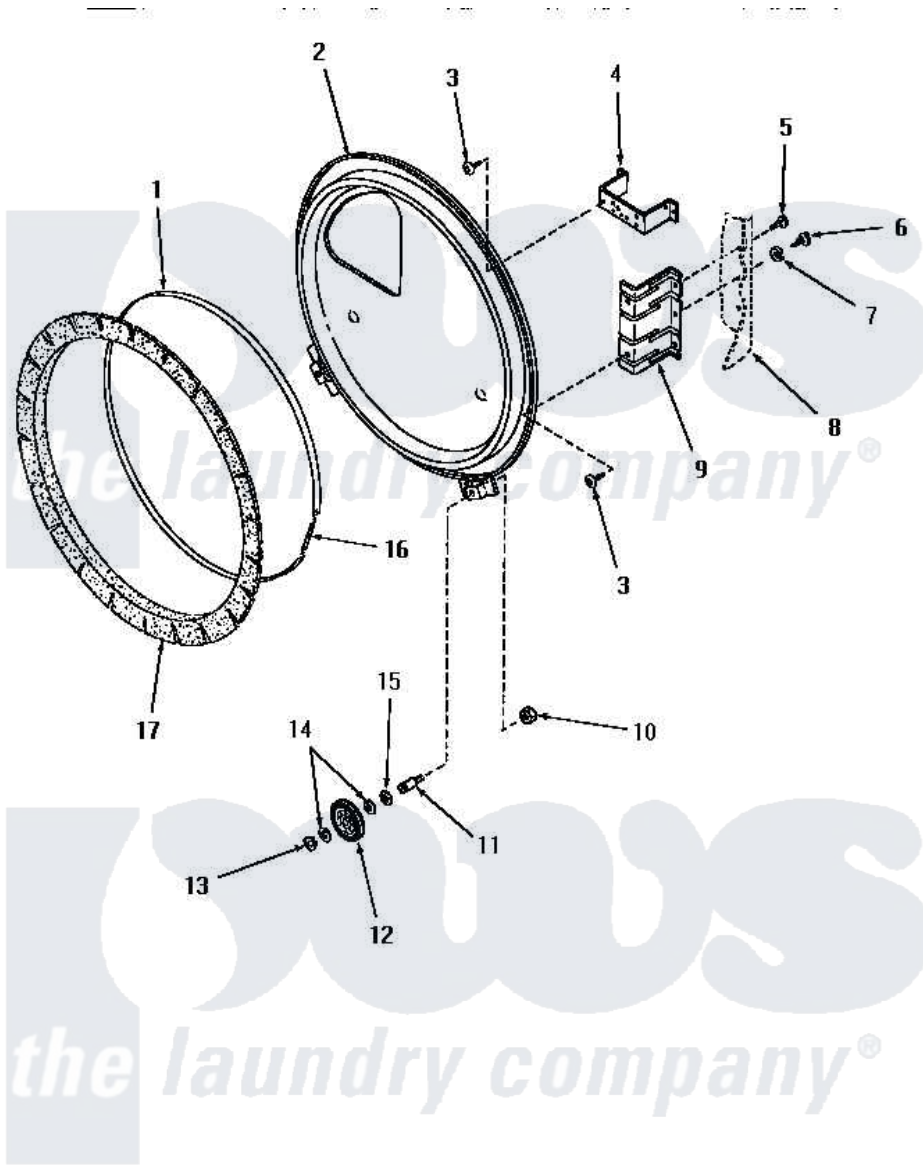

Amana HG4490 15 - REAR BLKHD, FELT SEAL & CYLINDER ROLLER

REAR BULKHEAD, FELT SEAL AND CYLINDER ROLLER

Amana [Residential Amana HG4490 Dryer Parts](#) Parts Diagram 15 - REAR BLKHD, FELT SEAL & CYLINDER ROLLER
 Click on the part number to view part

Item	Original Part Number	Replaced By	Status	Part Description
1	Y56090		Not Available	SEAL STRAP
2	56540		Not Available	ASSY,REAR BULKHEAD
3	56078	M400664		SCrew Tap Trs Cr Rec 1016AB
4	56048	60823P		Bracket, Terminal Block
5	25723	27001200		Screw
6	52909			Screw, 10B-16 X 1/2 HeX
7	51474		Not Available	WASHER, 13/64IDX1/2ODX.
8	Y00000000		Not Available	SEE NOTE CABINET
9	56055		Not Available	BRACKET,BULKHEAD-REAR
10	56156	358160		Nut
11	56461			Shaft
12	56457	62649P		Roller- CY
13	23748			Ring, Retaining
14	52549			Washer, 501 ID X3/4 Odx
15	23886		Not Available	WASHER,.578IDX1.25ODX1
16	52310			Spring