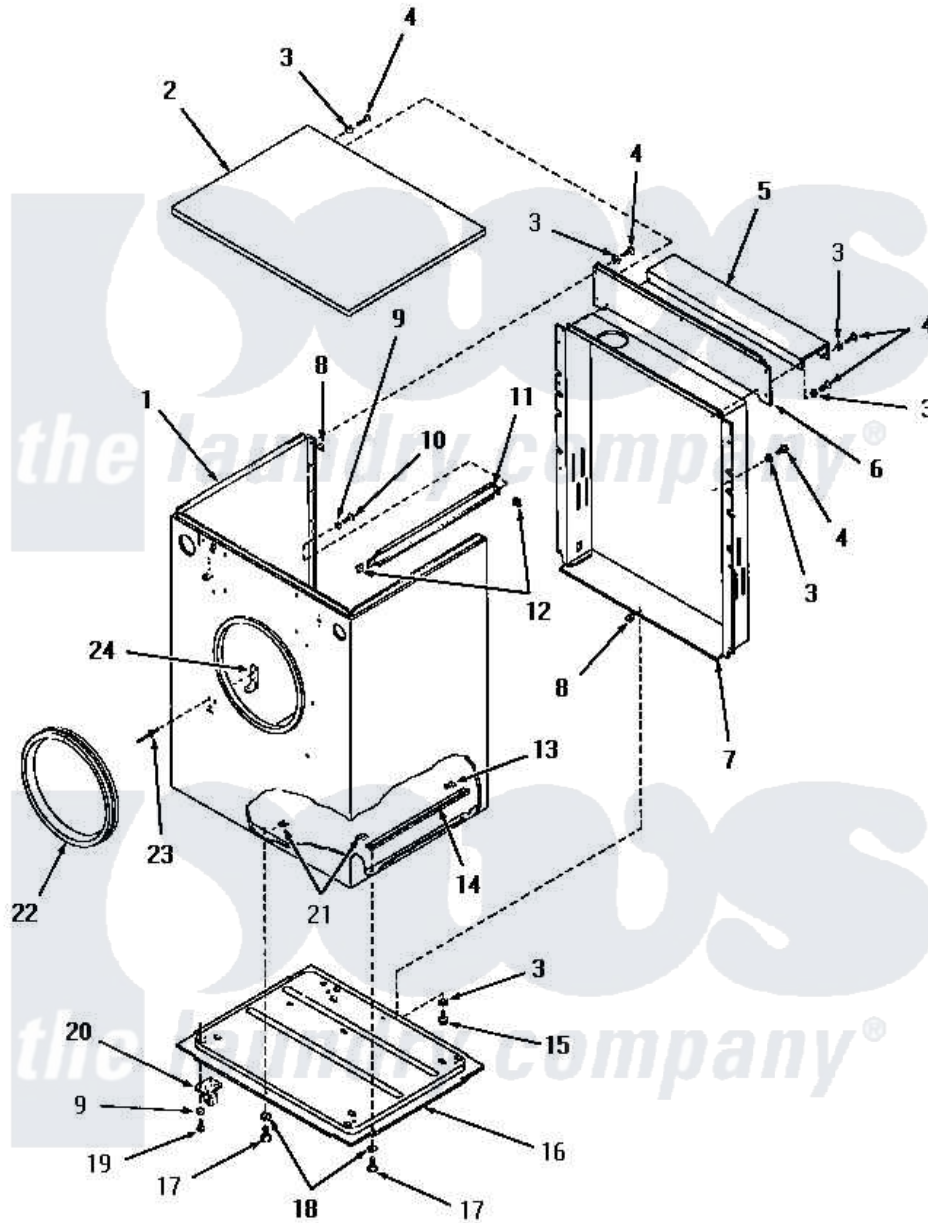

# Amana HZ1070 01 - CABINET AND BASE

Amana Residential Amana HZ1070 Dryer Parts Parts Diagram 01 - CABINET AND BASE  
 Click on the part number to view part

Item	Original Part Number	Replaced By	Status	Part Description
1	M540231A		Not Available	CABINET ASSEMBLY, AVOCADO
"	M540231W		Not Available	CABINET ASSEMBLY, WHITE
"	M540231H		Not Available	CABINET ASSEMBLY, HARVEST GOLD
2	M540066A		Not Available	CABINET TOP, AVOCADO
"	M540066H		Not Available	CABINET TOP, HARVEST GOLD
"	M540066W		Not Available	CABINET TOP, WHITE(7)
3	Y20278		Not Available	LOCKWASHER
4	M540004		Not Available	SCREW
5	M540179W		Not Available	DEFLECTOR, WHITE
"	M540179A		Not Available	DEFLECTOR, AVOCADO
"	M540179H		Not Available	DEFLECTOR, HARVEST GOLD
6	M540178H		Not Available	REAR COVER, HARVEST GOLD
"	M540178W		Not Available	REAR COVER, WHITE

"	M540178A	Not Available	REAR COVER, AVOCADO
7	M540176A	Not Available	REAR PANEL, AVOCADO
"	M540176W	Not Available	REAR PANEL, WHITE
"	M540176H	Not Available	REAR PANEL, HARVEST GOLD
8	<a href="#">54038</a>		NUt, Speed U-Type
9	<a href="#">03815</a>		Lockwasher, No.10 Ext Shk
10	M540011	Not Available	SCREW
11	M540018	Not Available	BRACE
12	M540009	Not Available	SPEED NUT
13	M540033	Not Available	SPEED NUT
14	M540034	Not Available	SUPPORT
15	52150	<a href="#">489464</a>	Screw
16	M540106	Not Available	BASE
17	M540026	Not Available	HEX HEAD SCREW
18	<a href="#">02431</a>		Lockwasher, 1/4 Ext Shk
19	<a href="#">20530</a>		Screw, 10-24 x 3/8 Hex
20	M540226	Not Available	CASTER
21	M540033	Not Available	SPEED NUT
22	M540042	Not Available	SEAL,DOOR xREPLACE
23	M540117	Not Available	POP RIVET
24	M540078	Not Available	BRACKET