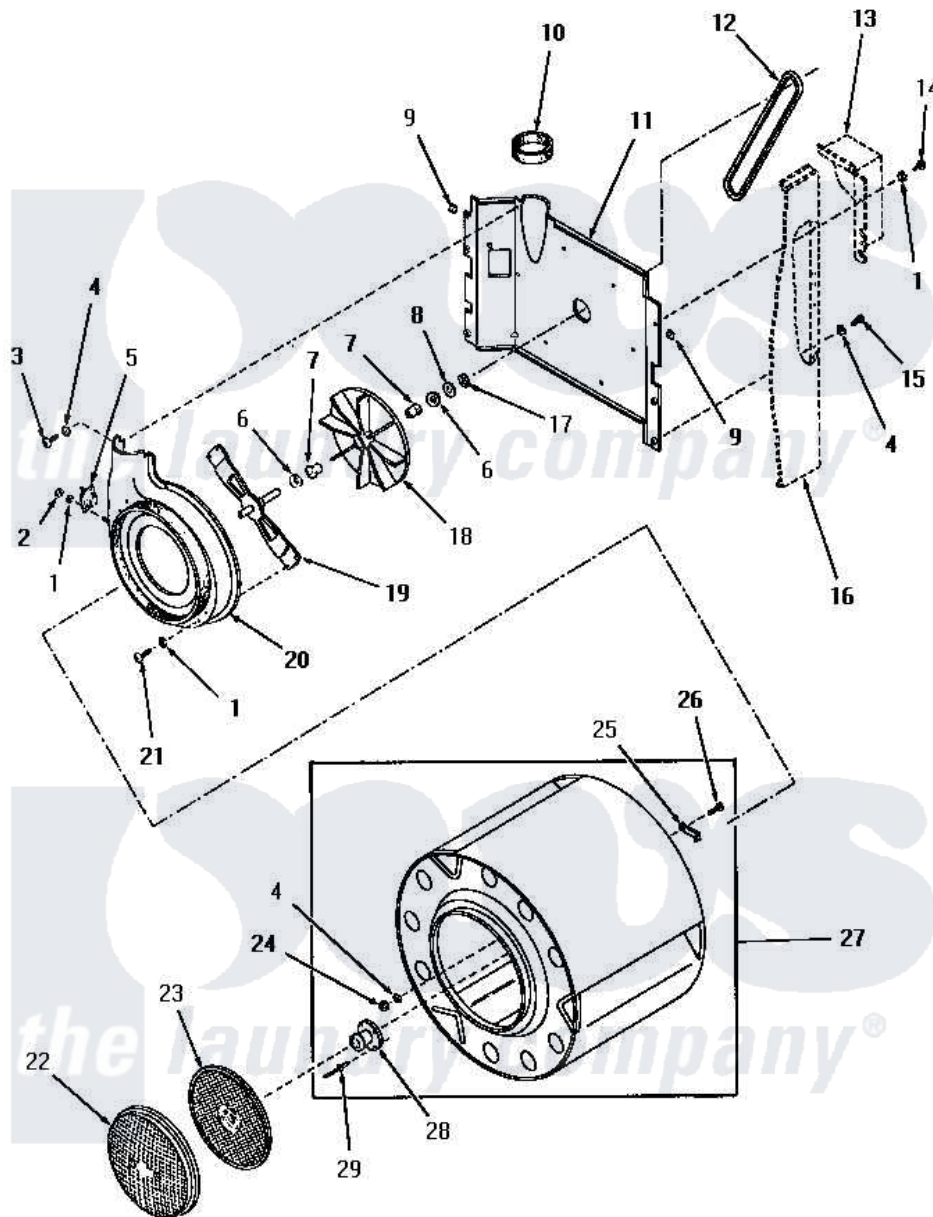

# Amana HZ1070 03 - FAN ASSY, DRUM AND LINT SCREEN

Amana Residential Amana HZ1070 Dryer Parts Parts Diagram 03 - FAN ASSY, DRUM AND LINT SCREEN  
 Click on the part number to view part

Item	Original Part Number	Replaced By	Status	Part Description
1	Y20278		Not Available	LOCKWASHER
2	M540064		Not Available	NUT
3	M540007		Not Available	SCREW
4	<a href="#">03815</a>			Lockwasher, No.10 Ext Shk
5	M540095		Not Available	THERMOSTAT xREPLACE
6	M540088		Not Available	WASHER
7	M540089		Not Available	BEARING
8	M540092		Not Available	WASHER
9	<a href="#">54038</a>			NUt, Speed U-Type
10	M540141		Not Available	FELT SEAL
11	M540091		Not Available	FAN SUPPORT
12	M540094		Not Available	BELT xREPLACE
13	Y00000000		Not Available	SEE NOTE REAR PANEL
14	M540004		Not Available	SCREW
15	M540011		Not Available	SCREW
16	Y00000000		Not Available	SEE NOTE CABINET ASSEMBLY

17	<a href="#">23748</a>		Ring, Retaining
18	M540090	Not Available	ASSY,FAN xREPLACE
19	M540087	Not Available	SPINDLE,FAN xREPLACE
20	M540230	Not Available	FAN HOUSING
21	M540212	Not Available	SCREW
22	M540101	Not Available	HOUSING,LINT SCREEN xREPLACE
23	M540196	Not Available	SCREEN,LINT xREPLACE
24	03673	Not Available	NUT
25	M540098	Not Available	GROUND STRAP
26	<a href="#">20267</a>		Screw, 10-24 X 3/8 Round
27	M540159	Not Available	DRUM ASSEMBLY
28	M540166	Not Available	ASSY,BEARING xREPLACE
29	M540117	Not Available	POP RIVET