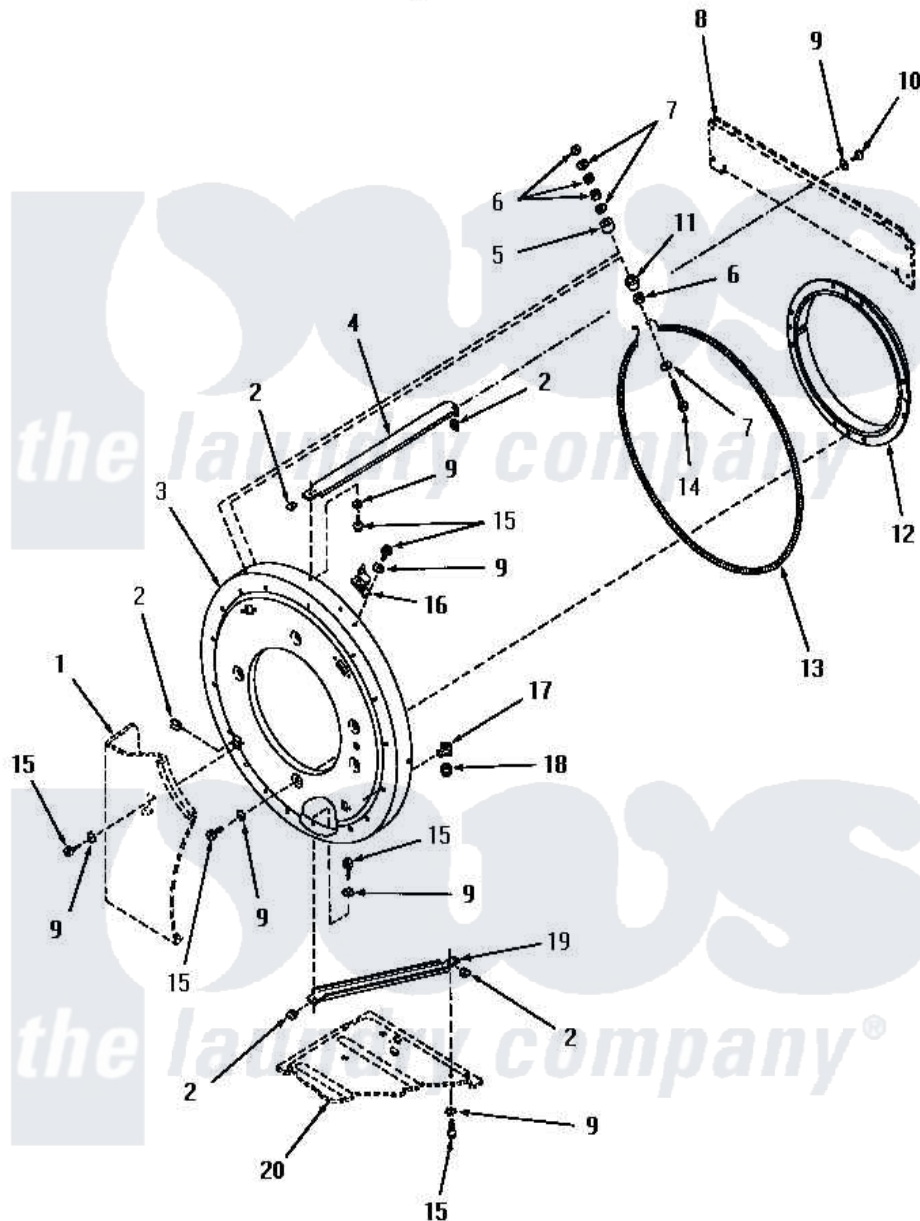

# Amana HZ1070 04 - HEATER ELEMENT AND HOUSING

Amana Residential Amana HZ1070 Dryer Parts Parts Diagram 04 - HEATER ELEMENT AND HOUSING  
 Click on the part number to view part

Item	Original Part Number	Replaced By	Status	Part Description
1	Y00000000		Not Available	SEE NOTE CABINET ASSEMBLY
2	M540009		Not Available	SPEED NUT
3	M540125		Not Available	HEATER HOUSING
4	M540018		Not Available	BRACE
5	M540203		Not Available	INSULATOR
6	03673		Not Available	NUT
7	20492	<a href="#">M0270504</a>		Washer
8	Y00000000		Not Available	SEE NOTE REAR COVER
9	Y20278		Not Available	LOCKWASHER
10	M540004		Not Available	SCREW
11	M540202		Not Available	INSULATOR
12	M540084		Not Available	SUPPORT, BEARING xREPLACE
13	M540127		Not Available	ELEMENT
14	M540201		Not Available	BOLT
15	52150	<a href="#">489464</a>		Screw