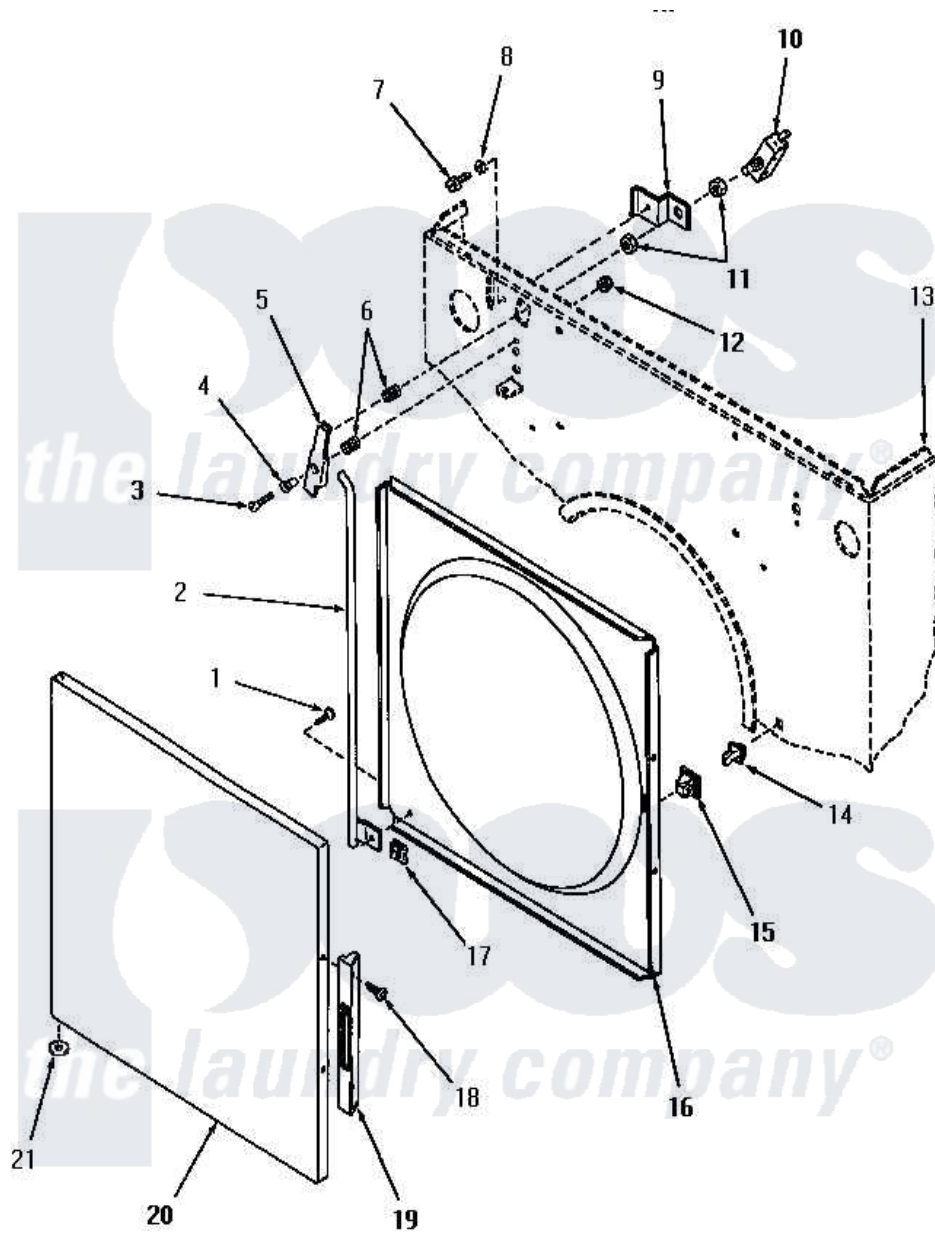

Amana HZ1070 05 - LOADING DOOR AND DOOR SAFETY SWITCH

Amana Residential Amana HZ1070 Dryer Parts Parts Diagram 05 - LOADING DOOR AND DOOR SAFETY SWITCH
 Click on the part number to view part

Item	Original Part Number	Replaced By	Status	Part Description
1	M540004		Not Available	SCREW
2	M540044		Not Available	SPINDLE
3	M540122		Not Available	PIVOT SCREW
4	M540061		Not Available	PIVOT
5	M540062		Not Available	ACTUATOR
6	53267		Not Available	SPRING
7	52150	489464		Screw
8	Y20278		Not Available	LOCKWASHER
9	M540158		Not Available	BRACKET
10	10484			Switch
11	Y0052975		Not Available	COVER, CONTROL
12	51236	488130		Nut
13	Y00000000		Not Available	SEE NOTE CABINET ASSEMBLY
14	54661	LA-1003		Door Catch Kit
15	M540216		Not Available	CATCH, DOOR xREPLACE
16	M540048W		Not Available	DOOR LINER, WHITE

"	M540048A	Not Available	DOOR LINER, AVOCADO
"	M540048H	Not Available	DOOR LINER, HARVEST GOLD
17	M540009	Not Available	SPEED NUT
18	M540004	Not Available	SCREW
19	M540047	Not Available	HANDLE, DOOR xREPLACE
20	M540046W	Not Available	DOOR PANEL, WHITE
"	M540046A	Not Available	DOOR PANEL, AVOCADO
"	M540046H	Not Available	DOOR PANEL, HARVEST GOLD
21	M540045	Not Available	WASHER