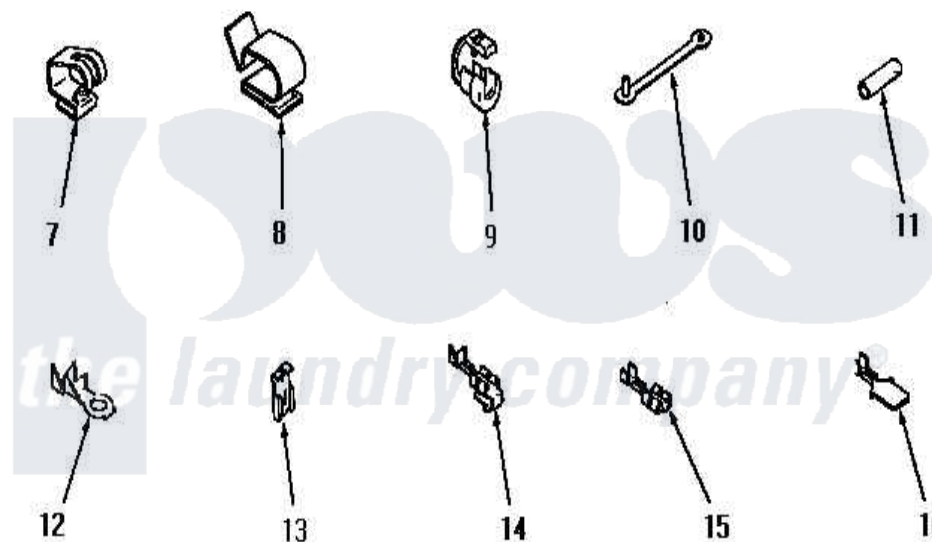

Amana HZ1070 07 - POWER CORD, WIRE HARNESS AND TERMINALS

Amana [Residential Amana HZ1070 Dryer Parts](#) Parts Diagram 07 - POWER CORD, WIRE HARNESS AND TERMINALS
 Click on the part number to view part

Item	Original Part Number	Replaced By	Status	Part Description
1	Y00000000		Not Available	SEE NOTE CABINET ASSEMBLY
2	03815			Lockwasher, No.10 Ext Shk
3	20267			Screw, 10-24 X 3/8 Round
4	M540206		Not Available	GROUND LUG
5	03673		Not Available	NUT
6	M540241		Not Available	POWER CORD
7	M540207		Not Available	WIRE CLIP
8	21036			Clip, Cable
9	52113			Relief, Strain
10	22837		Not Available	STRAP,WIRE
11	Y21365	503670		Sleeve Insulator
12	00110			No.10 18 Gauge Wire
13	Y00120			Terminal, Flag-1/4 Fema
14	Y00114			Spade Terminal
15	Y00119		Not Available	SPADE TERMINAL(18 GAUGE) (1/4 INCH-(1) 18

16

00118

Not Available

TERMINAL

NI

M540123

Not Available

COMPLETE WIRE HARNESS