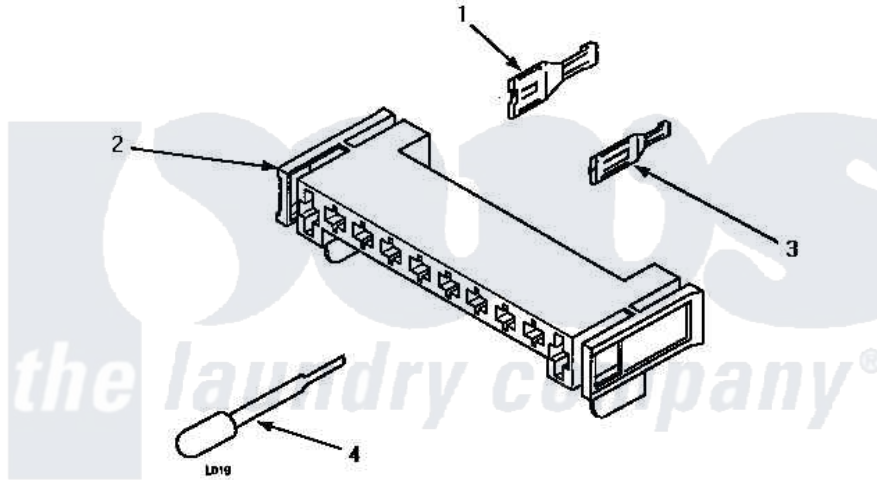

Amana LE4307W (BOM: P1163501W W) 11 - MTR CONN BLOCK/TERM & EXTRACTOR TOOL

MOTOR CONNECTION BLOCK, TERMINALS AND TERMINAL EXTRACTOR TOOLS

Amana Residential Amana LE4307W (BOM: P1163501W W) [Dryer Parts](#) Parts Diagram 11 - MTR CONN BLOCK/TERM & EXTRACTOR TOOL

[Click on the part number to view part](#)

Item	Original Part Number	Replaced By	Status	Part Description
1	00255		Not Available	(1/4 INCH-FOR (1) 12 GAUGE WIR
"	Y00256			Spade Terminal Or
2	500338			Housing-10 Position
3	Y00188			Molex Terminal
4	283P4			Terminal Extractor Tool
5	190P4			Terminal Extractor Tool