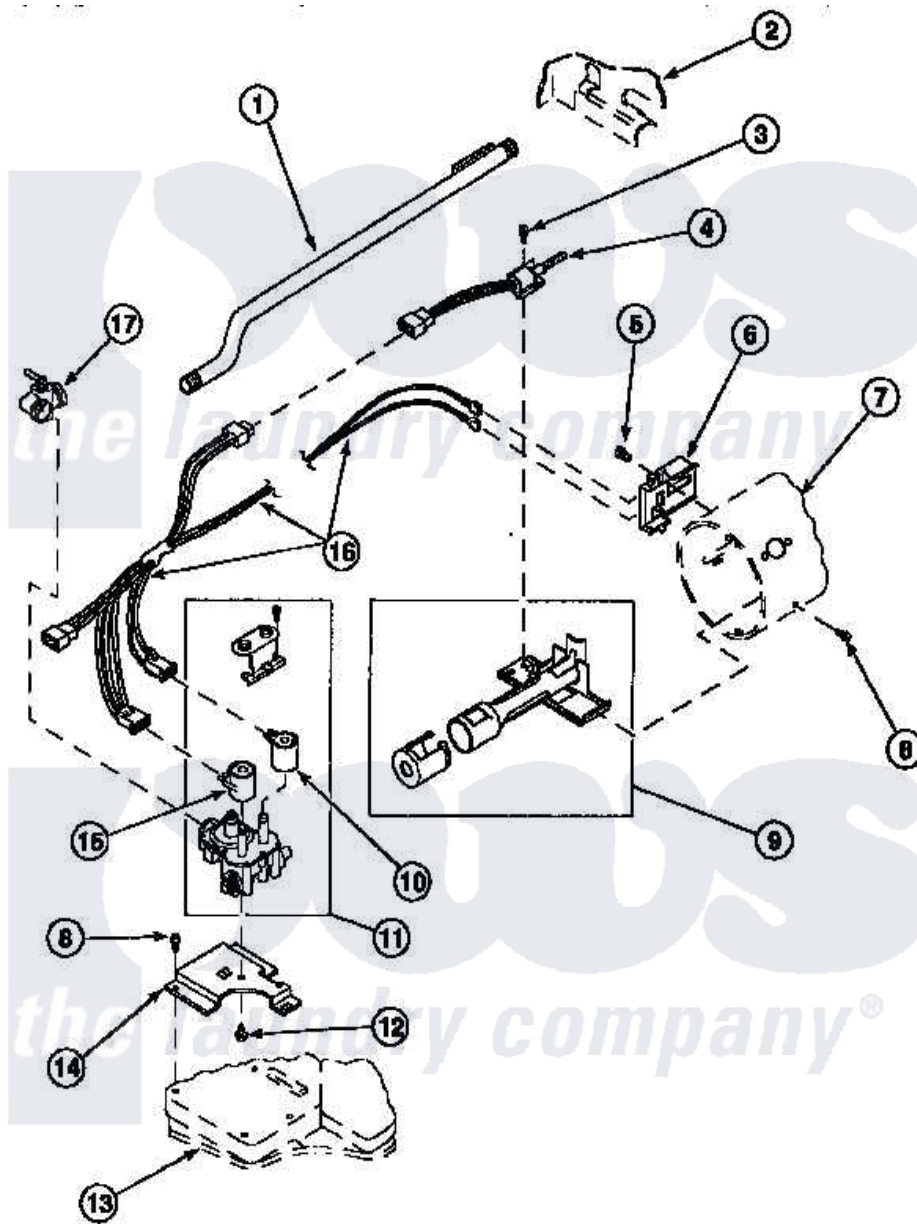

Amana LE7153WM (BOM: PLE7153WM) 04 - GAS VALVE, IGNITER & GAS CONVERSION KITS

Amana Residential Amana LE7153WM (BOM: PLE7153WM) Dryer Parts Parts Diagram 04 - GAS VALVE, IGNITER & GAS CONVERSION KITS
 Click on the part number to view part

Item	Original Part Number	Replaced By	Status	Part Description
2	50001P		Not Available	(ADD LETTER BEFORE "P" IN PART
5	23222	3177991		Screw
8	501668	503688		Screw, 10B-16 X .34 I
13	500070			Base, Dryer
NI	501397			Assembly, Wiring Harness