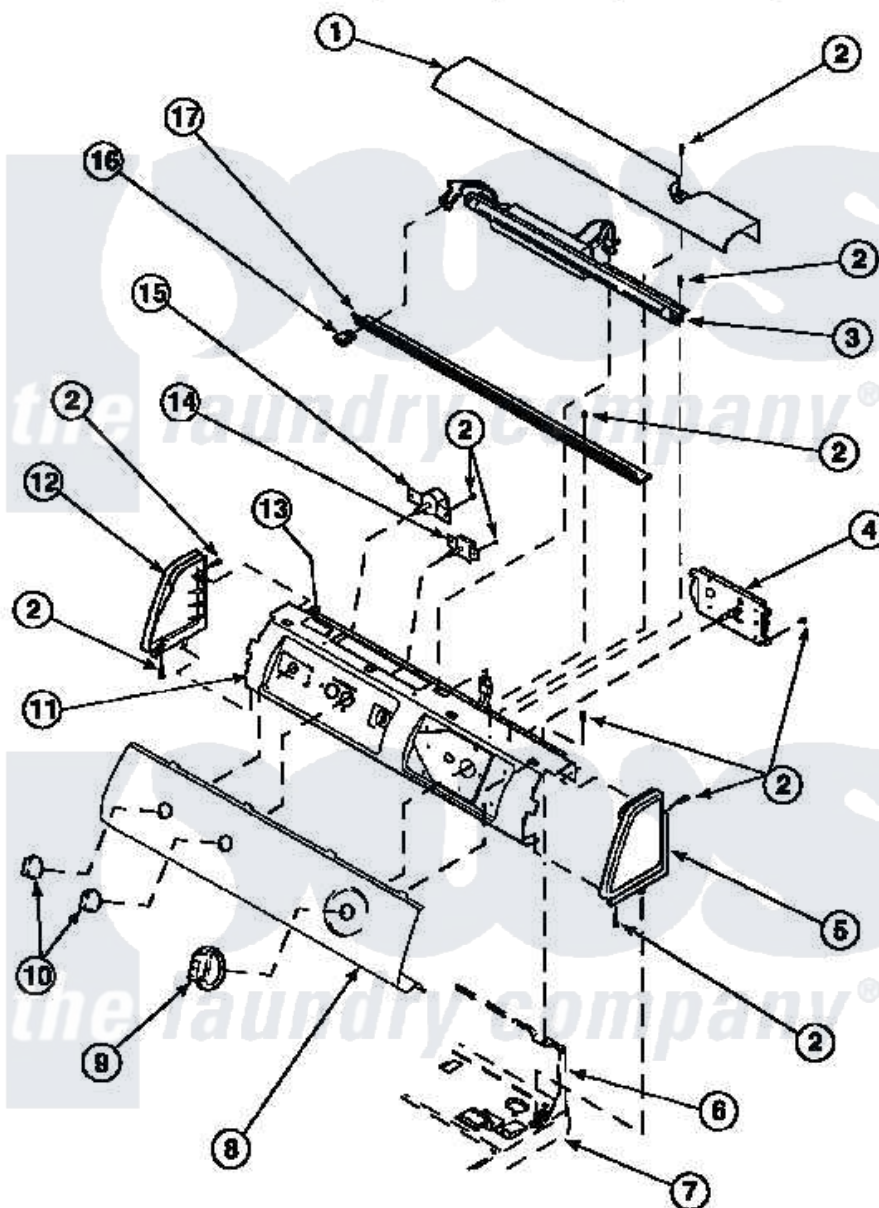

# Amana LE7153WM (BOM: PLE7153WM) 08 - GRAPHIC PANEL, CONTROL HOOD AND CONTROLS

Amana Residential Amana LE7153WM (BOM: PLE7153WM) Dryer Parts Parts Diagram 08 - GRAPHIC PANEL, CONTROL HOOD AND CONTROLS  
 Click on the part number to view part

Item	Original Part Number	Replaced By	Status	Part Description
1	500303		Not Available	COVER, TOP
2	501086	<a href="#">90767</a>		Screw, 8A X 3/8 HeX Washer Head Tapping
4	502967	<a href="#">502967P</a>		Timer 5 Cycle Package
5	34817		Not Available	END CAP(RIGHT)
6	500343		Not Available	PANEL, BACK(HOME HOOD)
7	500085P		Not Available	(ADD LETTER L-L, W-W TO PART N
9	502220		Not Available	KNOB, TIMER
10	36701		Not Available	KNOB, TEMP
11	500300		Not Available	BRACKET, CONTROL SUPPORT-MECH
12	34818		Not Available	END CAP(LEFT)
13	24903		Not Available	STICKER, DISCONNECT POW
14	<a href="#">500823</a>			Signal, Rotary