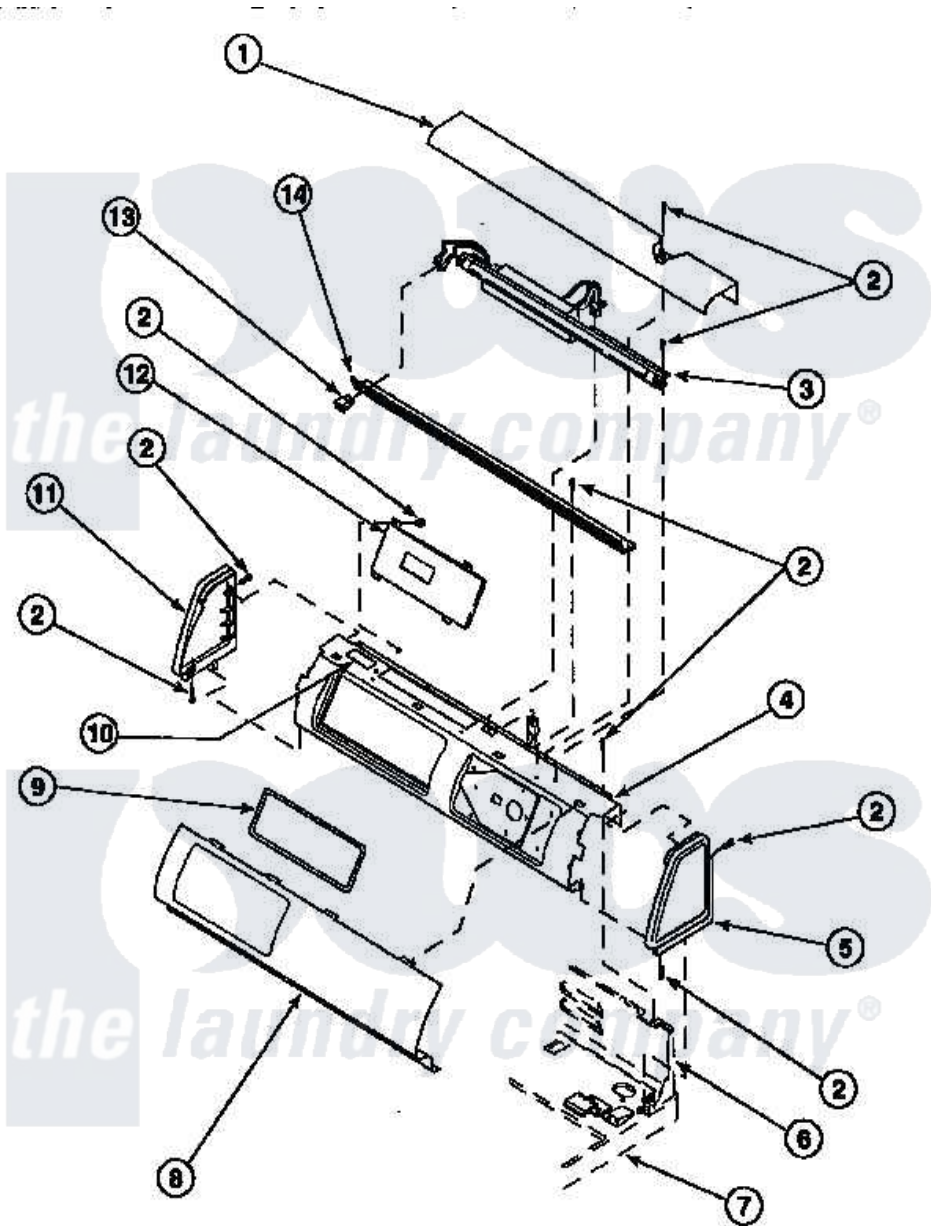

Amana LE7153WM (BOM: PLE7153WM) 09 - GRAPHIC PANEL, CONTROL HOOD AND CONTROLS

Amana Residential Amana LE7153WM (BOM: PLE7153WM) Dryer Parts Parts Diagram 09 - GRAPHIC PANEL, CONTROL HOOD AND CONTROLS
 Click on the part number to view part

Item	Original Part Number	Replaced By	Status	Part Description
1	500303		Not Available	COVER, TOP
2	501086	90767		Screw, 8A X 3/8 HeX Washer Head Tapping
5	34817		Not Available	END CAP(RIGHT)
6	500343		Not Available	PANEL,BACK(HOME HOOD)
7	500085P		Not Available	(ADD LETTER L-L, W-W TO PART N
10	24903		Not Available	STICKER,DISCONNECT POW
11	34818		Not Available	END CAP(LEFT)