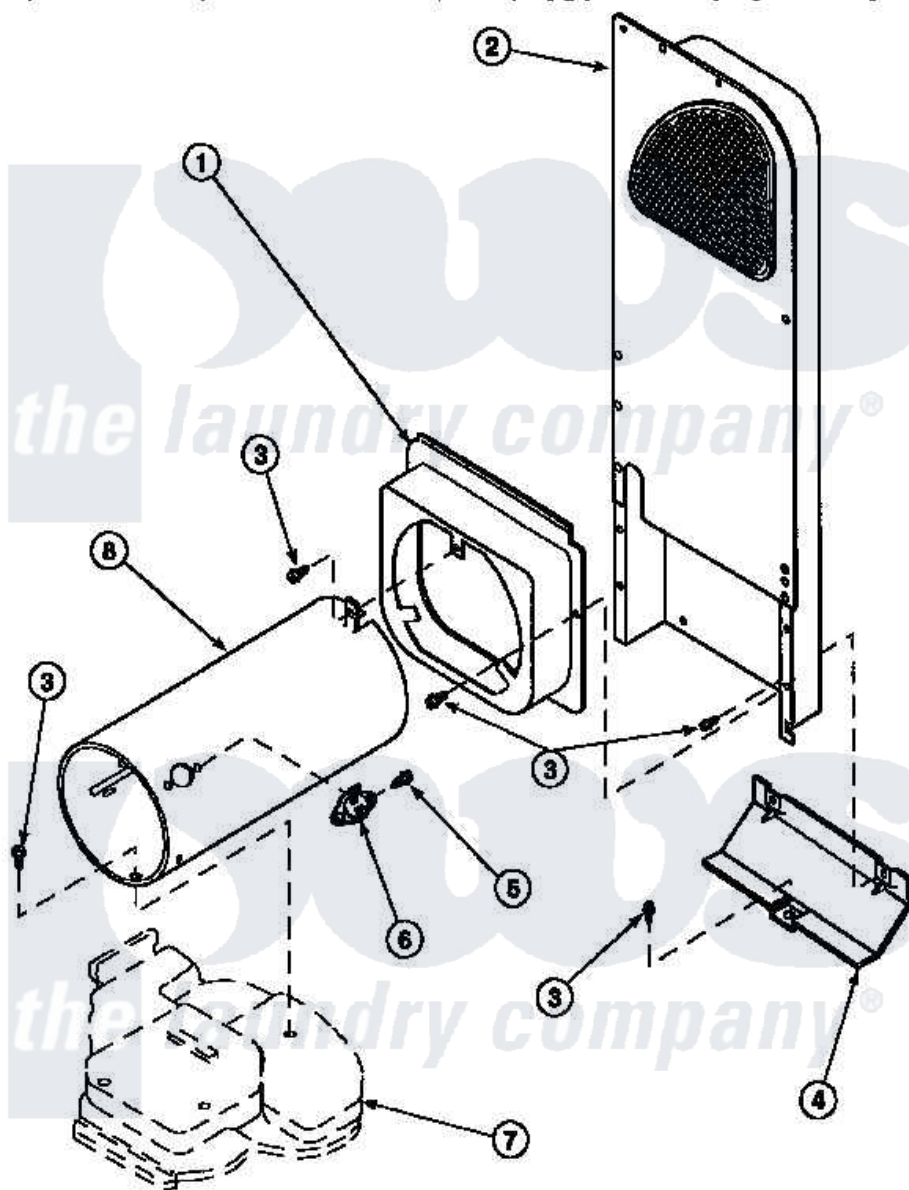

**Amana LE7153WM (BOM: PLE7153WM) 11 - HEATER BOX ASSY
ORIGINALLY ON GAS DRYER**

Amana [Residential Amana LE7153WM \(BOM: PLE7153WM\) Dryer Parts](#) Parts Diagram 11 - HEATER BOX ASSY ORIGINALLY ON GAS DRYER
Click on the part number to view part

Item	Original Part Number	Replaced By	Status	Part Description
2	500179P	503605		Assembly, Heater Duct
3	501668	503688		Screw, 10B-16 X .34 I
4	60952		Not Available	SHIELD,HEAT DUCT
7	500070			Base, Dryer