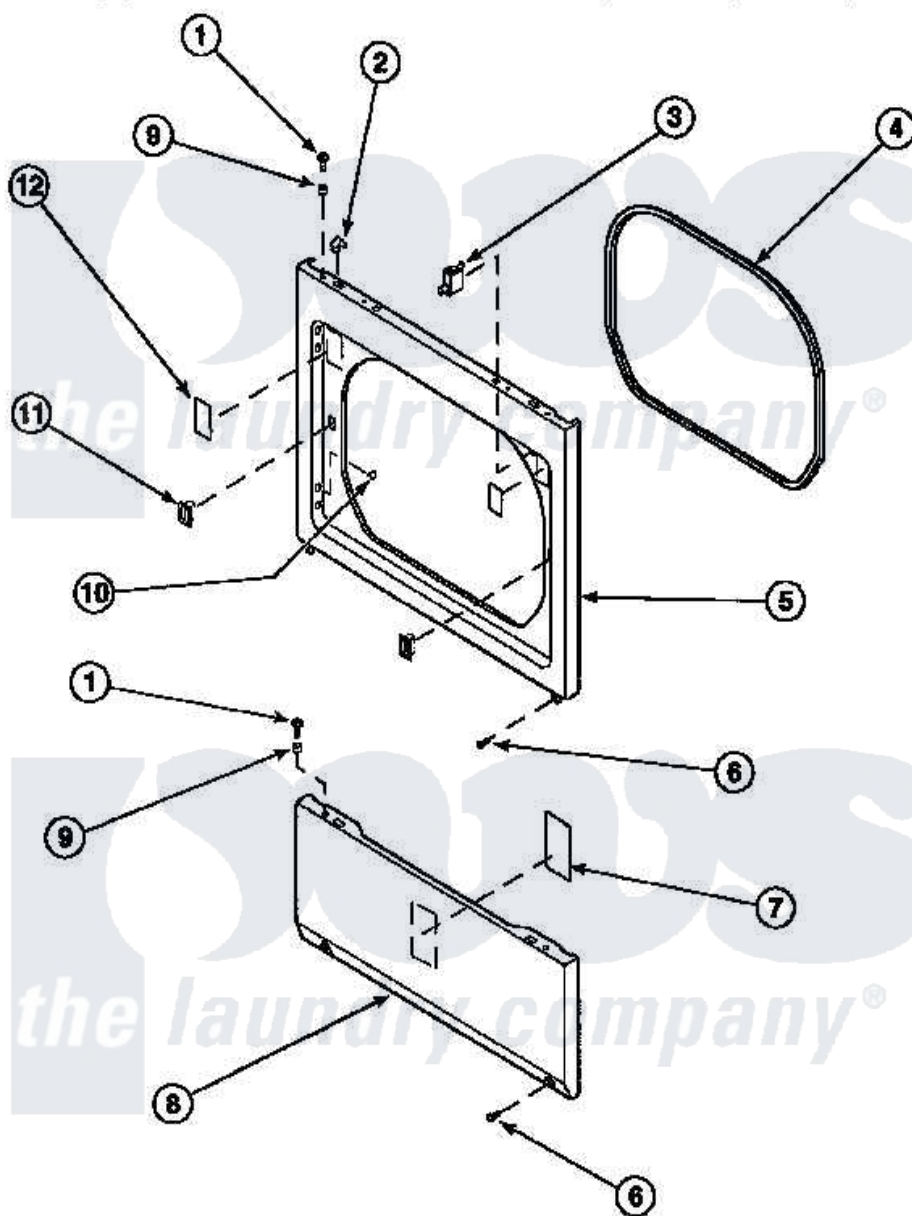

Amana LE7153WM (BOM: PLE7153WM) 14 - LOWER ACCESS PANEL, FRONT PANEL AND SEAL

Amana Residential Amana LE7153WM (BOM: PLE7153WM) Dryer Parts Parts Diagram 14 - LOWER ACCESS PANEL, FRONT PANEL AND SEAL
 Click on the part number to view part

Item	Original Part Number	Replaced By	Status	Part Description
1	32671	Y014874		Screw, Idler Arm And Sleeve
2	56080	22001650		Fastener, Spring
3	Y62872	W10169313		Switch-Dor
4	500034			Seal, Front Panel
6	33562	27001200		Screw
9	56079	505187		Locator, Panel
10	500227	505295		Screw, No.8ab-16 x 3/4 PH
11	54660	LA-1003		Door Catch Kit
12	500281		Not Available	STICKER