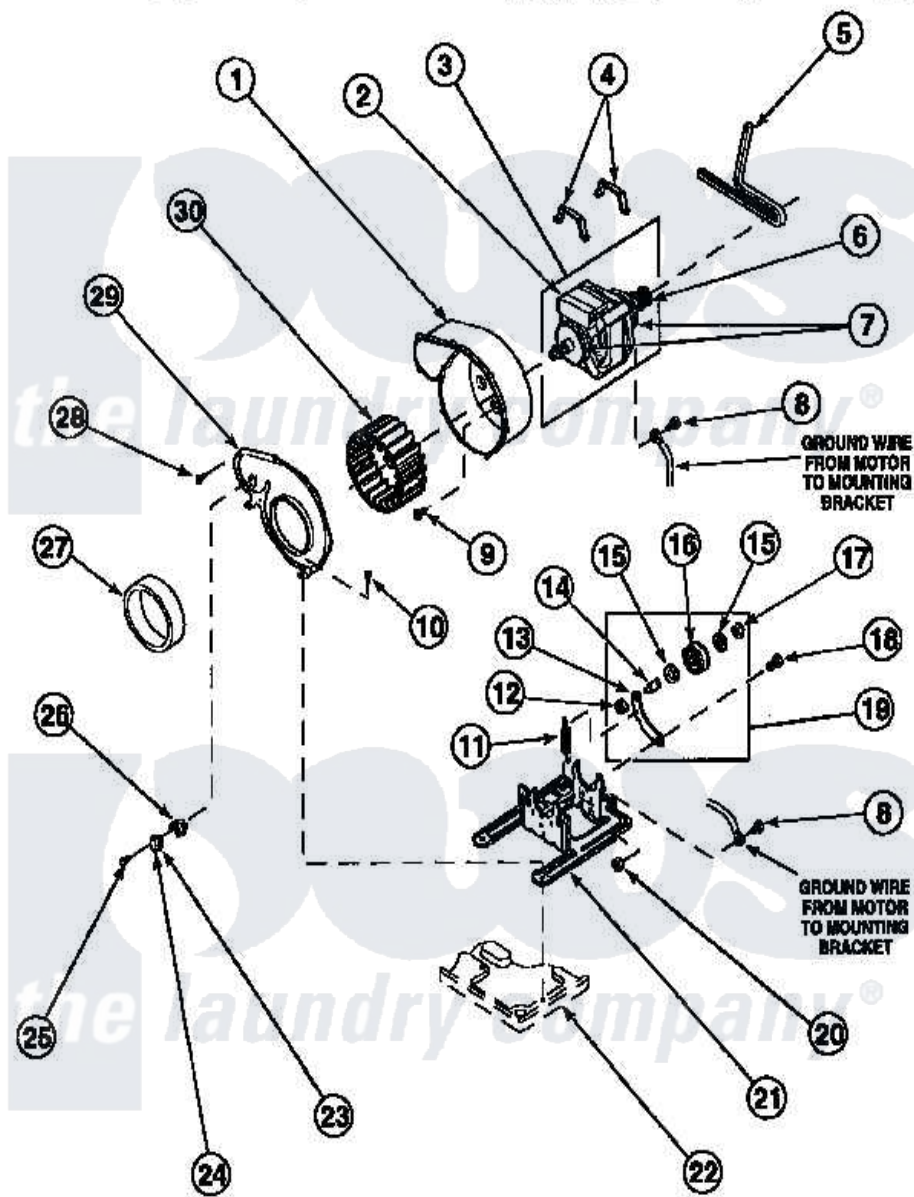

Amana LE7153WM (BOM: PLE7153WM) 15 - MOTOR, EXHAUST FAN AND BELT

Amana Residential Amana LE7153WM (BOM: PLE7153WM) Dryer Parts Parts Diagram 15 - MOTOR, EXHAUST FAN AND BELT

Click on the part number to view part

Item	Original Part Number	Replaced By	Status	Part Description
1	56020			Housing, Blower
2	501218		Not Available	MOTOR SWITCH (DOES NOT INCLUDE THERMAL PROT
3	501211	2200376		Motor
4	Y58047	660658		Clamp, Motor Mounting 343481 685441
5	59174	40111201		Belt, Cylinder
6	500011			Pulley, Motor
7	590P3			Motor Hub Ring Kit
8	20530			Screw, 10-24 x 3/8 Hex
9	Y31645	27001200		Screw
10	33562	27001200		Screw
11	56076			Spring, Idler
12	56156	358160		Nut
13	500910	37001144		Assembly- Idler

14	56461		Shaft
15	52549		Washer, 501 ID X3/4 Odx
16	Y54414		Assembly, Wheel And Bearing
17	23748		Ring, Retaining
18	500824		Screw, 1/4-20 Unc Hex
19	500269	37001287	Assembly, Idler Lever/Shaft/Pulley
20	52566	27001225	Nut, Jam Mid Lock 1/4-20
21	500822	503613	Mount, Motor
22	500070		Base, Dryer
24	503551		Thermostat, Cycling
"	Y61372		Thermostat
25	23222	3177991	Screw
"	Y33561	489464	Screw
26	61401	61623	Thermostat, Heater-BR
27	500313		Seal, Blower Housing
28	31260		Screw, No.8 X 3/8 Ind H
29	500078	511969P	Kit Blower Housing And Cover
30	56000	510139P	Assembly Blower Fan Package