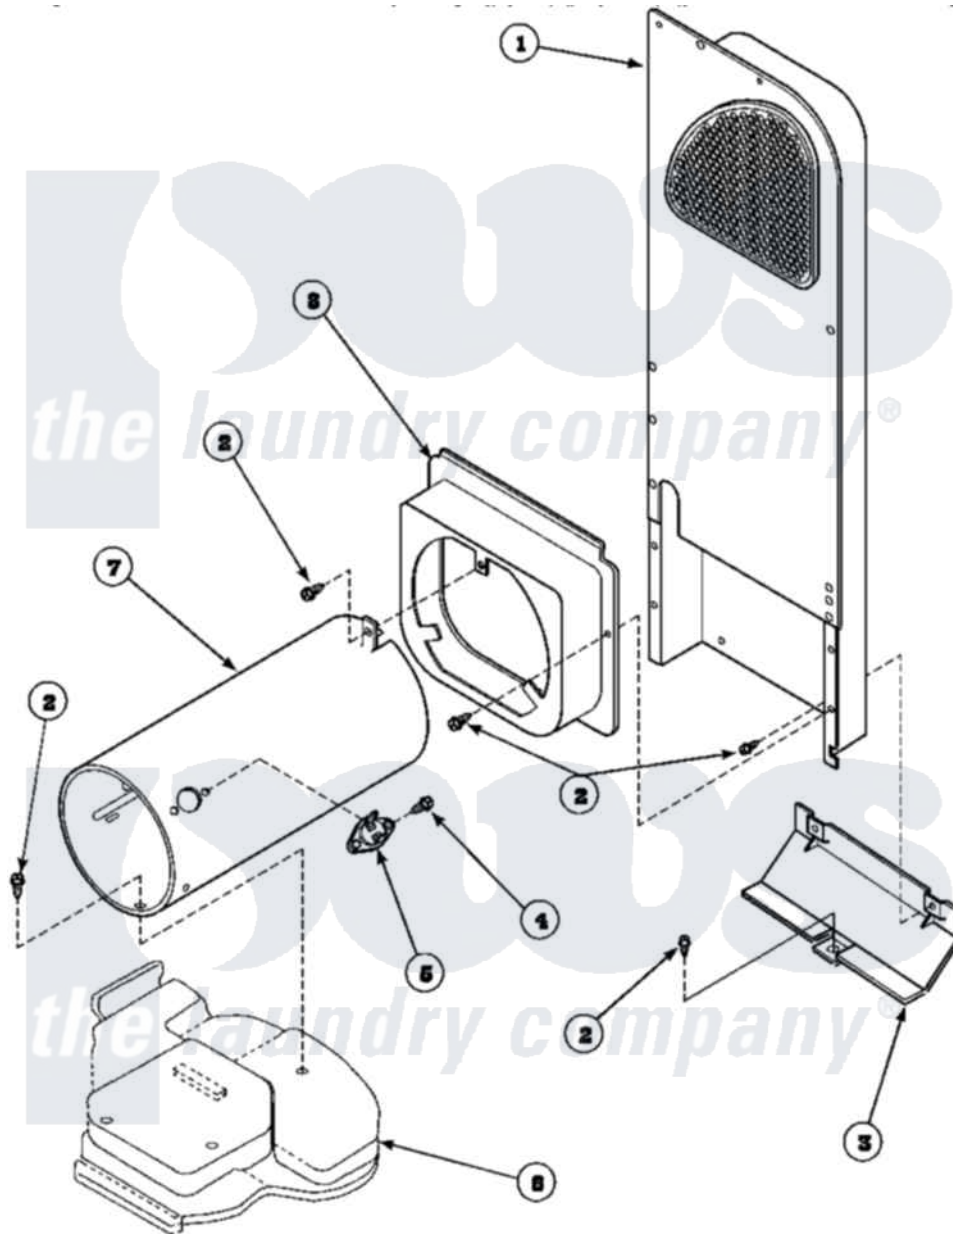

**Amana LE8367L2 (BOM: PLE8367L2) 09 - HEATER BOX ASSY  
ORIGINALLY ON GAS DRYER**

Amana Residential Amana LE8367L2 (BOM: PLE8367L2) Washer Parts Parts Diagram 09 - HEATER BOX ASSY ORIGINALLY ON GAS DRYER  
Click on the part number to view part

Item	Original Part Number	Replaced By	Status	Part Description
1	500179P	<a href="#">503605</a>		Assembly, Heater Duct
2	501668	<a href="#">503688</a>		Screw, 10B-16 X .34 I
3	60952		Not Available	SHIELD,HEAT DUCT
4	51782		Not Available	SCREW, 6B-20X5/16
5	<a href="#">Y61886</a>			Thermostat, Limit-Blk
6	<a href="#">500070</a>			Base, Dryer
7	61974		Not Available	BURNER HOUSING
8	500122	<a href="#">510101</a>		Shroud Heat Duct