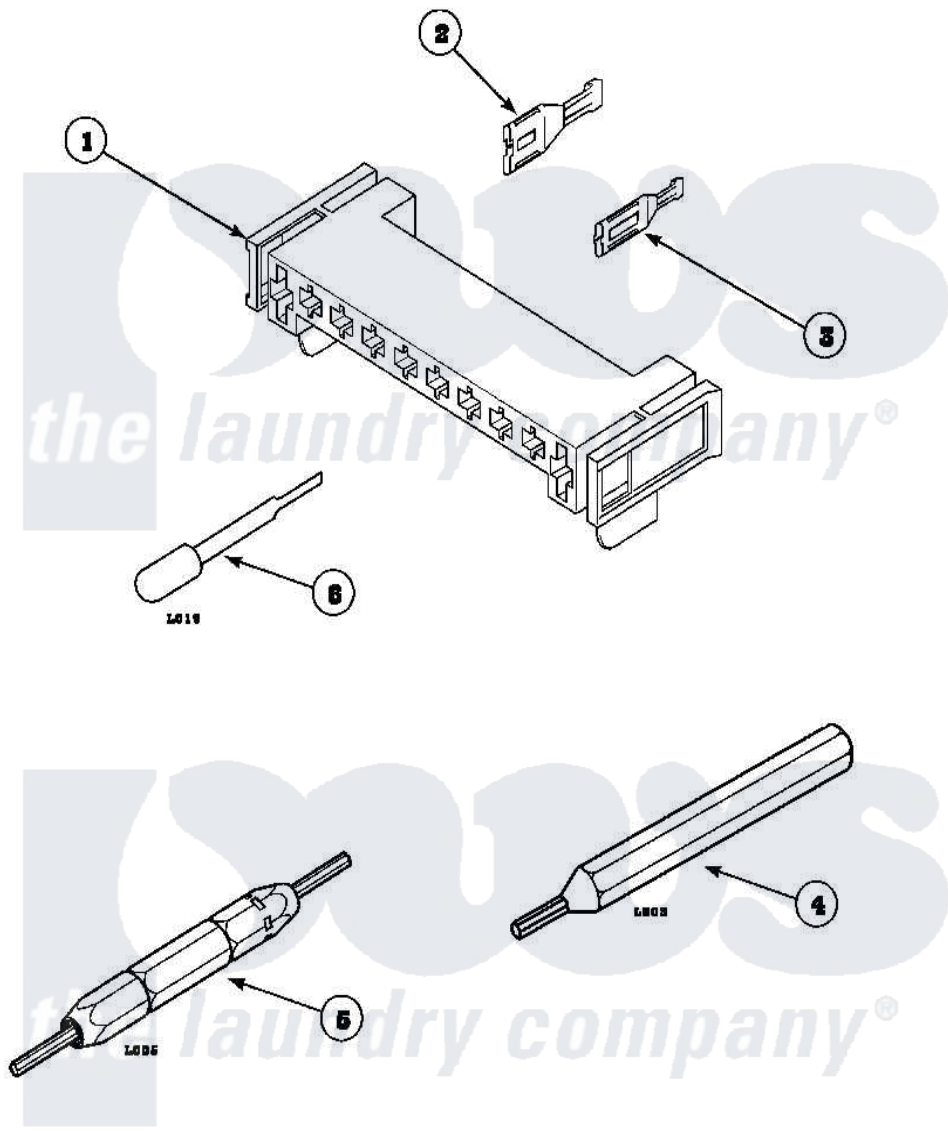

Amana LE8367L2 (BOM: PLE8367L2) 13 - MOTOR CONN BLOCK, TERM & TOOLS

Amana Residential Amana LE8367L2 (BOM: PLE8367L2) Washer Parts Parts Diagram 13 - MOTOR CONN BLOCK, TERM & TOOLS

Click on the part number to view part

Item	Original Part Number	Replaced By	Status	Part Description
1	500338			Housing-10 Position
2	00255		Not Available	(1/4 INCH-FOR (1) 12 GAUGE WIR
"	Y00256			Spade Terminal Or
3	Y00188			Molex Terminal
4	128P4		Not Available	(FOR USE ON GAS DRYER TERMINAL
5	190P4			Terminal Extractor Tool
6	283P4			Terminal Extractor Tool