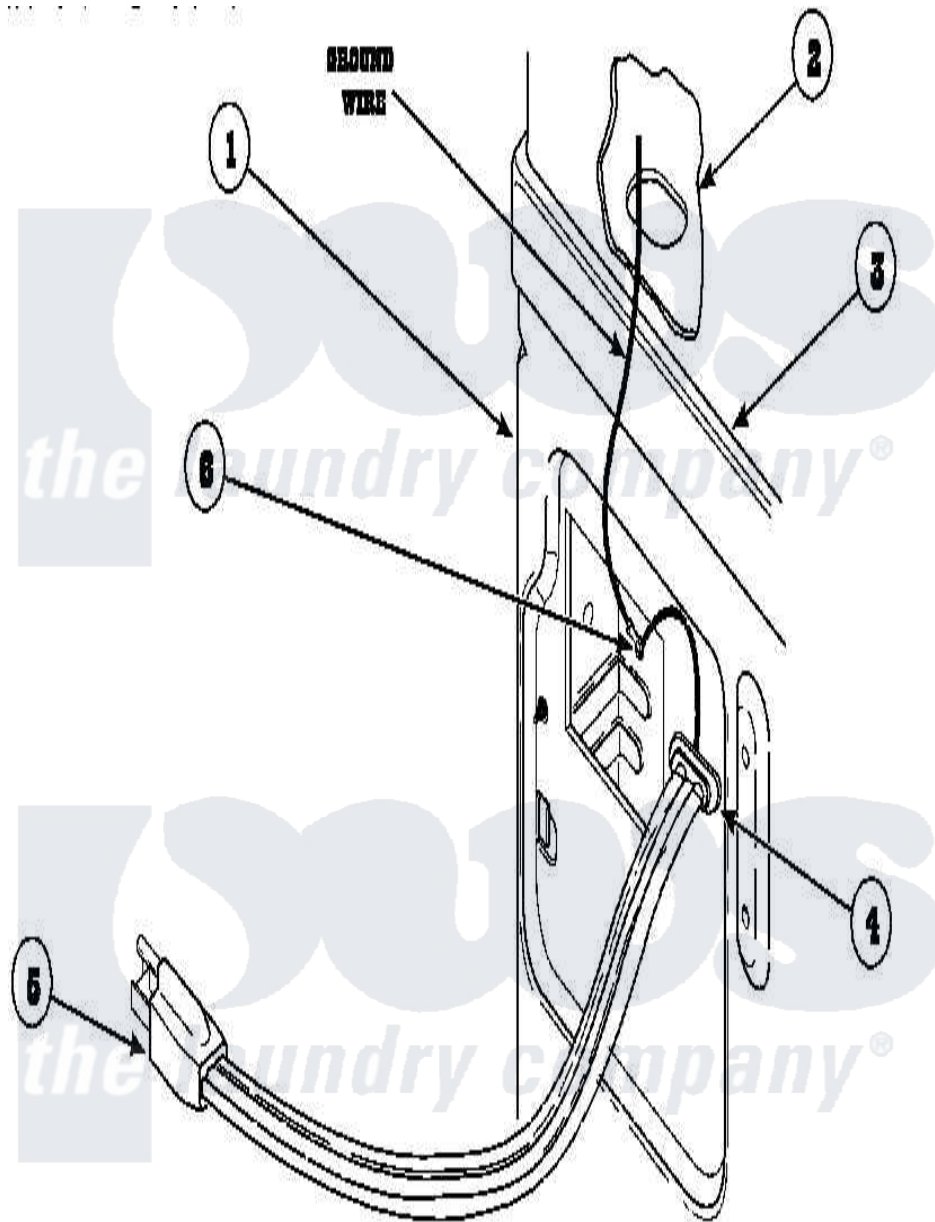

Amana LE8367L2 (BOM: PLE8367L2) 15 - POWER CORDS

Amana Residential Amana LE8367L2 (BOM: PLE8367L2) Washer Parts Parts Diagram 15 - POWER CORDS
 Click on the part number to view part

Item	Original Part Number	Replaced By	Status	Part Description
1	500001P		Not Available	(ADD LETTER BEFORE "P" IN PART
2	500343		Not Available	PANEL, BACK(HOME HOOD)
3	500085P		Not Available	(ADD LETTER L-L, W-W TO PART N
4	21903	211881		Grommet, Cord Part Not Used- Gas Models Only
5	Y56222	27001142		Cord, Power
6	502120	489069		Xxscrew, 10-12 X 1/2
"	20530			Screw, 10-24 x 3/8 Hex