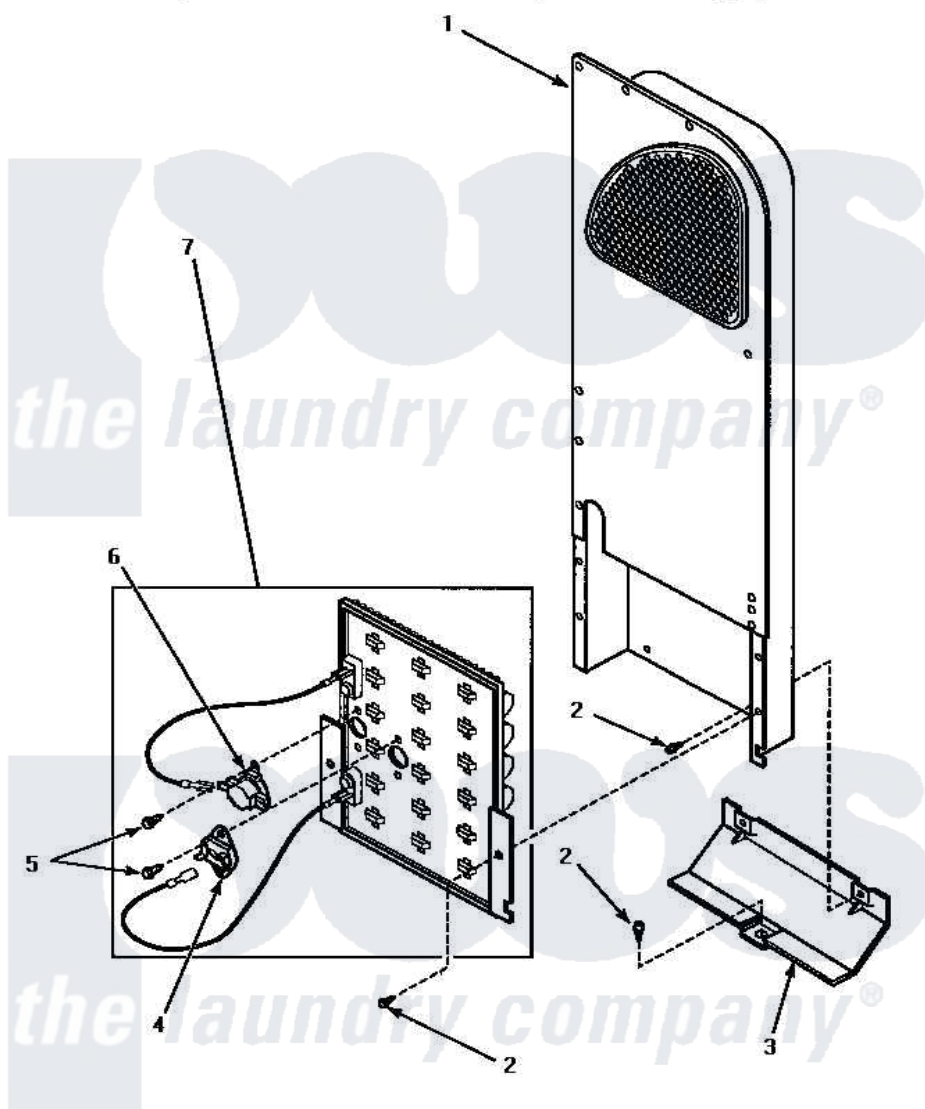

**Amana LEM427L (BOM: P1178403W L) 06 - HEATER BOX ASSY  
(ORIGINAL)**

**HEATER BOX ASSEMBLY ORIGINALLY ON DRYER  
(Electric Model Dryers)**

Amana [Residential Amana LEM427L \(BOM: P1178403W L\) Dryer Parts](#) Parts Diagram 06 - HEATER BOX ASSY  
(ORIGINAL)

[Click on the part number to view part](#)

| Item | Original Part Number  | Replaced By               | Status        | Part Description             |
|------|-----------------------|---------------------------|---------------|------------------------------|
| 1    | Y00000000             |                           | Not Available | SEE NOTE HEATER BOX ASSEMBLY |
| 2    | 501668                | <a href="#">503688</a>    |               | Screw, 10B-16 X .34 I        |
| 3    | 60952                 |                           | Not Available | SHIELD,HEAT DUCT             |
| 4    | 62600                 | <a href="#">40113801</a>  |               | Fuse, Thermal                |
| 5    | 23222                 | <a href="#">3177991</a>   |               | Screw                        |
| 6    | Y62641                | <a href="#">W10116735</a> |               | Thermistor-Fix               |
| 7    | <a href="#">61928</a> |                           |               | Heater Assembly 208V         |
| "    | <a href="#">61927</a> |                           |               | Heater Assembly              |