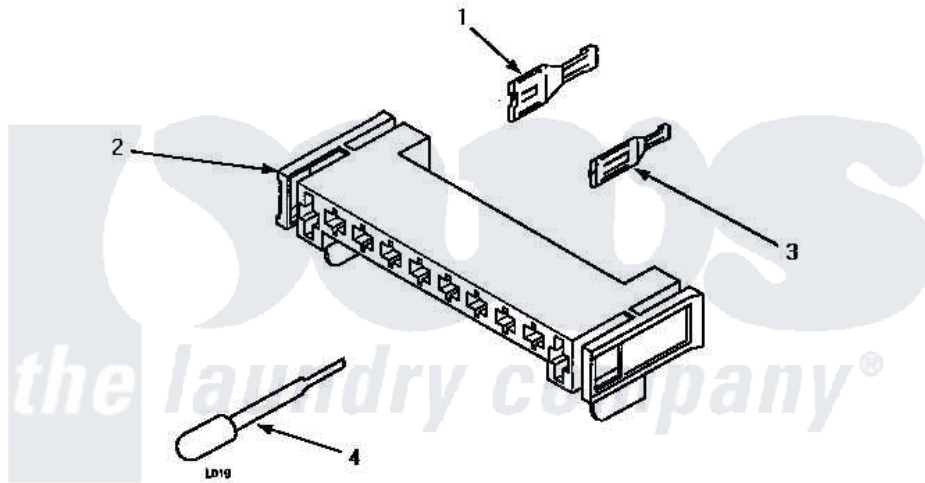

**Amana LEM427L (BOM: P1178403W L) 11 - MTR CONN BLOCK/TERM & EXTRACTOR TOOL**

**MOTOR CONNECTION BLOCK, TERMINALS AND TERMINAL EXTRACTOR TOOLS**

Amana [Residential Amana LEM427L \(BOM: P1178403W L\) Dryer Parts](#) Parts Diagram 11 - MTR CONN BLOCK/TERM & EXTRACTOR TOOL

[Click on the part number to view part](#)

Item	Original Part Number	Replaced By	Status	Part Description
1	00255		Not Available	(1/4 INCH-FOR (1) 12 GAUGE WIR
"	<a href="#">Y00256</a>			Spade Terminal Or
2	<a href="#">500338</a>			Housing-10 Position
3	<a href="#">Y00188</a>			Molex Terminal
4	<a href="#">283P4</a>			Terminal Extractor Tool
5	<a href="#">190P4</a>			Terminal Extractor Tool