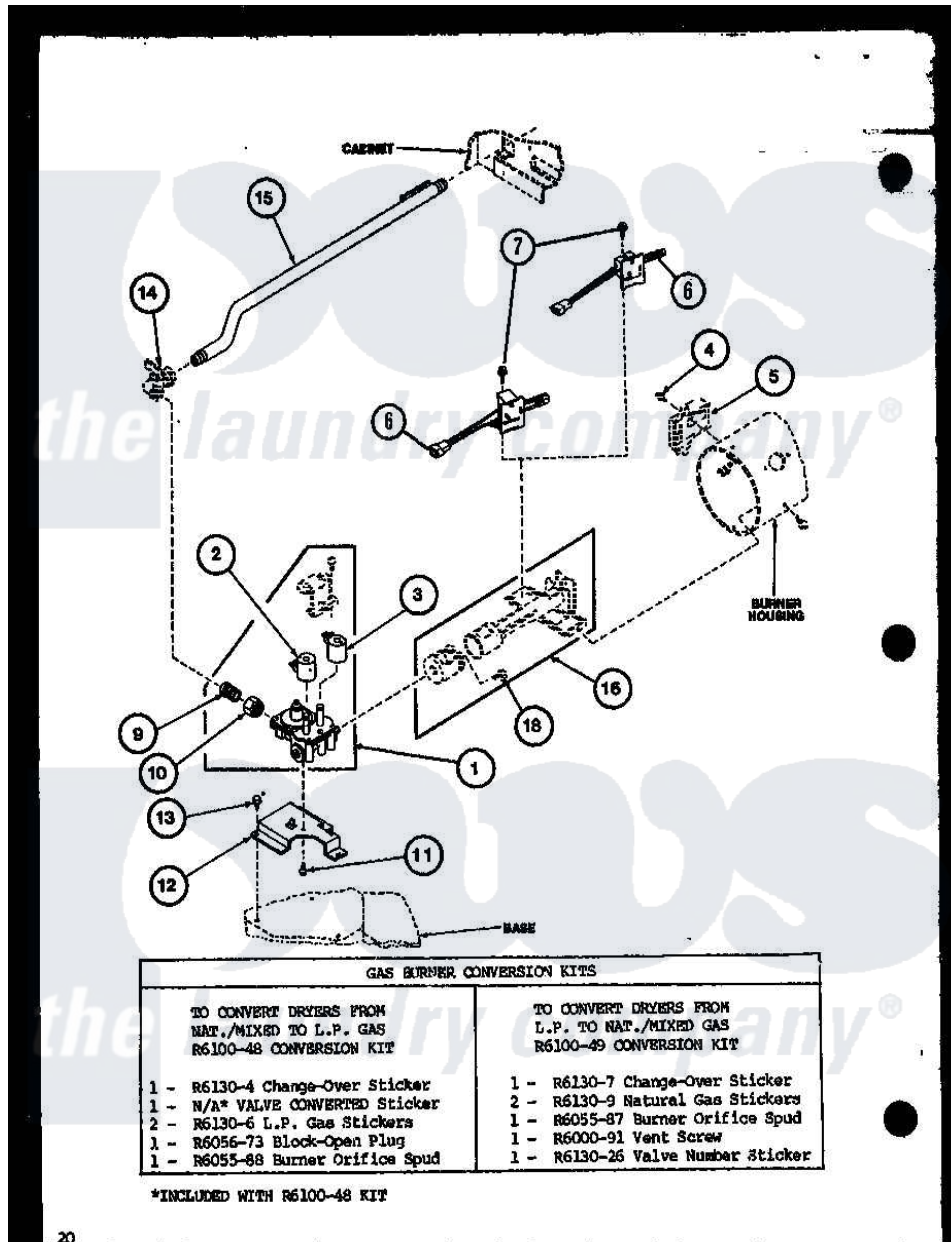

Amana LG2401 (BOM: P7762205W W) 03 - GAS BURNER CONVERSION KITS

Amana Residential Amana LG2401 (BOM: P7762205W W) Dryer Parts Parts Diagram 03 - GAS BURNER CONVERSION KITS

Click on the part number to view part

Item	Original Part Number	Replaced By	Status	Part Description
1	R0606002	58804		Assembly, Valve-Gas-Single-
2	R0610003	306106		Coil, Holding And Booster--W
3	R0610050	694540		Coil, 60 Hz
4	R0600033	489464		Screw
5	R0611503	338906		Radiant, Sensor
6	R0610056	37001308		Ignitor
7	R0600047		Not Available	SCREW
9	R0606526		Not Available	NIPPLE
10	R0601034	40016301		Nut, Lock
11	R0600045	3370225		Screw
12	R0605566		Not Available	MTG BRKT
13	R0600014	27001200		Screw
14	R0606004	510205		Valve-Elbo
15	R0610051	58911		Assembly, Lead-In Pipe
16	R0610023	37001304		Burner Ign