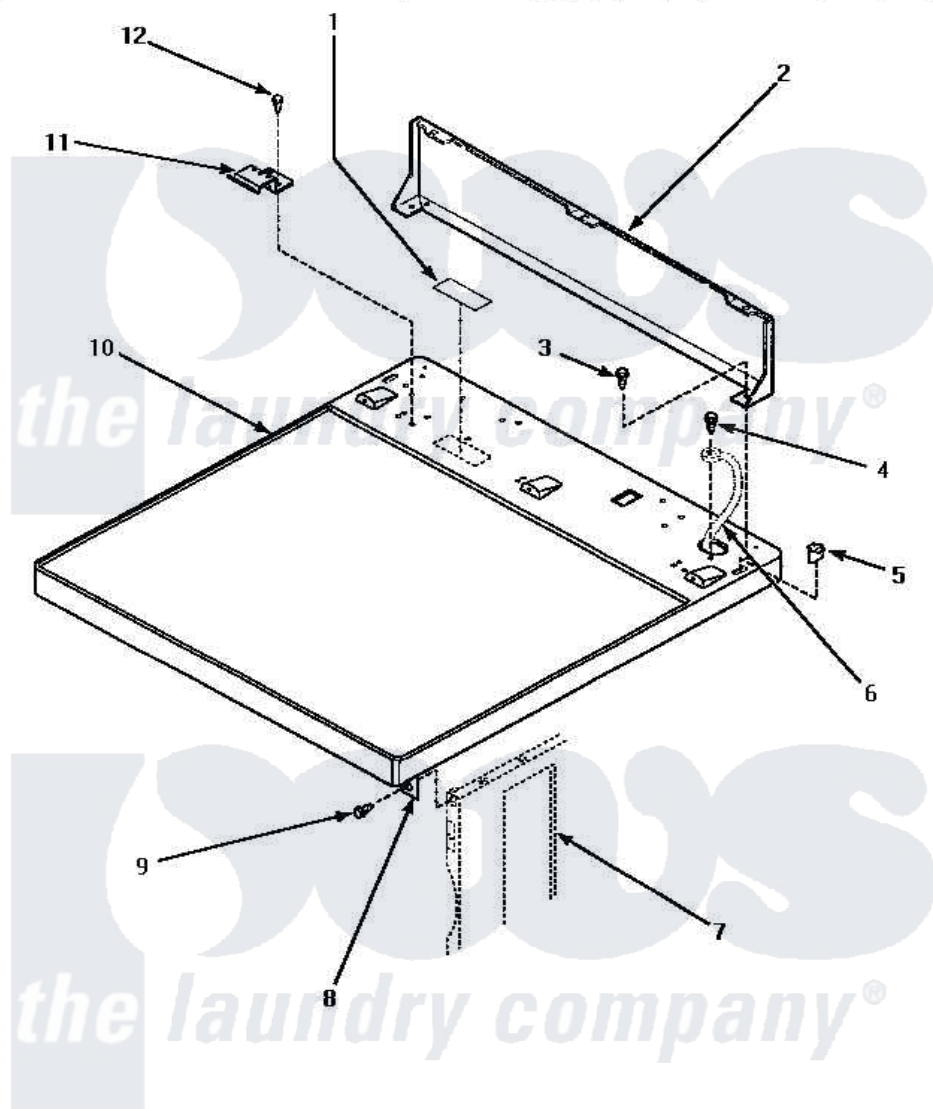

Amana LG4309W (BOM: P1163503W W) 02 - CABINET TOP & CONTROL HOOD REAR PANEL

CABINET TOP AND CONTROL HOOD REAR PANEL

Amana [Residential Amana LG4309W \(BOM: P1163503W W\) Dryer Parts](#) Parts Diagram 02 - CABINET TOP & CONTROL HOOD REAR PANEL
 Click on the part number to view part

Item	Original Part Number	Replaced By	Status	Part Description
1	24903		Not Available	STICKER,DISCONNECT POW
2	500343		Not Available	PANEL,BACK(HOME HOOD)
3	501086	90767		Screw, 8A X 3/8 HeX Washer Head Tapping
4	20530			Screw, 10-24 x 3/8 Hex
5	501242		Not Available	CLIP,TUBULAR INSERT
6	Y00000000		Not Available	SEE NOTE GROUND WIRE FROM REAR BULKHEAD, GREEN
7	Y00000000		Not Available	SEE NOTE CABINET
8	500084	40130801		Bracket, Top Mount
9	33562	27001200		Screw
10	500085WP	37001027		Panel, Top
"	500085LP	510029LP		Kit Top Panel W/Hdwdomestic
11	501241	Y503876		Clip, Hold Down