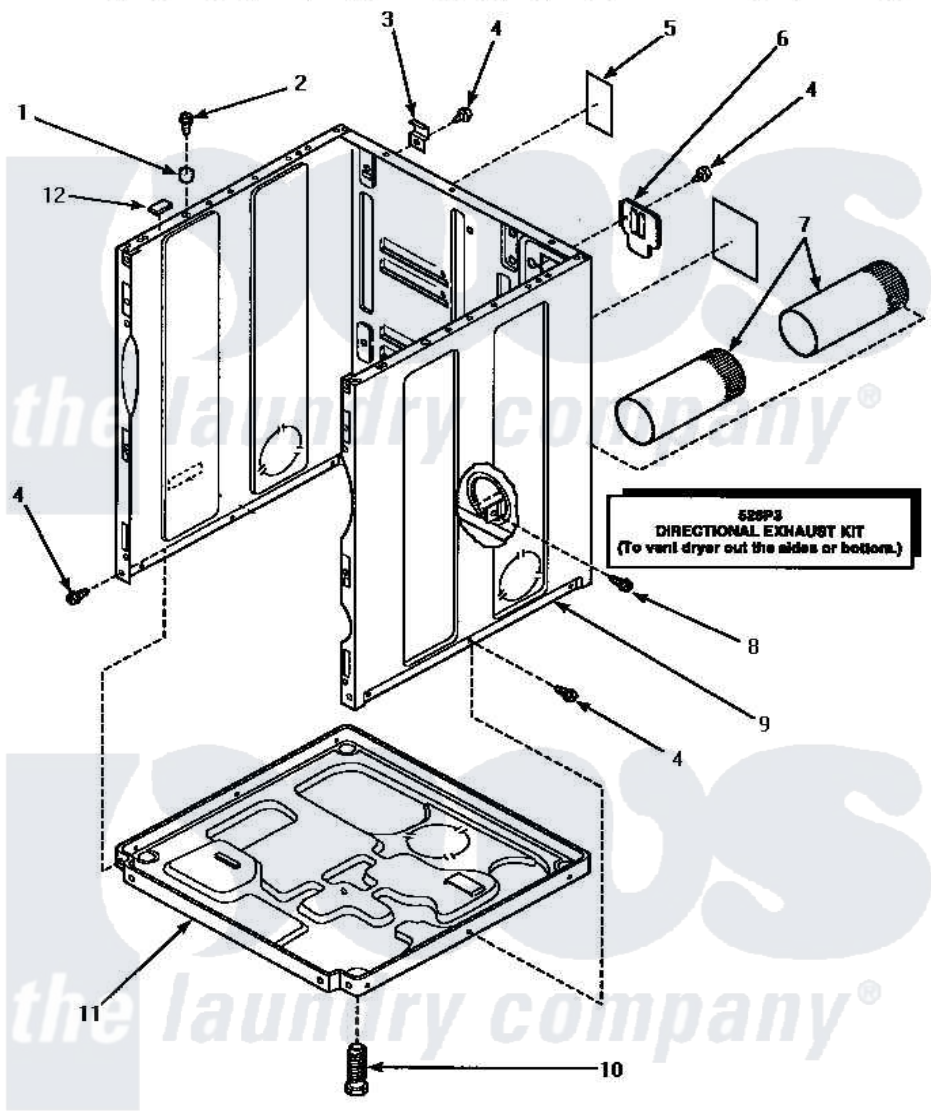

Amana LG4309W (BOM: P1163503W W) 03 - CABINET, EXHAUST DUCT & BASE

CABINET, EXHAUST DUCT AND BASE

Amana [Residential Amana LG4309W \(BOM: P1163503W W\) Dryer Parts](#) Parts Diagram 03 - CABINET, EXHAUST DUCT & BASE

[Click on the part number to view part](#)

Item	Original Part Number	Replaced By	Status	Part Description
1	56079	505187		Locator, Panel
2	32671	Y014874		Screw, Idler Arm And Sleeve
3	500003			Hinge, Top
4	33562	27001200		Screw
5	500670		Not Available	STICKER NG OR MIXED GA
6	500114	510903		Plate Access Panel
7	500064	505518		Duct, Exhaust
8	501668	503688		Screw, 10B-16 X .34 I
9	500001WP	37001284		Cabinet As Pack
"	500001HP		Not Available	ASSY, CABINET
"	500001LP	727P3L		Kit Dryer Panels
10	Y500101			Leg, Leveling
11	500070			Base, Dryer
12	Y56128			Pad, Bumper
NI	528P3			Directional Exhaust Kit