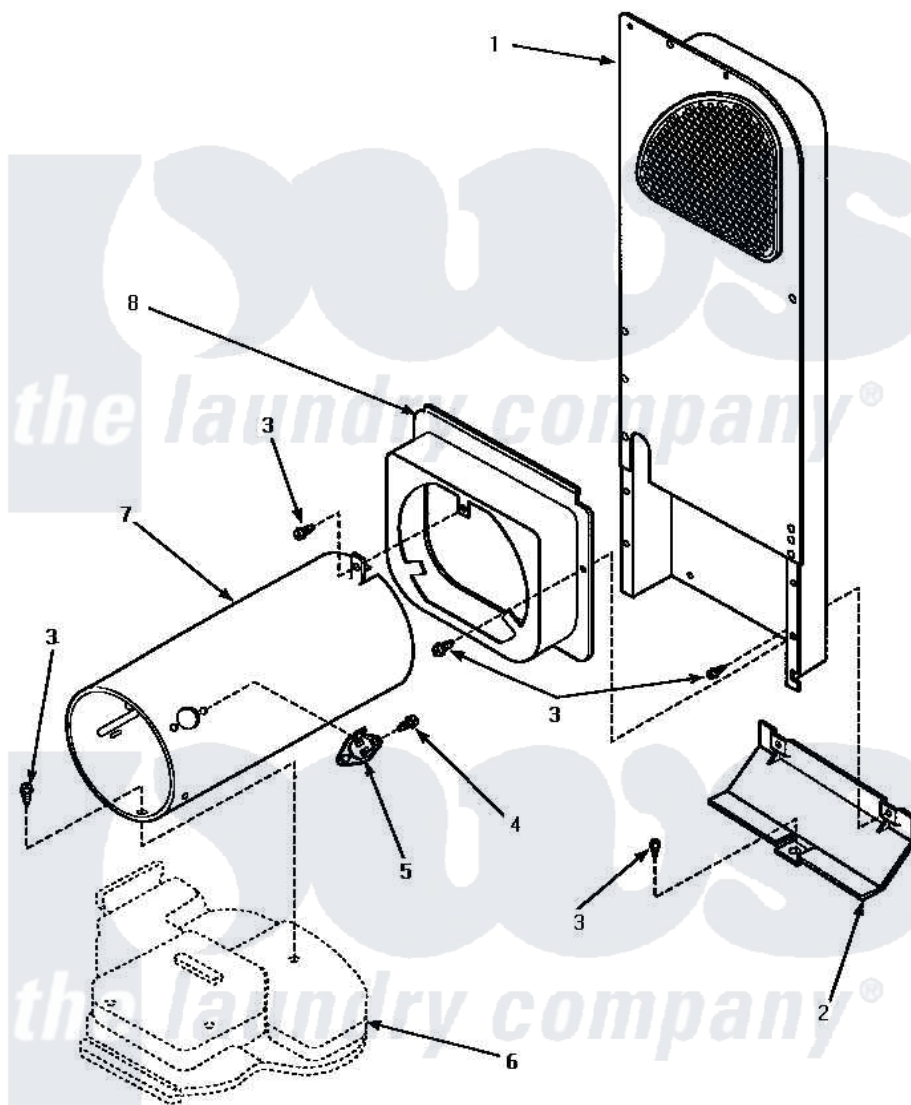

**Amana LG4309W (BOM: P1163503W W) 07 - HEATER BOX ASSY  
(ORIGINAL)**

**HEATER BOX ASSEMBLY ORIGINALLY ON DRYER  
(Gas Model Dryers)**

Amana [Residential Amana LG4309W \(BOM: P1163503W W\) Dryer Parts](#) Parts Diagram 07 - HEATER BOX ASSY  
(ORIGINAL)

[Click on the part number to view part](#)

Item	Original Part Number	Replaced By	Status	Part Description
1	Y00000000		Not Available	SEE NOTE HEATER BOX ASSEMBLY
2	60952		Not Available	SHIELD,HEAT DUCT
3	501668	<a href="#">503688</a>		Screw, 10B-16 X .34 I
4	51782		Not Available	SCREW, 6B-20X5/16
5	<a href="#">Y61886</a>			Thermostat, Limit-Blk
6	Y00000000		Not Available	SEE NOTE BASE
7	61974		Not Available	BURNER HOUSING
8	500122	<a href="#">510101</a>		Shroud Heat Duct