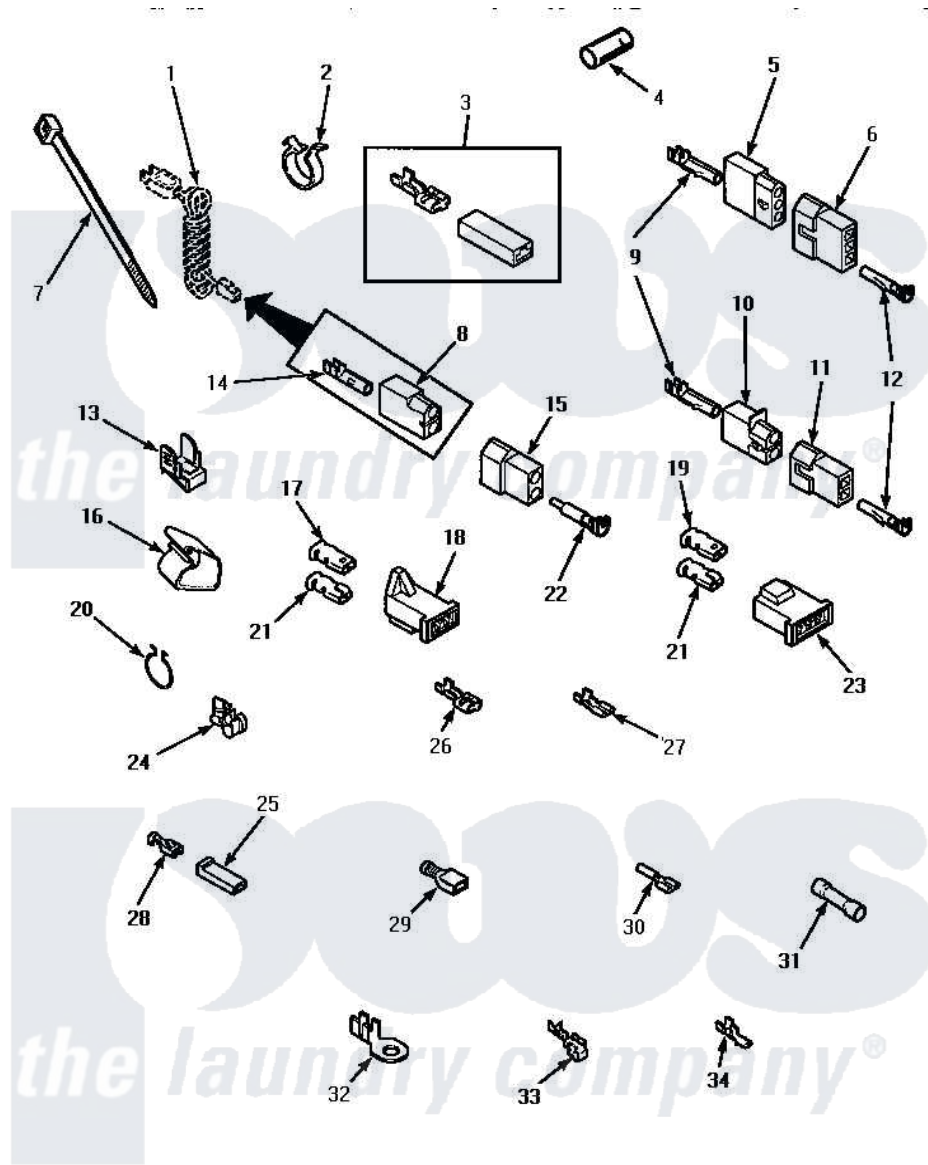

Amana LG4309W (BOM: P1163503W W) 14 - TERMINALS

TERMINALS

Amana Residential Amana LG4309W (BOM: P1163503W W) Dryer Parts Parts Diagram 14 - TERMINALS
 Click on the part number to view part

Item	Original Part Number	Replaced By	Status	Part Description
1	Y00000000		Not Available	SEE NOTE POWER CORD
2	61510	504034		Clip, Wire
3	Y00237			Terminal-Female 1/4 ((1) 12 GAUGE Wire Or(2) 18 GA
4	Y21365	503670		Sleeve Insulator
5	23039	697780		Receptacle,
6	23040			Plug-3 Circuit
7	55881	M0321209		Tie-Electrical
8	56265			Receptacle, 2 Circuit
9	Y00117	5011-XX		093 Female Socket
10	56451			Receptacle, 2 Circuit
11	56448			Terminal Block Plug
12	Y00116			Terminal, Pin-Male
13	Y00161	B5733302		Clip, Ground
14	00130			Terminal, Pin-1/8 Femal
15	56266			Plug
16	35521		Not Available	CLIP,HARNESS HOLDER

17	Y00189		Terminal, Spade
18	58799		Connector-2 Circuit
19	Y00189		Terminal, Spade
20	51291		Clip, Wire
21	Y00190		Connector-Receptacle
22	Y00127		Terminal, Pin-1/8 Male
23	58800	Not Available	CONNECTOR-3 CIRCUIT (3 CIRCUIT CONNECTOR)
24	21903	211881	Grommet, Cord Part Not Used-Gas Models Only
25	90789		Connector
26	Y00119	Not Available	SPADE TERMINAL(18 GAUGE) (1/4 INCH-(1) 18 GAUGE WIRE)
"	Y00121	Not Available	SPADE TERMINAL(12 GAUGE) (1/4 INCH-(2) 18 GAUGE WIRES O
"	Y00245	M0320576	Terminal
27	00156	00156SRE	65br30/FI
"	Y00209		Spade Terminal (18 Gauge) (3/16 Inch-(2) 18 Gauge Wires-
"	Y00124		Spade Terminal (18 Gauge) (3/16 Inch-(1) 18 Gauge Wire-
28	Y00115		Lock In Spade Terminal (18 Gaug (1/4 Inch-(1) 18 Gauge Wire)
"	00122	Not Available	(1/4 INCH-(2) 18 GAUGE WIRES O
29	Y00165		Insulated Spade Terminal
"	Y00163	285432	Terminal
30	Y00214	Not Available	BARREL INSULATED SPADE(18 GAUG (1/4 INCH-18 GAUGE WIRE)
"	Y00215		Barrel Insulated Spade
31	30865		Butt Splice Connector
32	Y00111		Ring Terminal No.10 No.10 18 Gauge Wires Or
"	00110		No.10 18 Gauge Wire
33	Y00114		Spade Terminal
34	Y00139	Y00138	Male Tab Terminal 18 Gauge Wire)
"	Y00138		Male Tab Terminal 18 Gauge Wire)