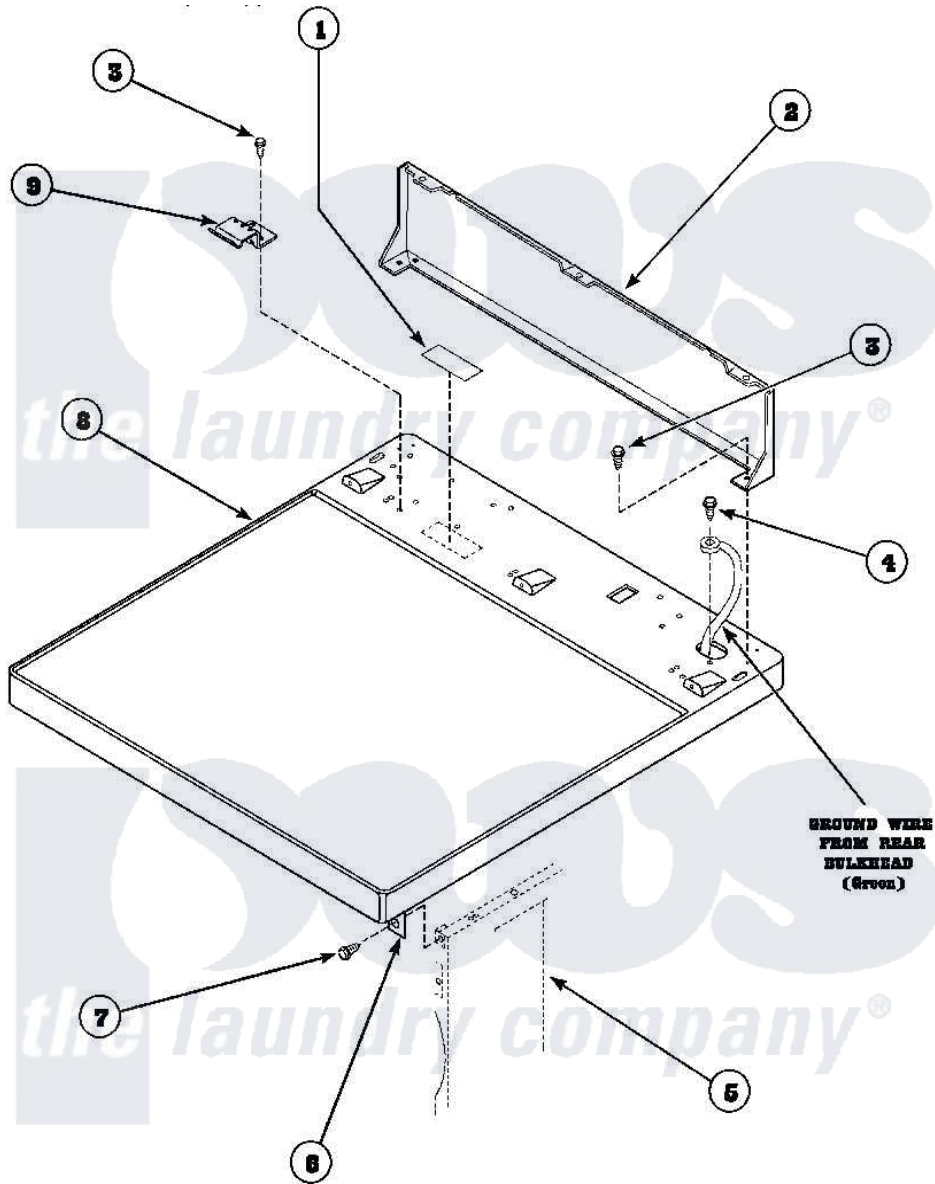

**Amana LG8163LM (BOM: PLG8163LM) 01 - CABINET TOP AND CONTROL HOOD REAR PANEL**

Amana Residential Amana LG8163LM (BOM: PLG8163LM) Dryer Parts Parts Diagram 01 - CABINET TOP AND CONTROL HOOD REAR PANEL  
 Click on the part number to view part

Item	Original Part Number	Replaced By	Status	Part Description
1	24903		Not Available	STICKER,DISCONNECT POW
2	500343		Not Available	PANEL,BACK(HOME HOOD)
3	501086	<a href="#">90767</a>		Screw, 8A X 3/8 HeX Washer Head Tapping
4	<a href="#">20530</a>			Screw, 10-24 x 3/8 Hex
5	500001P		Not Available	(ADD LETTER BEFORE "P" IN PART
6	500084	<a href="#">40130801</a>		Bracket, Top Mount
7	33562	<a href="#">27001200</a>		Screw
8	500085P		Not Available	(ADD LETTER L-L, W-W TO PART N
9	501241	<a href="#">Y503876</a>		Clip, Hold Down