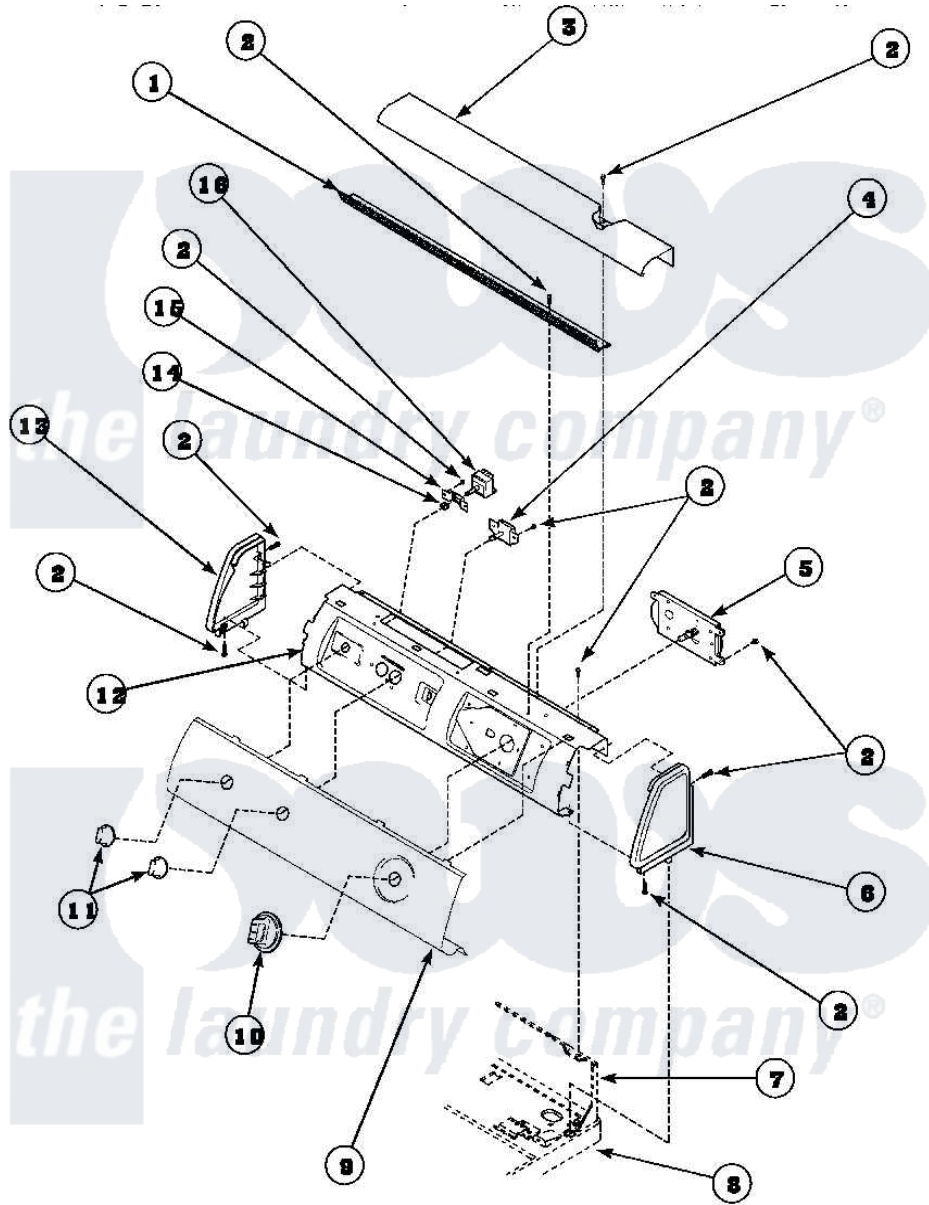

Amana LG8163LM (BOM: PLG8163LM) 05 - GRAPHIC PANEL, CONTROL HOOD AND CONTROLS

Amana Residential Amana LG8163LM (BOM: PLG8163LM) Dryer Parts Parts Diagram 05 - GRAPHIC PANEL, CONTROL HOOD AND CONTROLS
 Click on the part number to view part

Item	Original Part Number	Replaced By	Status	Part Description
2	501086	90767		Screw, 8A X 3/8 HeX Washer Head Tapping
3	500303		Not Available	COVER, TOP
4	500823			Signal, Rotary
5	502967	502967P		Timer 5 Cycle Package
6	34817		Not Available	END CAP(RIGHT)
7	500343		Not Available	PANEL,BACK(HOME HOOD)
8	500085P		Not Available	(ADD LETTER L-L, W-W TO PART N
10	502220		Not Available	KNOB, TIMER
11	36701		Not Available	KNOB, TEMP
12	500300		Not Available	BRACKET,CONTROL SUPPORT-MECH
13	34818		Not Available	END CAP(LEFT)