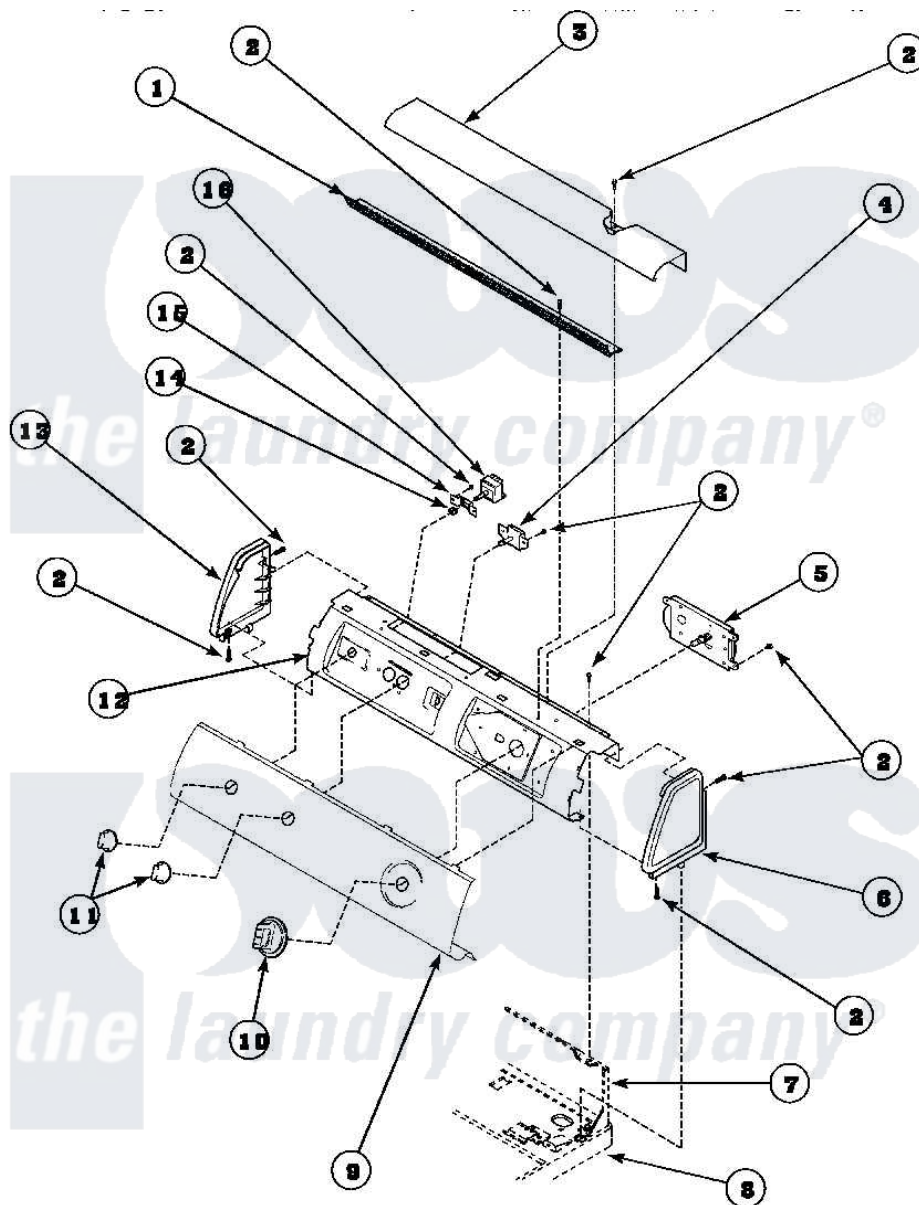

# Amana LG8163LM (BOM: PLG8163LM) 06 - GRAPHIC PANEL, CONTROL HOOD AND CONTROLS

Amana Residential Amana LG8163LM (BOM: PLG8163LM) Dryer Parts Parts Diagram 06 - GRAPHIC PANEL, CONTROL HOOD AND CONTROLS  
 Click on the part number to view part

Item	Original Part Number	Replaced By	Status	Part Description
2	501086	<a href="#">90767</a>		Screw, 8A X 3/8 HeX Washer Head Tapping
3	500303		Not Available	COVER, TOP
4	<a href="#">500823</a>			Signal, Rotary
5	502967	<a href="#">502967P</a>		Timer 5 Cycle Package
6	34817		Not Available	END CAP(RIGHT)
7	500343		Not Available	PANEL,BACK(HOME HOOD)
8	500085P		Not Available	(ADD LETTER L-L, W-W TO PART N
10	502220		Not Available	KNOB, TIMER
11	36701		Not Available	KNOB, TEMP
12	500300		Not Available	BRACKET,CONTROL SUPPORT-MECH
13	34818		Not Available	END CAP(LEFT)