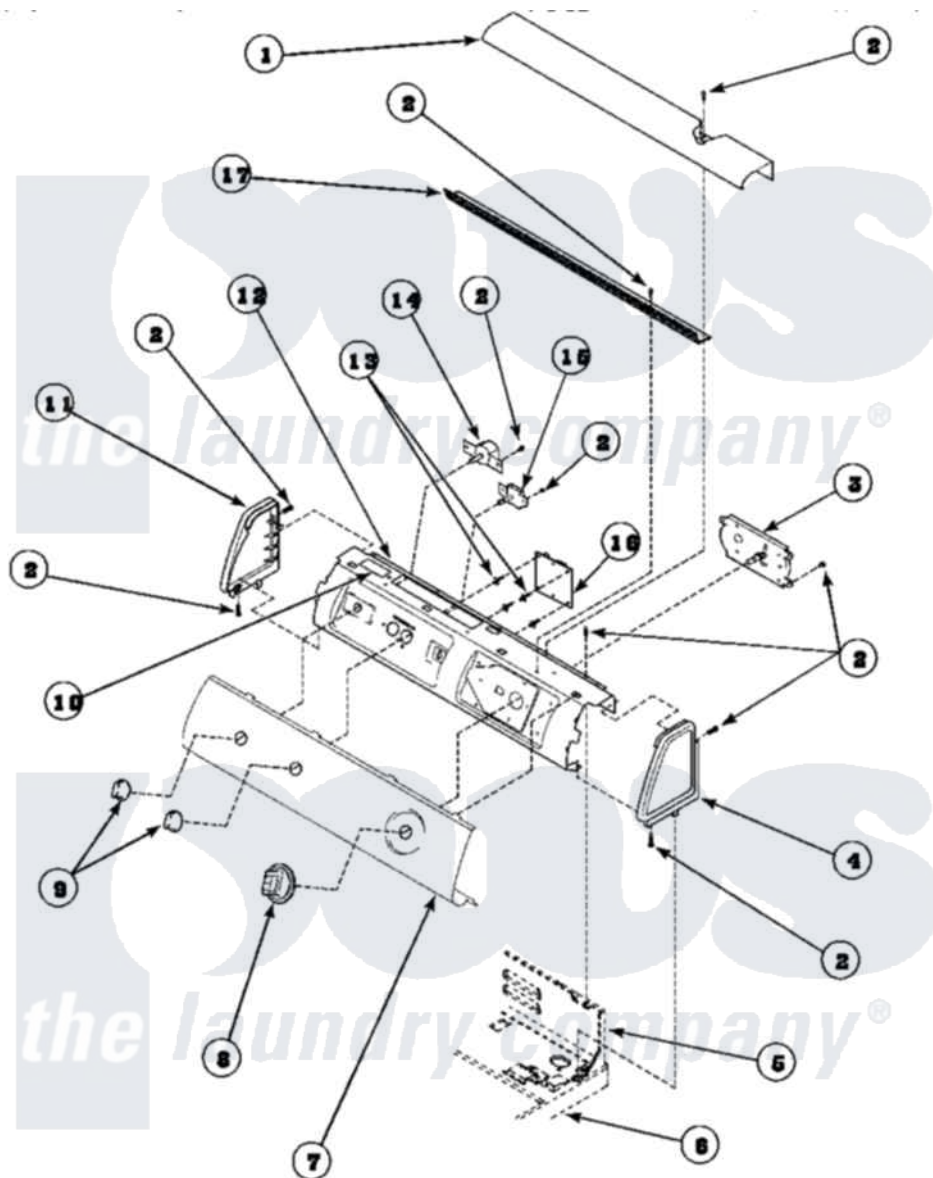

Amana LG8163LM (BOM: PLG8163LM) 07 - GRAPHIC PANEL, CONTROL HOOD AND CONTROLS

Amana Residential Amana LG8163LM (BOM: PLG8163LM) Dryer Parts Parts Diagram 07 - GRAPHIC PANEL, CONTROL HOOD AND CONTROLS
 Click on the part number to view part

Item	Original Part Number	Replaced By	Status	Part Description
1	500303		Not Available	COVER, TOP
2	501086	90767		Screw, 8A X 3/8 HeX Washer Head Tapping
3	502967	502967P		Timer 5 Cycle Package
4	34817		Not Available	END CAP(RIGHT)
5	500343		Not Available	PANEL,BACK(HOME HOOD)
6	500085P		Not Available	(ADD LETTER L-L, W-W TO PART N
8	502220		Not Available	KNOB, TIMER
9	36701		Not Available	KNOB, TEMP
10	24903		Not Available	STICKER,DISCONNECT POW
11	34818		Not Available	END CAP(LEFT)
12	500300		Not Available	BRACKET,CONTROL SUPPORT-MECH
14	62173			Switch, Temperature Select