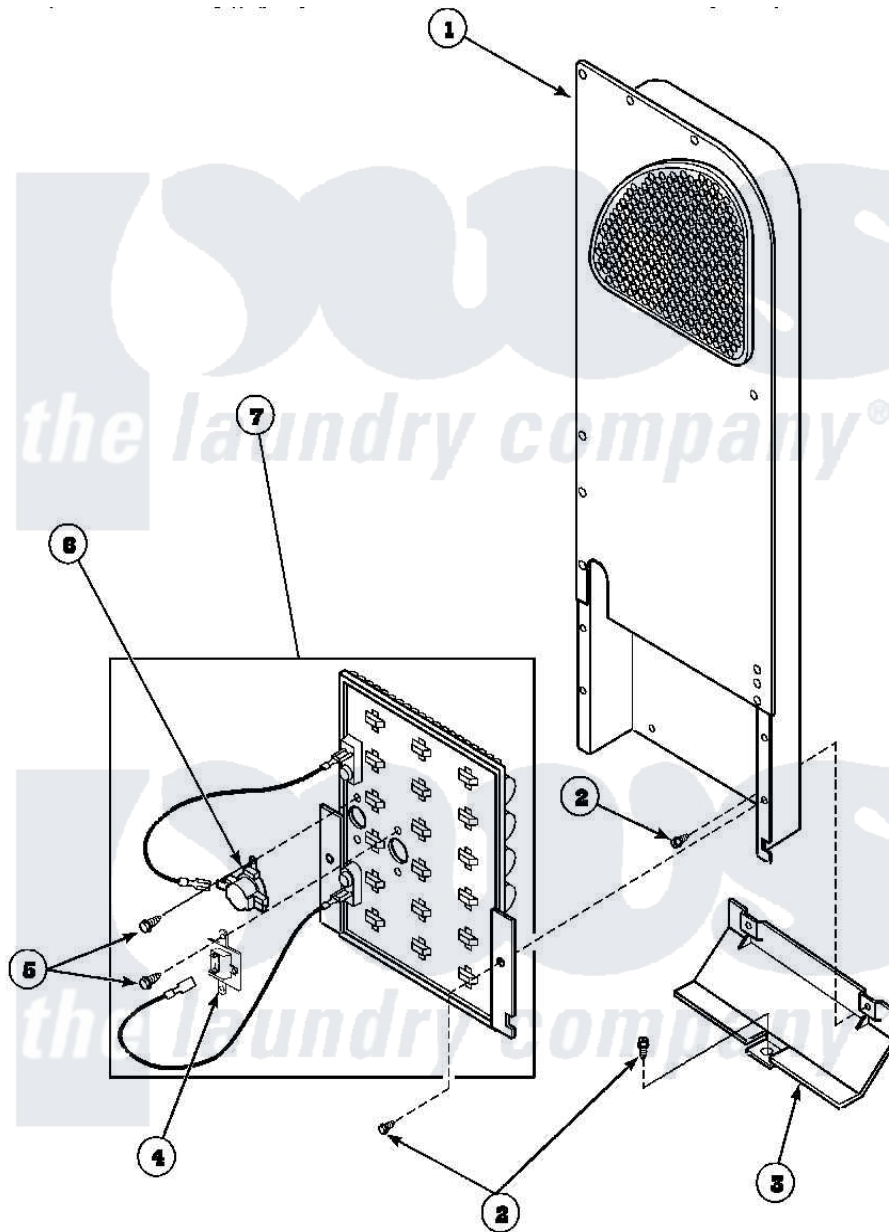

**Amana LG8163LM (BOM: PLG8163LM) 10 - HEATER BOX ASSY
ORIGINALLY ON ELEC DRYER**

Amana Residential Amana LG8163LM (BOM: PLG8163LM) Dryer Parts Parts Diagram 10 - HEATER BOX ASSY
ORIGINALLY ON ELEC DRYER
Click on the part number to view part

Item	Original Part Number	Replaced By	Status	Part Description
1	500179P	503605		Assembly, Heater Duct
2	501668	503688		Screw, 10B-16 X .34 I
3	60952		Not Available	SHIELD,HEAT DUCT
5	23222	3177991		Screw