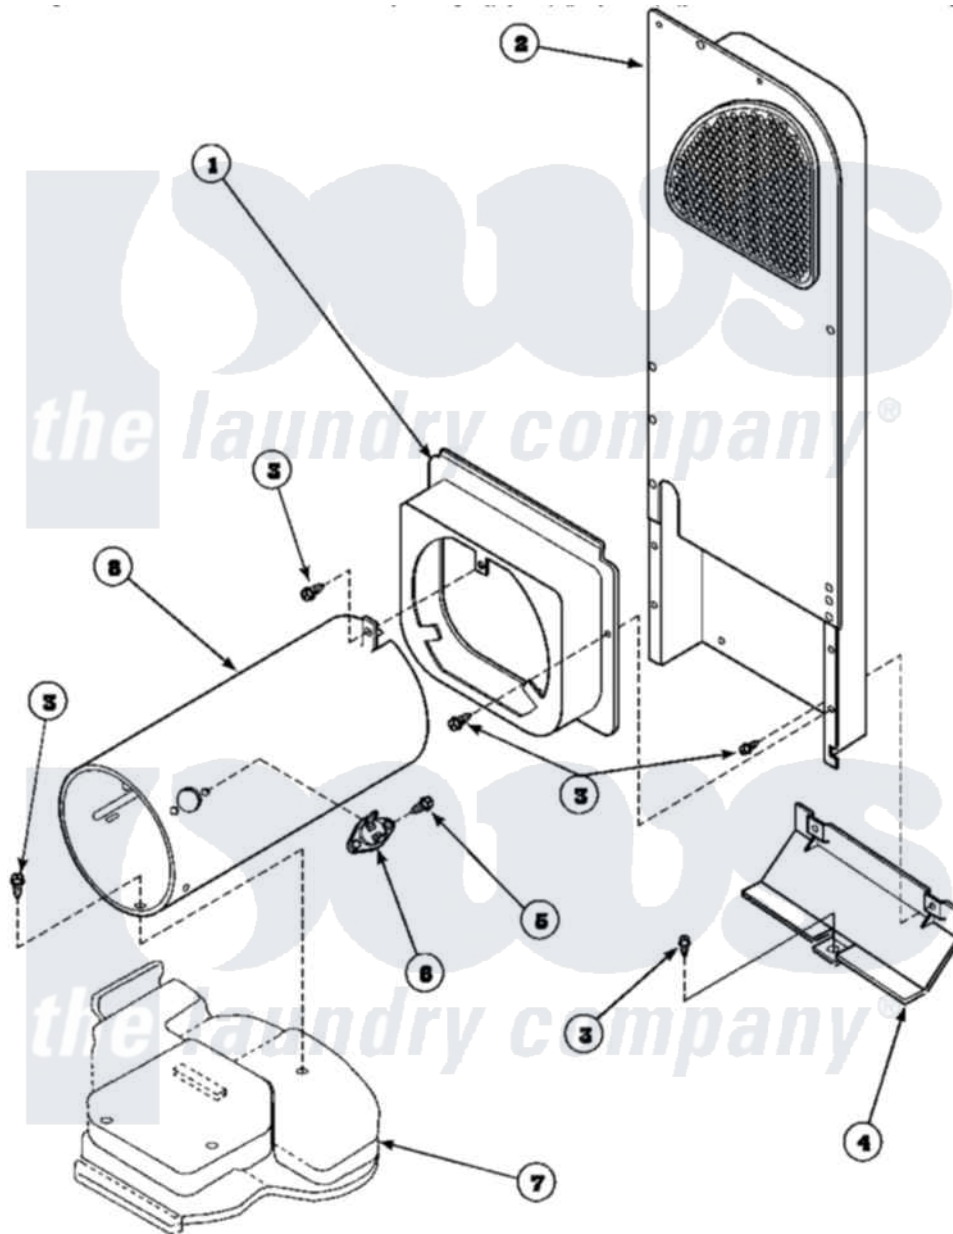

**Amana LG8163LM (BOM: PLG8163LM) 11 - HEATER BOX ASSY  
ORIGINALLY ON GAS DRYER**

Amana Residential Amana LG8163LM (BOM: PLG8163LM) Dryer Parts Parts Diagram 11 - HEATER BOX ASSY  
ORIGINALLY ON GAS DRYER  
Click on the part number to view part

Item	Original Part Number	Replaced By	Status	Part Description
1	500122	<a href="#">510101</a>		Shroud Heat Duct
2	500179P	<a href="#">503605</a>		Assembly, Heater Duct
3	501668	<a href="#">503688</a>		Screw, 10B-16 X .34 I
4	60952		Not Available	SHIELD,HEAT DUCT
5	51782		Not Available	SCREW, 6B-20X5/16
6	<a href="#">Y61886</a>			Thermostat, Limit-Blk
7	<a href="#">500070</a>			Base, Dryer
8	61974		Not Available	BURNER HOUSING