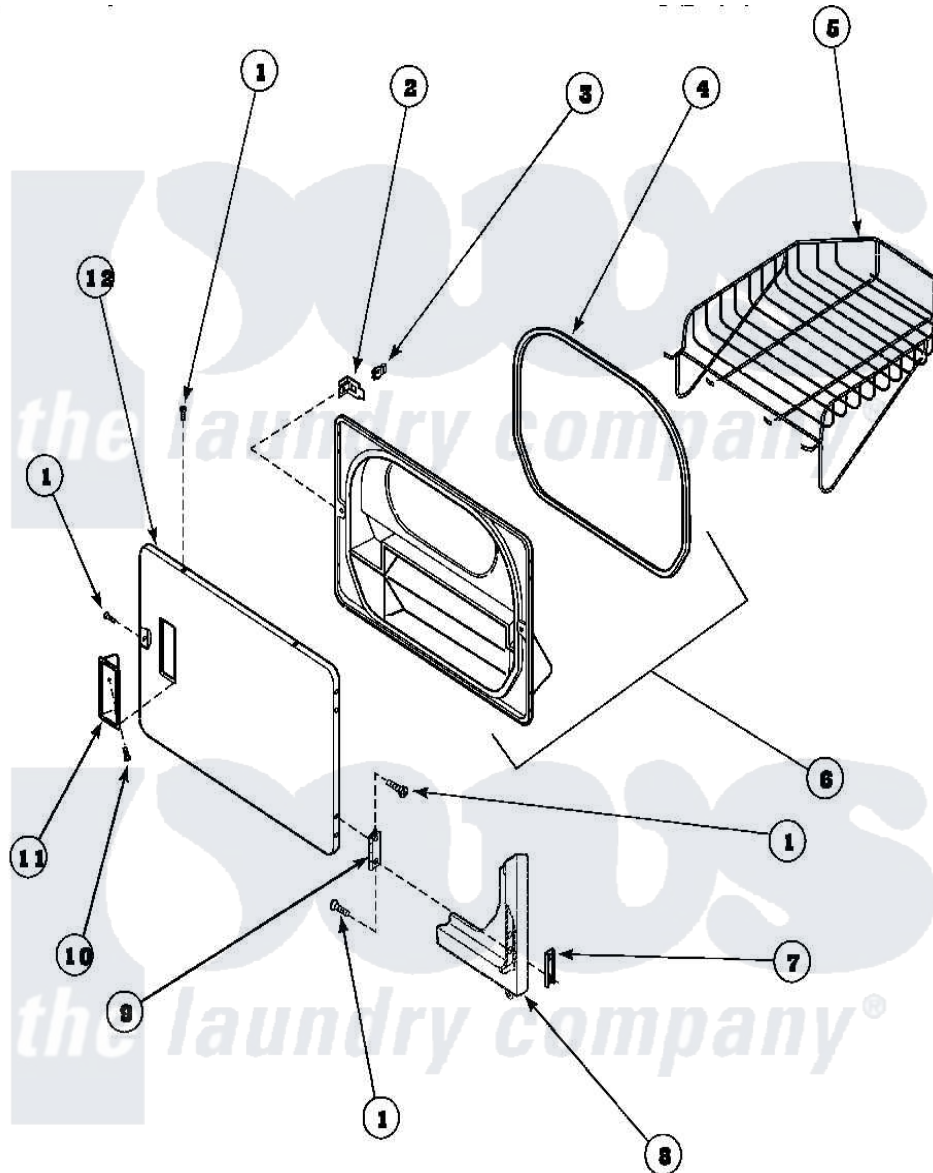

# Amana LG8163LM (BOM: PLG8163LM) 13 - LOADING DOOR WITH DRYING RACK

Amana Residential Amana LG8163LM (BOM: PLG8163LM) Dryer Parts Parts Diagram 13 - LOADING DOOR WITH DRYING RACK

Click on the part number to view part

Item	Original Part Number	Replaced By	Status	Part Description
1	<a href="#">500226</a>			Screw, 8b-16 x 5/8 Tap
2	500223	<a href="#">40116201</a>		Bracket, Door Strike
3	500039	<a href="#">510181</a>		Strike Doormetal
4	500200		Not Available	SEAL,DOOR
6	500199		Not Available	ASSY,LINER & SEAL
7	<a href="#">500236</a>			Clip, Door Hinge Mount
8	500033		Not Available	FRONT PANEL
9	500041	<a href="#">Y503676</a>		Hinge, Door And Top
10	500297	<a href="#">8281236</a>		Screw
11	500042		Not Available	DOOR PULL
12	<a href="#">500040</a>			Outer Door Panel
NI	500035		Not Available	COMPLETE LOADING DOOR ASSEMBLY