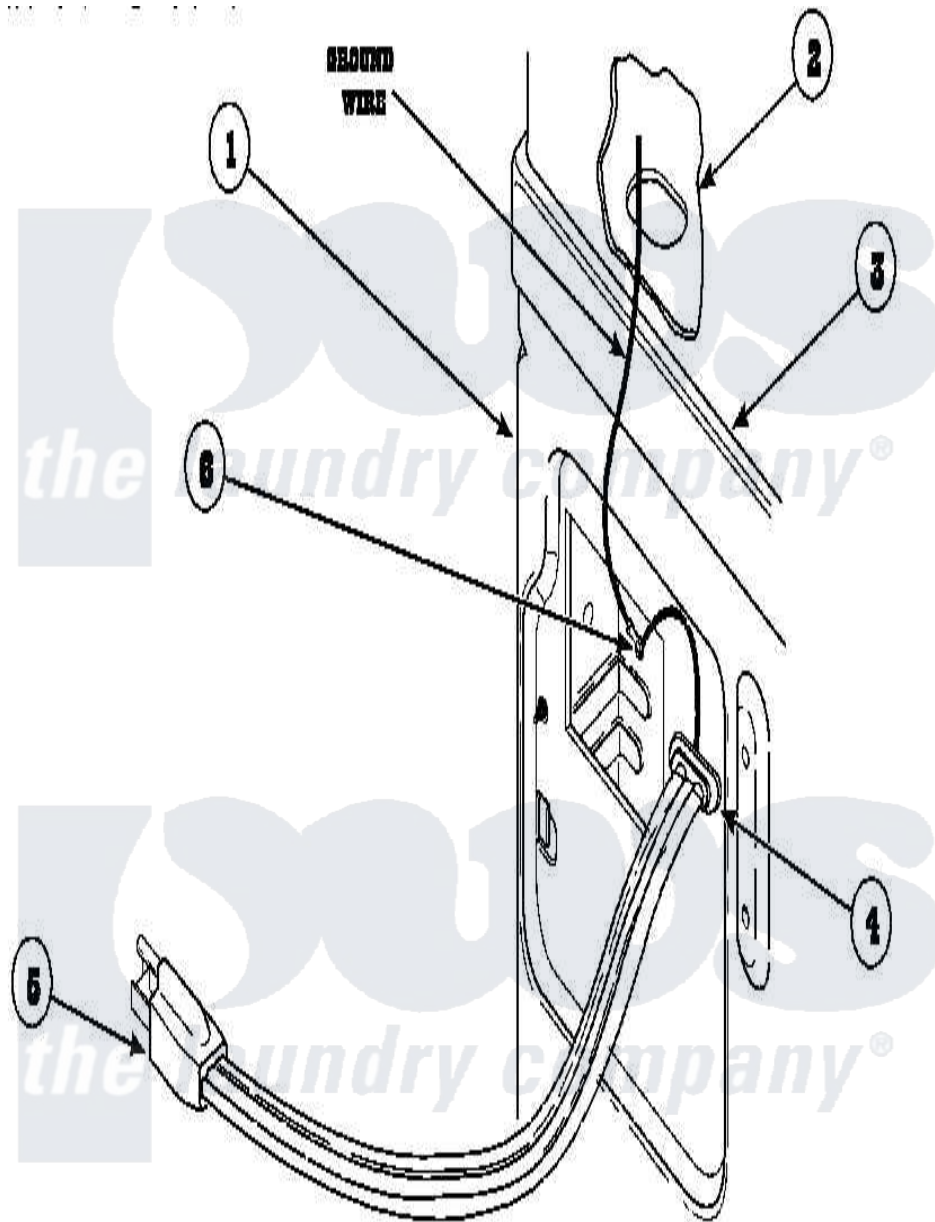

Amana LG8163LM (BOM: PLG8163LM) 19 - POWER CORDS

Amana Residential Amana LG8163LM (BOM: PLG8163LM) Dryer Parts Parts Diagram 19 - POWER CORDS
 Click on the part number to view part

Item	Original Part Number	Replaced By	Status	Part Description
1	500001P		Not Available	(ADD LETTER BEFORE "P" IN PART
2	500343		Not Available	PANEL, BACK(HOME HOOD)
3	500085P		Not Available	(ADD LETTER L-L, W-W TO PART N
4	21903	211881		Grommet, Cord Part Not Used- Gas Models Only
5	Y56222	27001142		Cord, Power
6	502120	489069		Xxscrew, 10-12 X 1/2
"	20530			Screw, 10-24 x 3/8 Hex