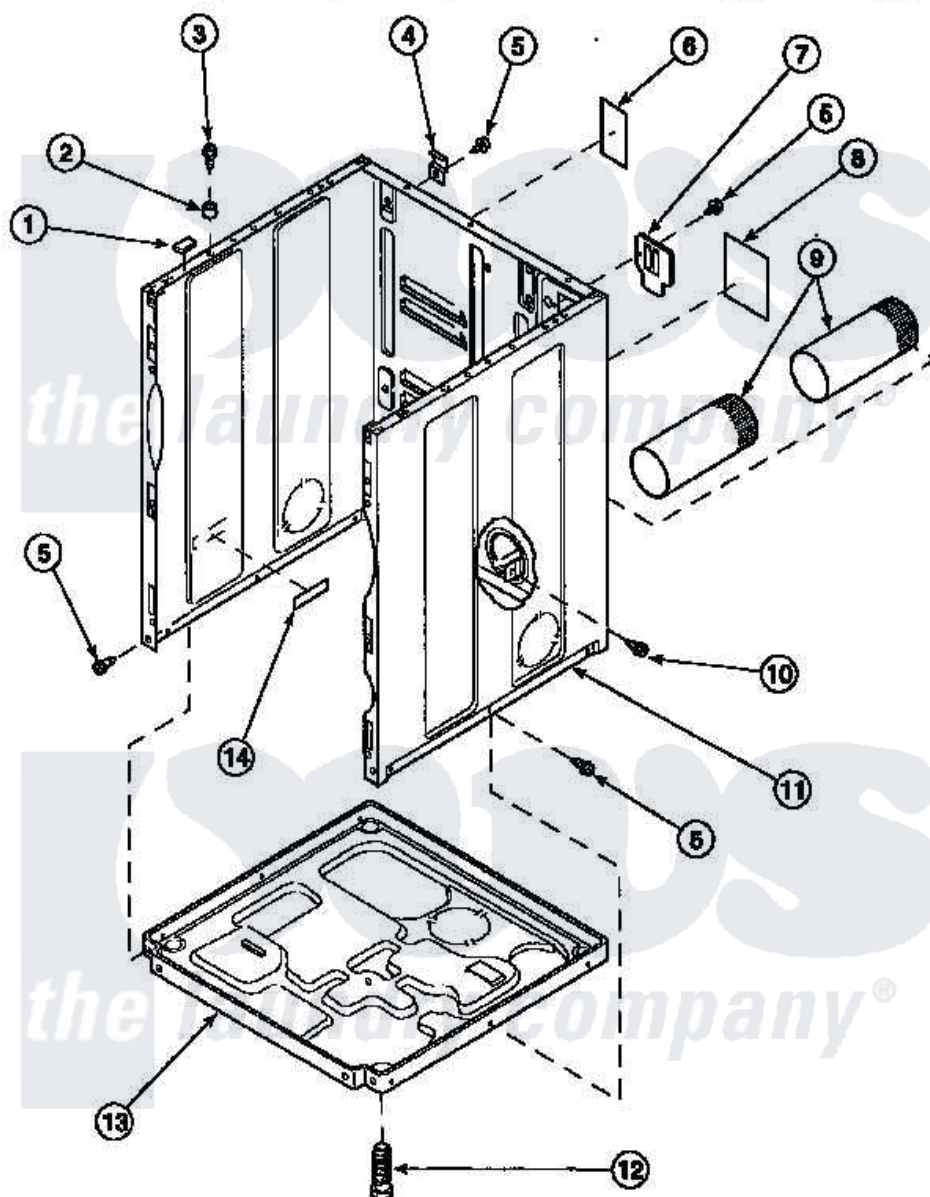

Amana LG9209W2 (BOM: PLG9209W2) 02 - CABINET, EXHAUST DUCT AND BASE

Amana Residential Amana LG9209W2 (BOM: PLG9209W2) Dryer Parts Parts Diagram 02 - CABINET, EXHAUST DUCT AND BASE

[Click on the part number to view part](#)

Item	Original Part Number	Replaced By	Status	Part Description
1	Y56128			Pad, Bumper
2	56079	505187		Locator, Panel
3	32671	Y014874		Screw, Idler Arm And Sleeve
4	500003			Hinge, Top
5	33562	27001200		Screw
6	500670		Not Available	STICKER NG OR MIXED GA
8	501289		Not Available	(ELECTRIC MODELS)
9	500064	505518		Duct, Exhaust
10	501668	503688		Screw, 10B-16 X .34 I
11	500001P		Not Available	(ADD LETTER BEFORE "P" IN PART
12	Y500101			Leg, Leveling
13	500070			Base, Dryer
NI	521P3			Kit, Flex Vent-Display
"	528P3			Directional Exhaust Kit