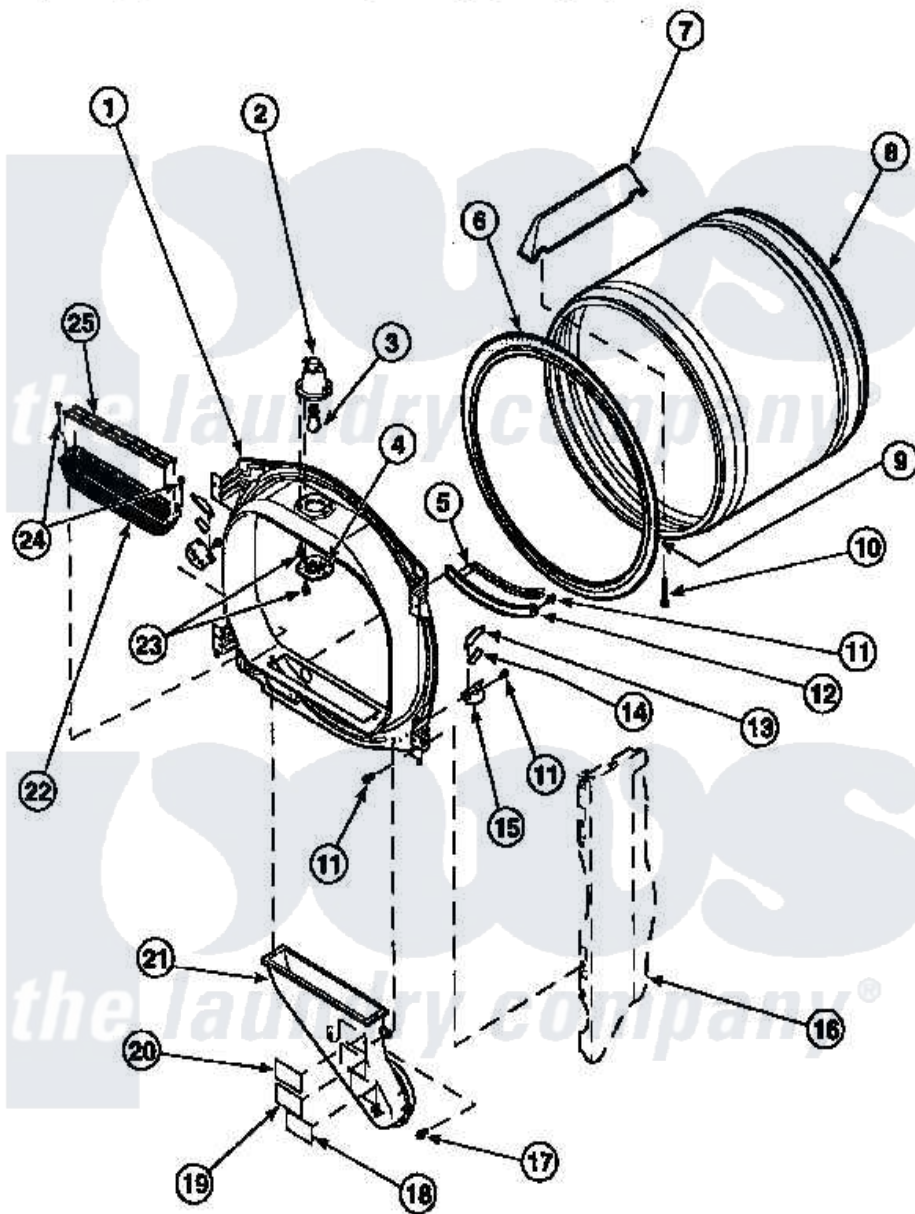

**Amana LG9209W2 (BOM: PLG9209W2) 03 - FR BLKHD, AIR DUCT, FELT SEAL & CYLINDER**

Amana Residential Amana LG9209W2 (BOM: PLG9209W2) Dryer Parts Parts Diagram 03 - FR BLKHD, AIR DUCT, FELT SEAL & CYLINDER

Click on the part number to view part

Item	Original Part Number	Replaced By	Status	Part Description
1	501556WP		Not Available	ASSY, BULK HEAD FRT COMP
2	500153		Not Available	CYLINDER LIGHT HOUSING
3	Y60954	<a href="#">67001316</a>		Bulb, Light
4	500094		Not Available	LENS,DRUM LIGHT
5	<a href="#">501247</a>			Sensor, Moisture
6	501801	<a href="#">37001132</a>		Seal, Cylinder
7	500022	<a href="#">510102</a>		Baffle- SH
8	500735P		Not Available	ASSY,CYLINDER-HOME
9	22506P	<a href="#">511637P</a>		Adh Dow 737 Clr 3 Oz Tube
10	<a href="#">Y62588</a>			Screw, 10BT-12 X 1 Tap
11	502120	<a href="#">489069</a>		Xxscrew, 10-12 X 1/2
12	501246		Not Available	MOUNTING,MOISTURE SENSOR
13	501553	<a href="#">37001298</a>		Glide- Dry

14	500121	<a href="#">510189</a>	Pad Felt
15	501554	<a href="#">12002090</a>	Bracket
16	500001P		Not Available (ADD LETTER BEFORE "P" IN PART)
17	Y31645	<a href="#">27001200</a>	Screw
18	56259		Not Available STICKER
19	500049		Not Available STICKER
21	502231		Not Available DUCT, HEAT
22	<a href="#">502140P</a>		Filter, Lint Kit
23	500248	<a href="#">M0211530</a>	Screw-SM No.8-18 X 3/8"
24	<a href="#">500226</a>		Screw, 8b-16 x 5/8 Tap
25	<a href="#">502092</a>		Cover, Lint Filter