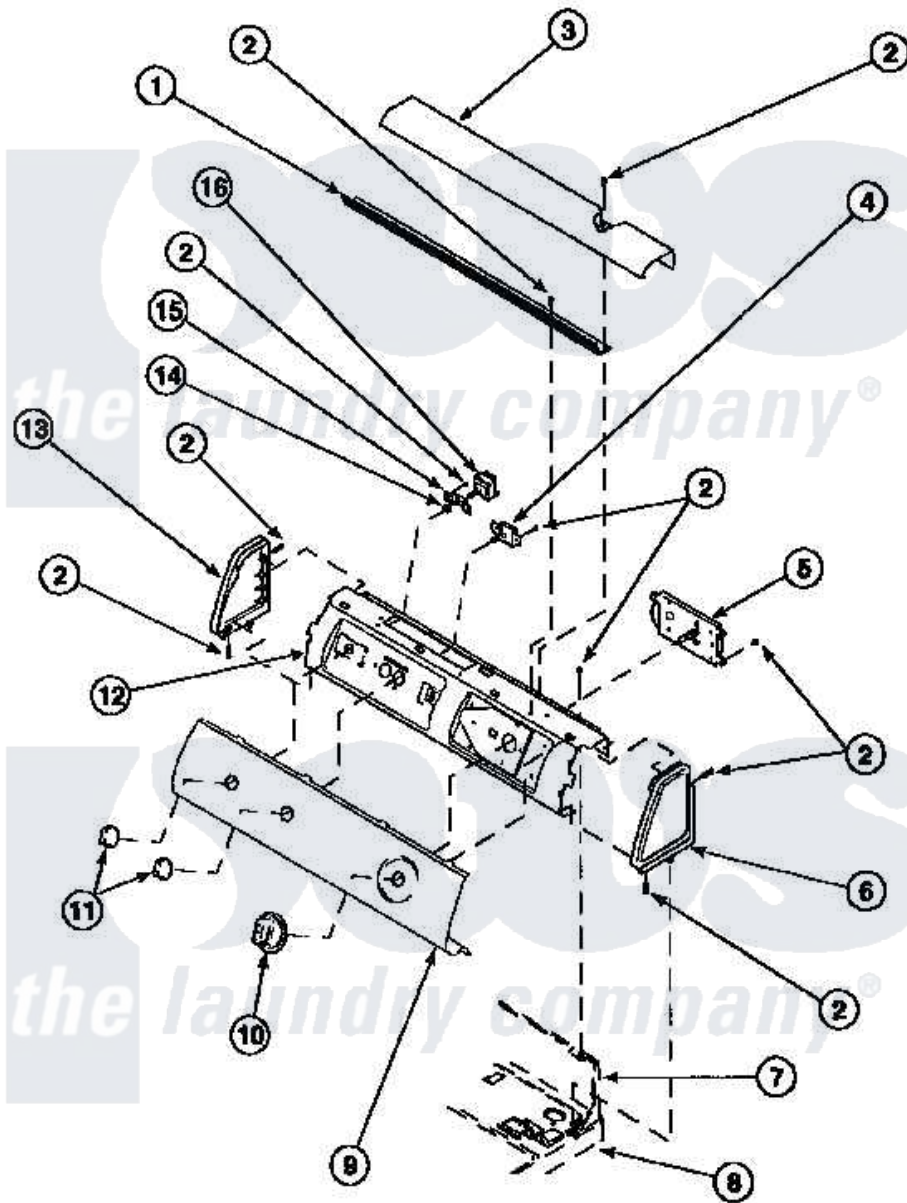

Amana LG9209W2 (BOM: PLG9209W2) 05 - GRAPHIC PANEL, CONTROL HOOD AND CONTROLS

Amana Residential Amana LG9209W2 (BOM: PLG9209W2) Dryer Parts Parts Diagram 05 - GRAPHIC PANEL, CONTROL HOOD AND CONTROLS
 Click on the part number to view part

| Item | Original Part Number | Replaced By | Status | Part Description |
|------|----------------------|-----------------------|---------------|---|
| 2 | 501086 | 90767 | | Screw, 8A X 3/8 HeX Washer Head Tapping |
| 3 | 500303 | | Not Available | COVER, TOP |
| 6 | 34817 | | Not Available | END CAP(RIGHT) |
| 7 | 500343 | | Not Available | PANEL,BACK(HOME HOOD) |
| 8 | 500085P | | Not Available | (ADD LETTER L-L, W-W TO PART N |
| 9 | 502630 | | Not Available | GRAPHIC PANEL |
| " | 502206 | | Not Available | GRAPHIC PANEL |
| 13 | 34818 | | Not Available | END CAP(LEFT) |