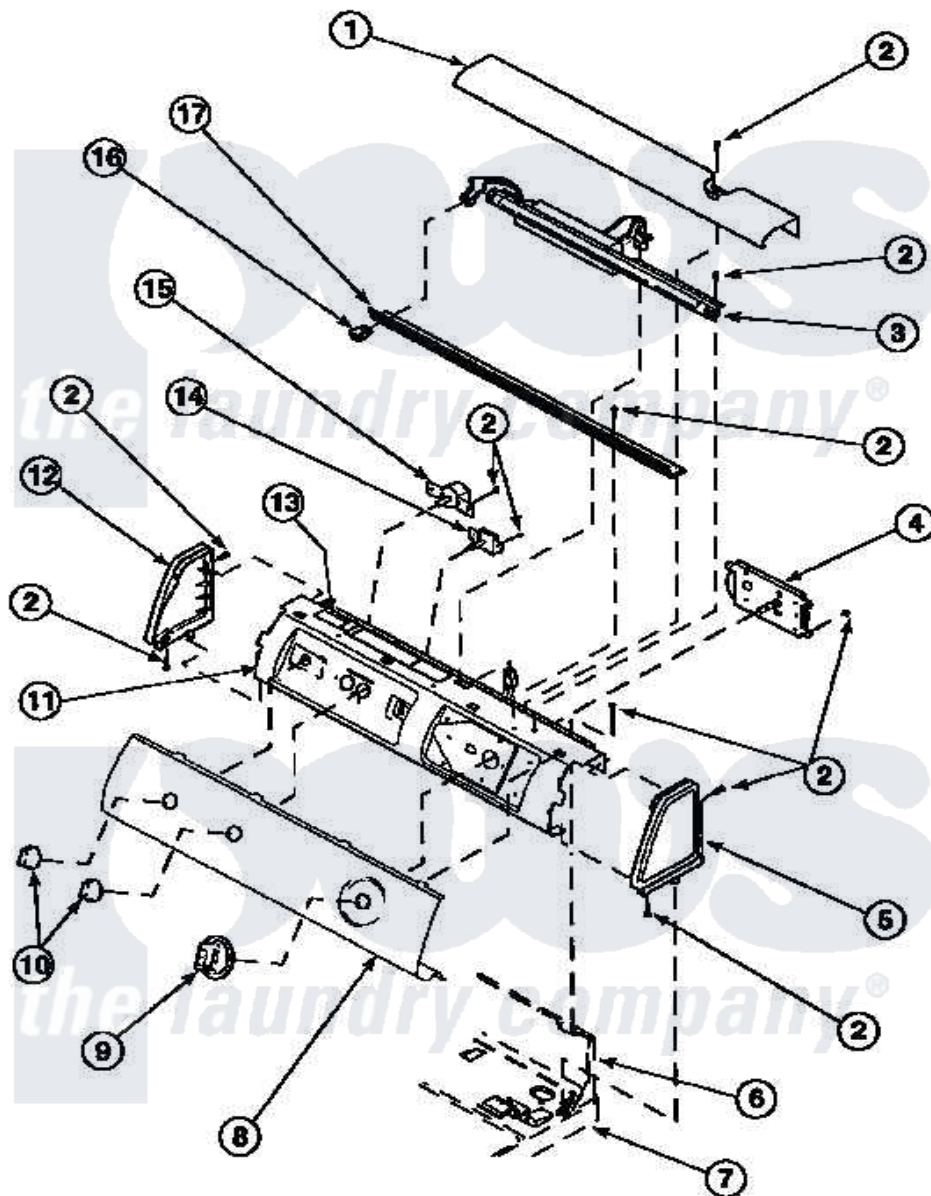

Amana LG9209W2 (BOM: PLG9209W2) 08 - GRAPHIC PANEL, CONTROL HOOD AND CONTROLS

Amana Residential Amana LG9209W2 (BOM: PLG9209W2) Dryer Parts Parts Diagram 08 - GRAPHIC PANEL, CONTROL HOOD AND CONTROLS
 Click on the part number to view part

Item	Original Part Number	Replaced By	Status	Part Description
1	500303		Not Available	COVER, TOP
2	501086	90767		Screw, 8A X 3/8 HeX Washer Head Tapping
3	34836			Assembly, Fluorescent Light
5	34817		Not Available	END CAP(RIGHT)
6	500343		Not Available	PANEL,BACK(HOME HOOD)
7	500085P		Not Available	(ADD LETTER L-L, W-W TO PART N
12	34818		Not Available	END CAP(LEFT)
13	24903		Not Available	STICKER,DISCONNECT POW
16	35038		Not Available	SWITCH/ WHITE
17	500308		Not Available	DIFFUSER W/HOLE