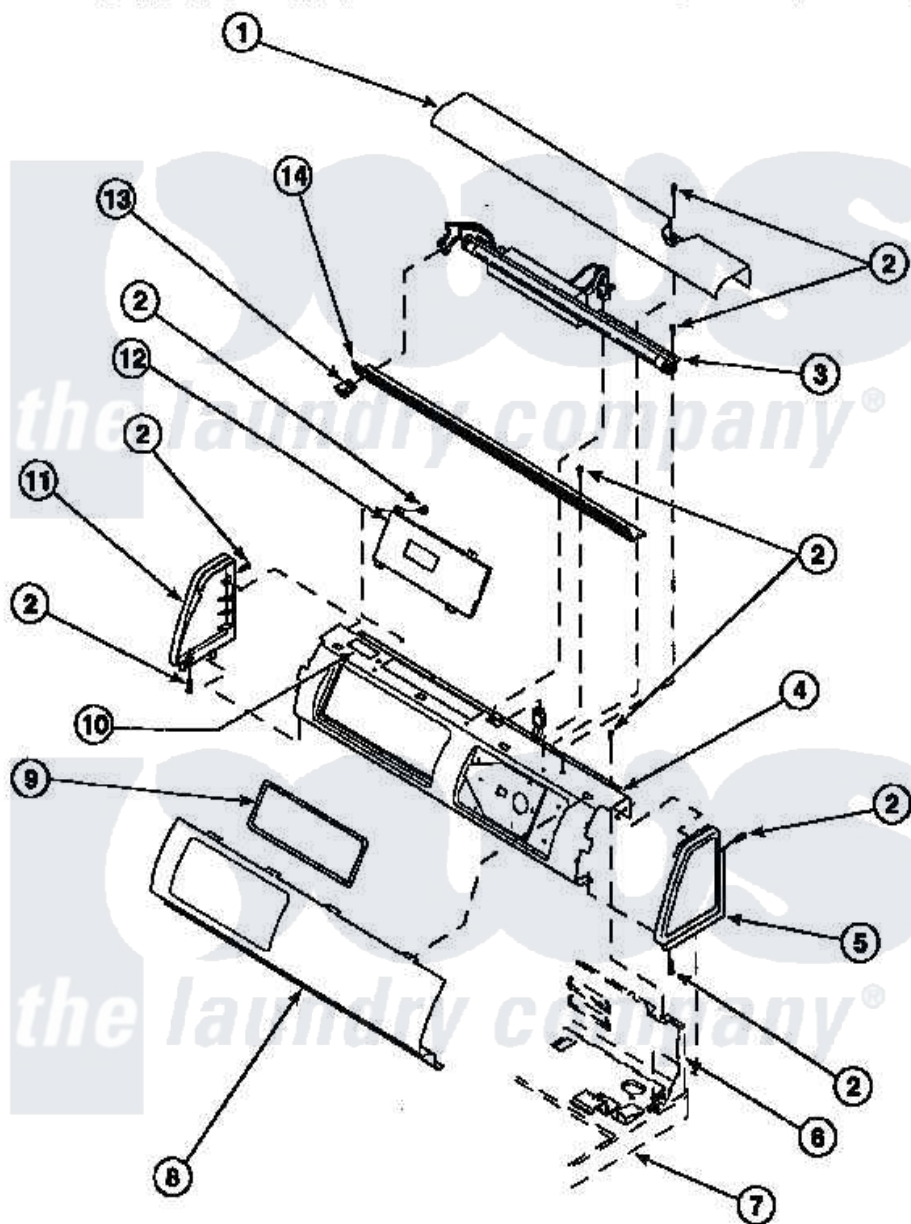

Amana LG9209W2 (BOM: PLG9209W2) 09 - GRAPHIC PANEL, CONTROL HOOD AND CONTROLS

Amana Residential Amana LG9209W2 (BOM: PLG9209W2) Dryer Parts Parts Diagram 09 - GRAPHIC PANEL, CONTROL HOOD AND CONTROLS
Click on the part number to view part

Item	Original Part Number	Replaced By	Status	Part Description
1	500303		Not Available	COVER, TOP
2	501086	90767		Screw, 8A X 3/8 HeX Washer Head Tapping
3	34836			Assembly, Fluorescent Light
4	500301			Bracket, Electronic Control
5	34817		Not Available	END CAP(RIGHT)
6	500343		Not Available	PANEL,BACK(HOME HOOD)
7	500085P		Not Available	(ADD LETTER L-L, W-W TO PART N
8	500529		Not Available	GRAPHIC PANEL
9	Y500528		Not Available	GASKET,ELECTRONIC CONTROL
10	24903		Not Available	STICKER,DISCONNECT POW
11	34818		Not Available	END CAP(LEFT)
12	500540P		Not Available	ELECTRONIC CONTROL