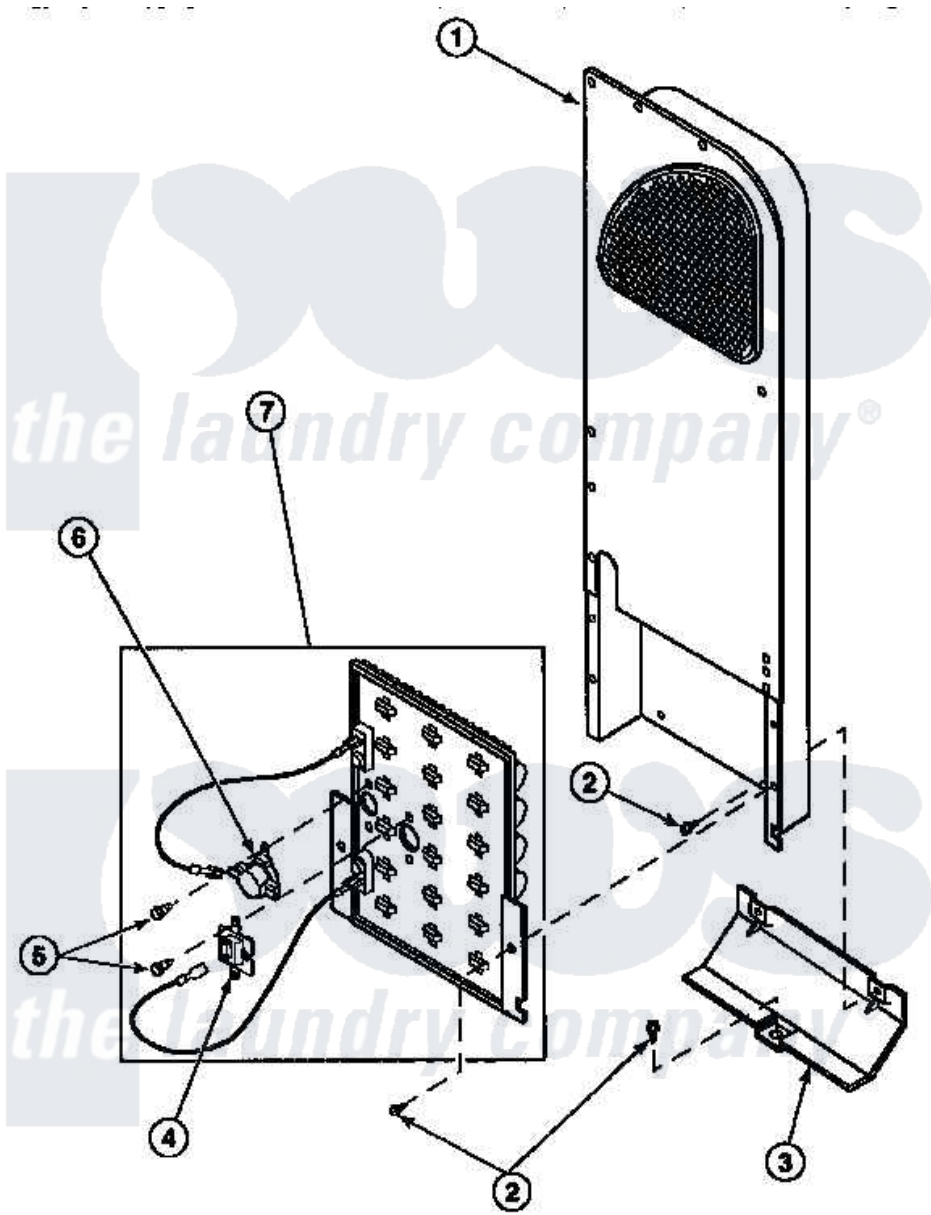

**Amana LG9209W2 (BOM: PLG9209W2) 10 - HEATER BOX ASSY
ORIGINALLY ON ELEC DRYER**

Amana Residential Amana LG9209W2 (BOM: PLG9209W2) Dryer Parts Parts Diagram 10 - HEATER BOX
ASSY ORIGINALLY ON ELEC DRYER
Click on the part number to view part

Item	Original Part Number	Replaced By	Status	Part Description
1	500179P	503605		Assembly, Heater Duct
2	501668	503688		Screw, 10B-16 X .34 I
3	60952		Not Available	SHIELD,HEAT DUCT
5	23222	3177991		Screw