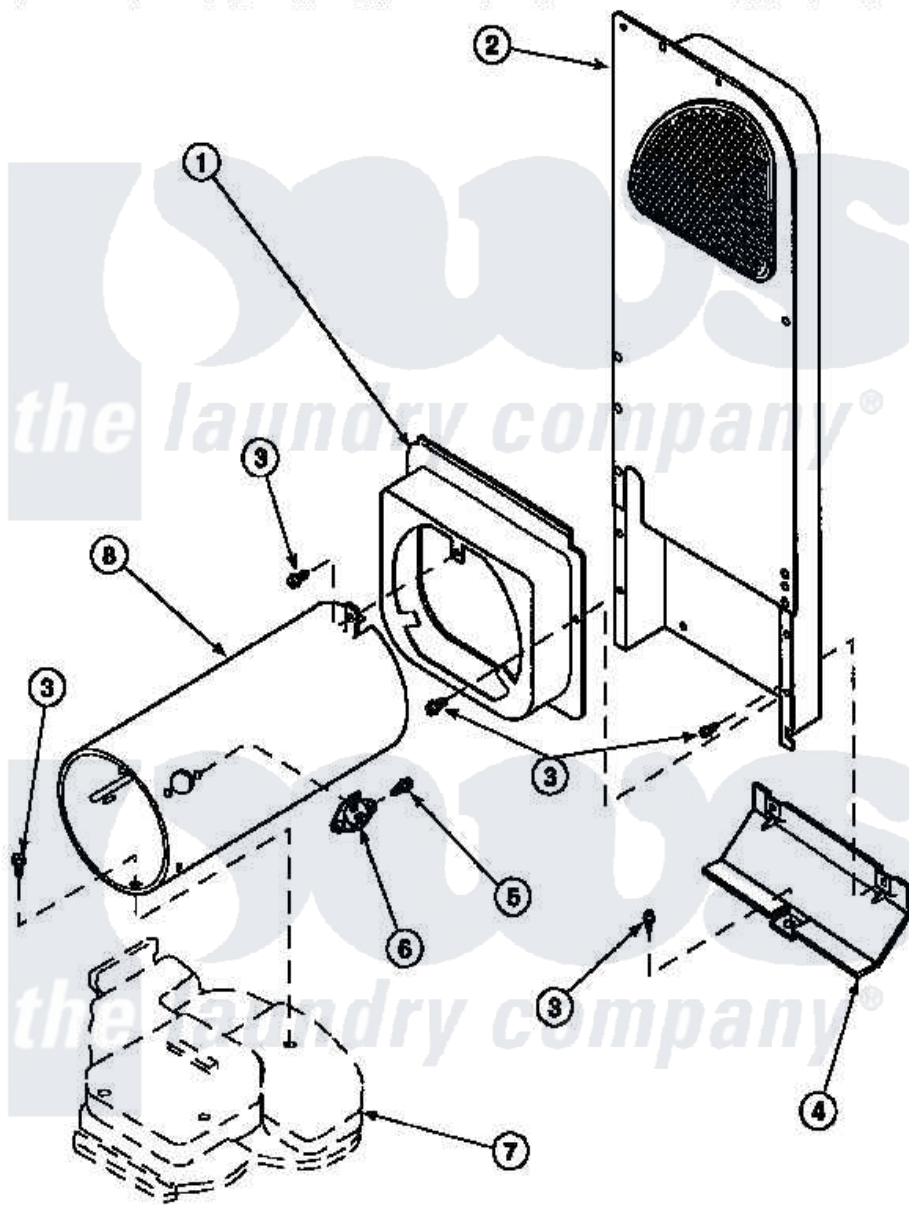

**Amana LG9209W2 (BOM: PLG9209W2) 11 - HEATER BOX ASSY  
ORIGINALLY ON GAS DRYER**

Amana Residential Amana LG9209W2 (BOM: PLG9209W2) Dryer Parts Parts Diagram 11 - HEATER BOX ASSY ORIGINALLY ON GAS DRYER  
Click on the part number to view part

Item	Original Part Number	Replaced By	Status	Part Description
1	500122	<a href="#">510101</a>		Shroud Heat Duct
2	500179P	<a href="#">503605</a>		Assembly, Heater Duct
3	501668	<a href="#">503688</a>		Screw, 10B-16 X .34 I
4	60952		Not Available	SHIELD,HEAT DUCT
5	51782		Not Available	SCREW, 6B-20X5/16
6	<a href="#">Y61886</a>			Thermostat, Limit-Blk
7	<a href="#">500070</a>			Base, Dryer
8	61974		Not Available	BURNER HOUSING