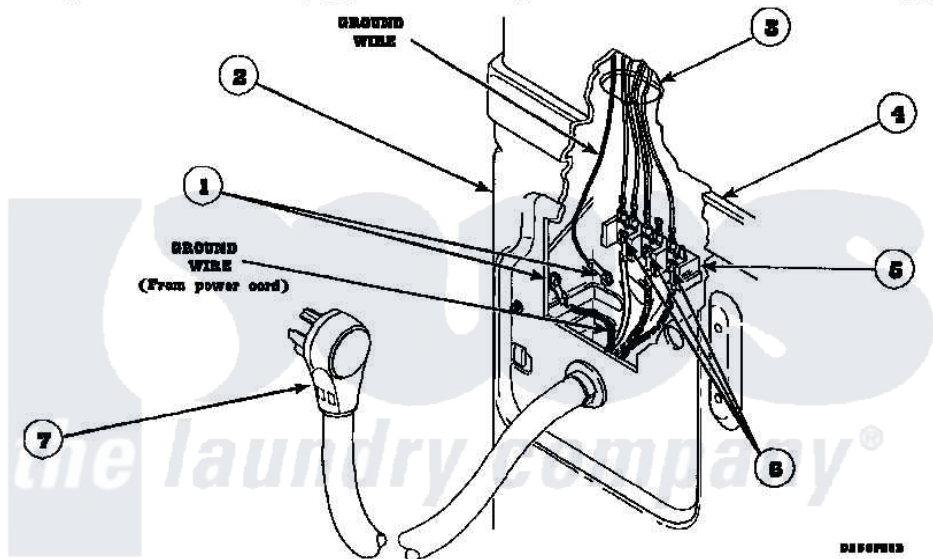

# Amana LG9209W2 (BOM: PLG9209W2) 17 - POWER CORDS

Amana [Residential Amana LG9209W2 \(BOM: PLG9209W2\) Dryer Parts](#) Parts Diagram 17 - POWER CORDS  
 Click on the part number to view part

Item	Original Part Number	Replaced By	Status	Part Description
1	502120	<a href="#">489069</a>		Xxscrew, 10-12 X 1/2
"	<a href="#">20530</a>			Screw, 10-24 x 3/8 Hex
2	500001P		Not Available	(ADD LETTER BEFORE "P" IN PART
3	500343		Not Available	PANEL, BACK(HOME HOOD)
4	500085P		Not Available	(ADD LETTER L-L, W-W TO PART N
6	Y61199	<a href="#">3400094</a>		Screw, 10-32 X 3/8