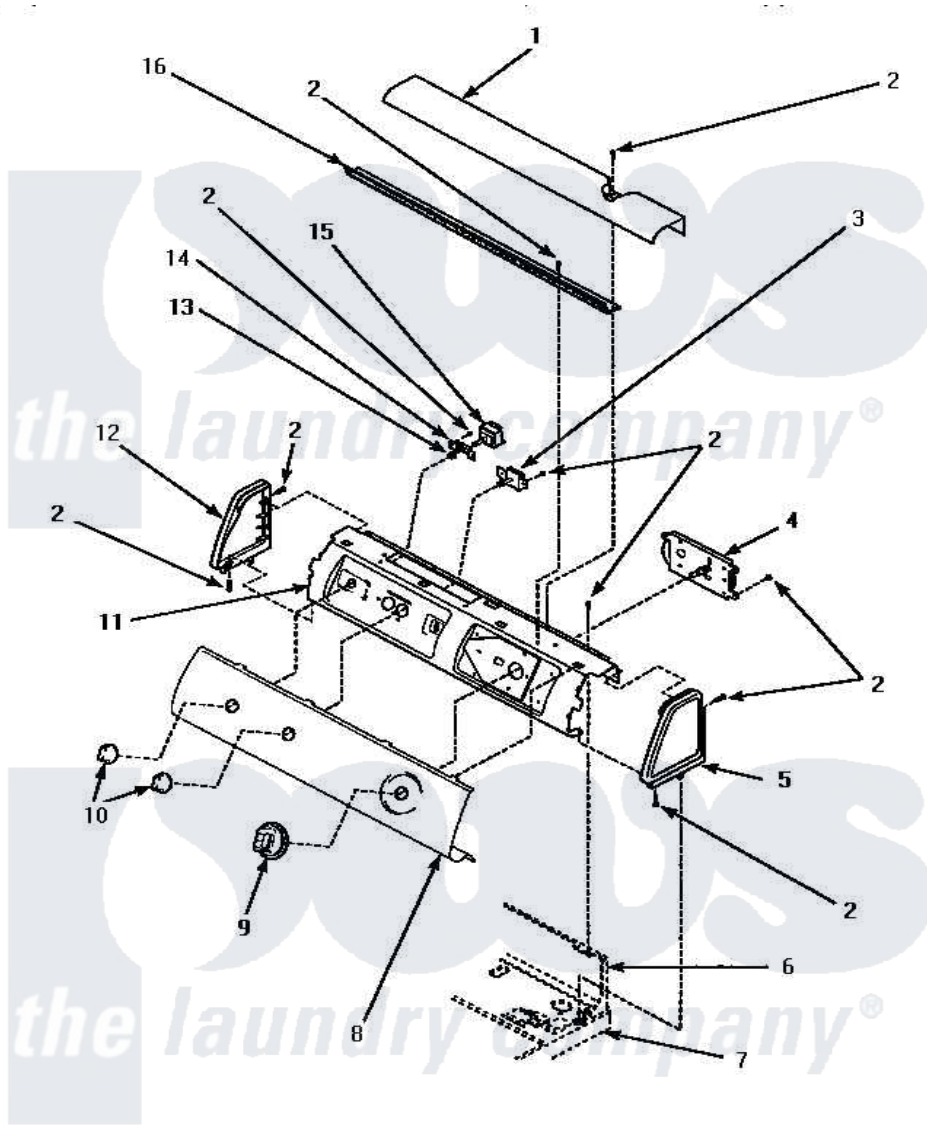

Amana LGM439W (BOM: P1176603W W) 06 - GRAPHIC PANEL, CONTROL HOOD & CONTROLS

GRAPHIC PANEL, CONTROL HOOD AND CONTROLS

Amana [Residential Amana LGM439W \(BOM: P1176603W W\) Dryer Parts](#) Parts Diagram 06 - GRAPHIC PANEL, CONTROL HOOD & CONTROLS
 Click on the part number to view part

Item	Original Part Number	Replaced By	Status	Part Description
"	NOTE:		Not Available	DOOR ASSEMBLY DOES NOT INCLUDE 500236 DOOR HINGE MOUNTING CLIP AND FOUR 500226 SCREWS.
1	500302		Not Available	COVER, TOP
2	501086	90767		Screw, 8A X 3/8 HeX Washer Head Tapping
4	59419	502963		Timer, 3 Cycle
5	34815		Not Available	PANEL, END R.H. (BLK)
6	Y00000000		Not Available	SEE NOTE CONTROL HOOD REAR PANEL
7	Y00000000		Not Available	SEE NOTE CABINET TOP
8	501386		Not Available	PANEL, GRAPHIC
9	500311	502220W		Knob, Timer
10	34847			Assembly, Knob-Rotary
11	500300		Not Available	BRACKET, CONTROL SUPPORT-MECH

12	34816		Panel, End
13	57584	Not Available	NUT
14	59704		Bracket, Switch Mount
15	Y61511	Not Available	SWITCH,FABRIC SELECTOR
16	500300	Not Available	BRACKET,CONTROL SUPPORT-MECH